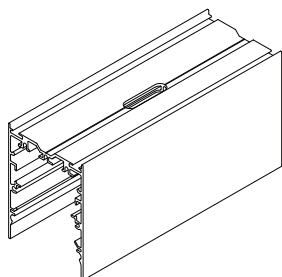

SLD75 - general installation manual

93550007_93550009_93550032

open

fix - suspension

see instruction manual

fix - recessed (trimless)

see instruction manual

fix - ceiling

screws are not included

connection

N	BLUE
L	BROWN
	YELLOW/GREEN
DIM +	RED
DIM -	BLACK