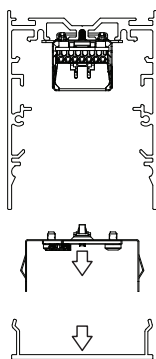

SLD75 - general installation manual

93550007_93550009_93550032

open