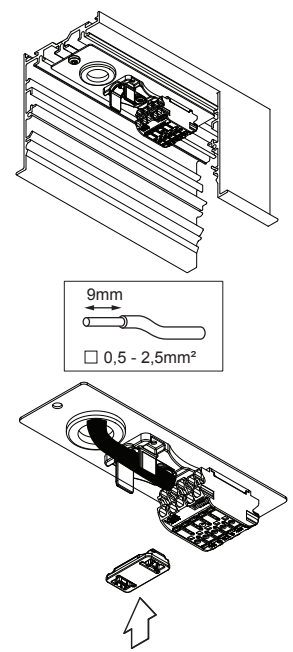

fix - suspension

see instruction manual

fix - recessed (trimless)

see instruction manual

fix - ceiling

screws are not included

connection

N	BLUE
L	BROWN
	YELLOW/GREEN
DIM +	RED
DIM -	BLACK

fix - recessed (flange)

see instruction manual

connection

N	BLUE
L	BROWN
	YELLOW/GREEN
DIM +	RED
DIM -	BLACK

SLD75 connection 180°

93550050

SLD75 connection 90°

93550060

SLD75 endplate incl. inner flange

93550181_93550881_93550982

SLD75 endplate excl. inner flange

93550183_93550883_93550983

SLD75 flange endplate incl. inner flange

93552182_93552881_93552982

SLD75 flange endplate excl. inner flange