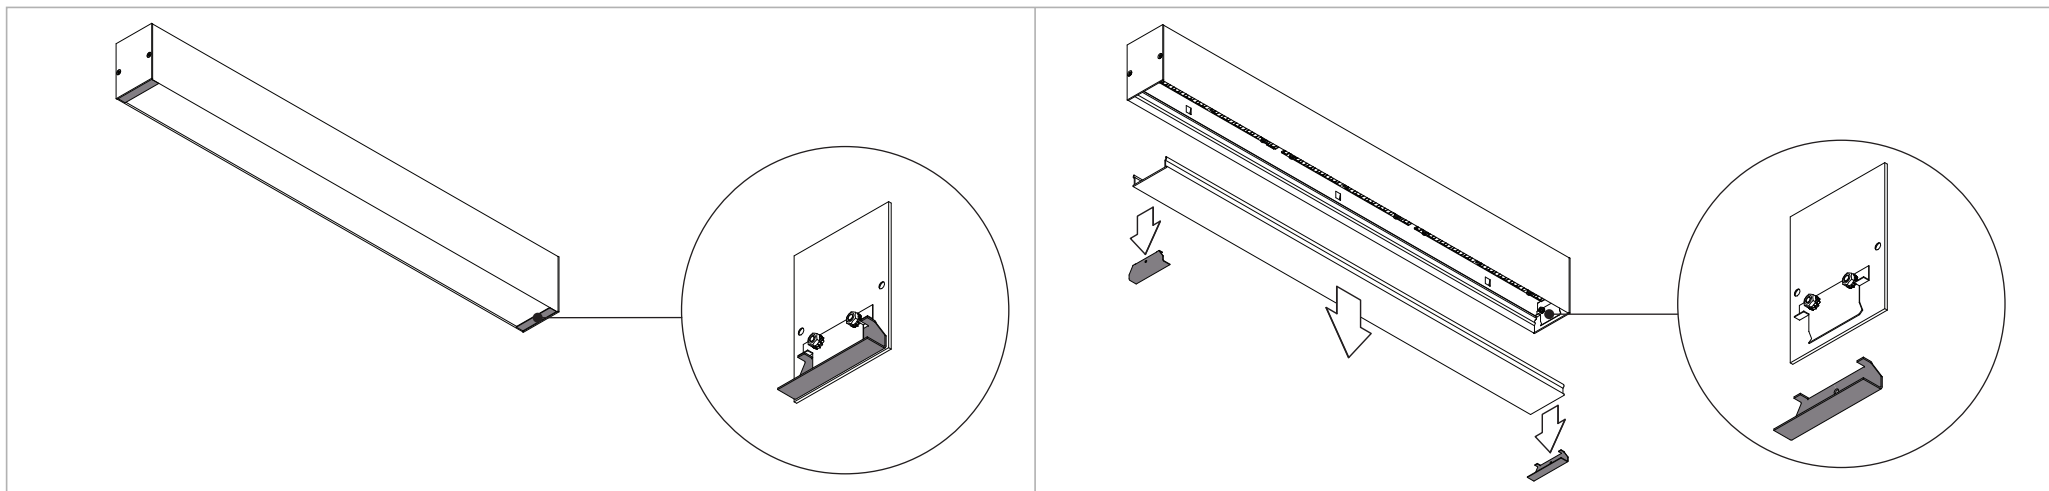

SLD75 endplate incl. inner flange

93550181_93550881_93550982