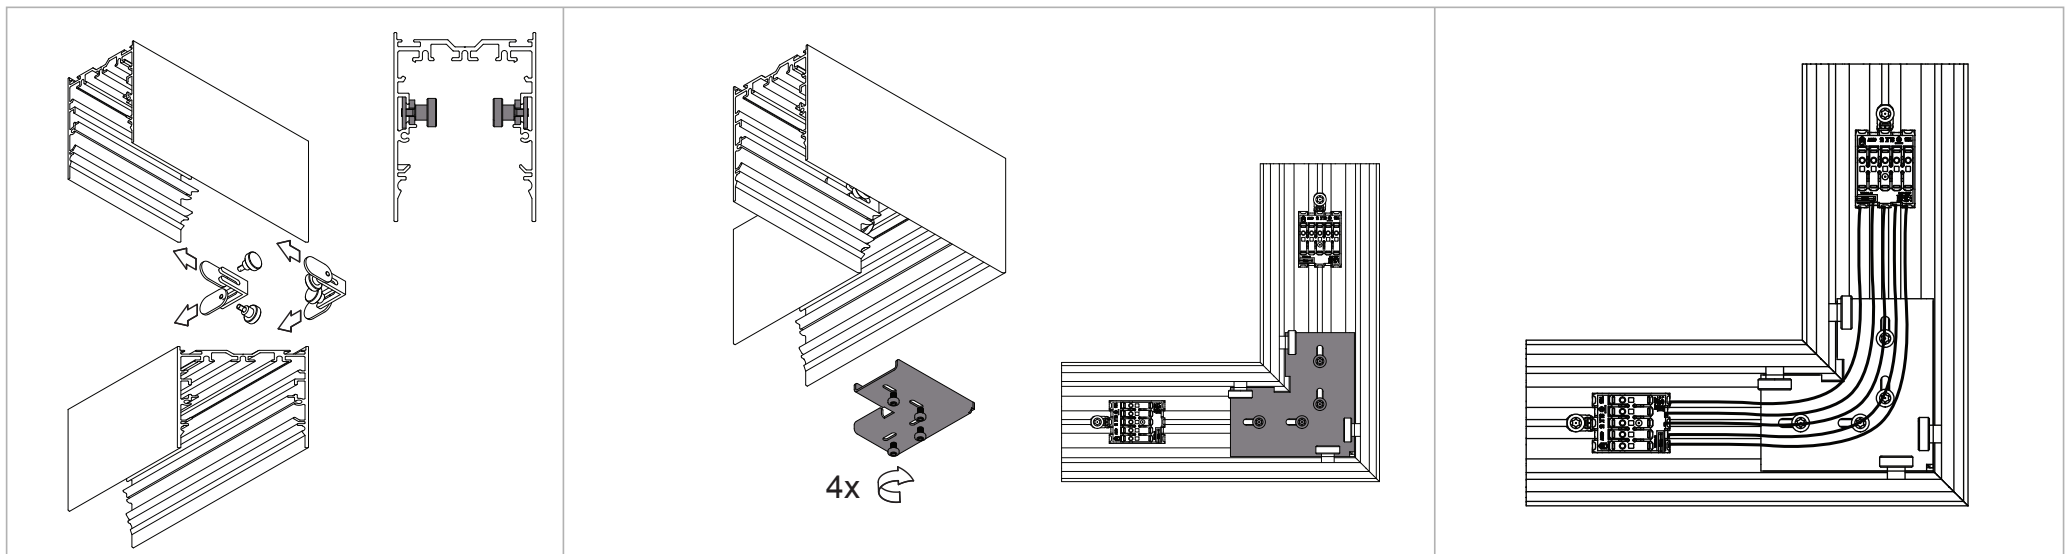

fix - recessed (flange)

see instruction manual

connection

N	BLUE
L	BROWN
	YELLOW/GREEN
DIM +	RED
DIM -	BLACK

SLD75 connection 180°

93550050

SLD75 connection 90°

93550060

SLD75 endplate incl. inner flange

93550181_93550881_93550982

SLD75 endplate excl. inner flange

93550183_93550883_93550983

SLD75 flange endplate incl. inner flange

93552182_93552881_93552982

SLD75 flange endplate excl. inner flange