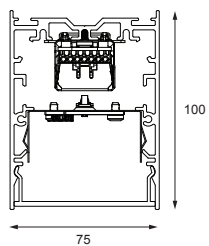

SLD75 - general installation manual

93550007_93550009_93550032

open