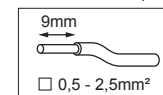

connection