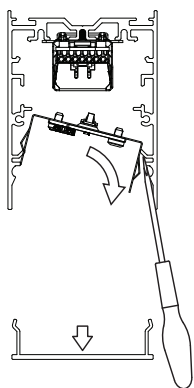

SLD75 - general installation manual

93550007_93550009_93550032

open