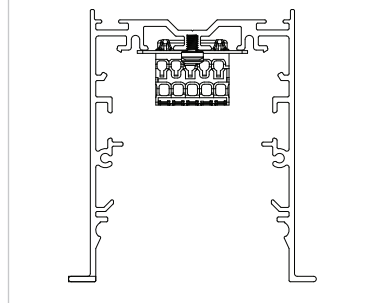

fix - recessed (flange)

see instruction manual

connection

N	BLUE
L	BROWN
	YELLOW/GREEN
DIM +	RED
DIM -	BLACK

SLD75 connection 180°

93550050

SLD75 connection 90°

93550060

SLD75 endplate incl. inner flange

93550181_93550881_93550982

SLD75 endplate excl. inner flange

93550183_93550883_93550983

SLD75 flange endplate incl. inner flange

93552182_93552881_93552982

SLD75 flange endplate excl. inner flange