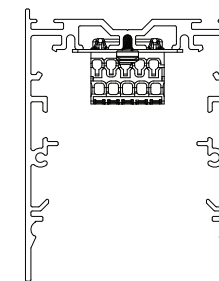

N	BLUE
L	BROWN
	YELLOW/GREEN
DIM +	RED
DIM -	BLACK