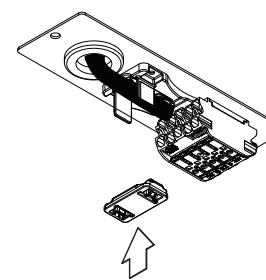

connection