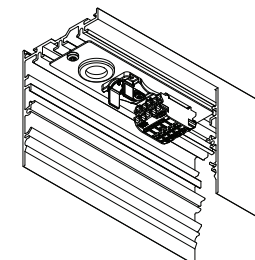

connection