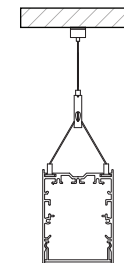

fix - suspension