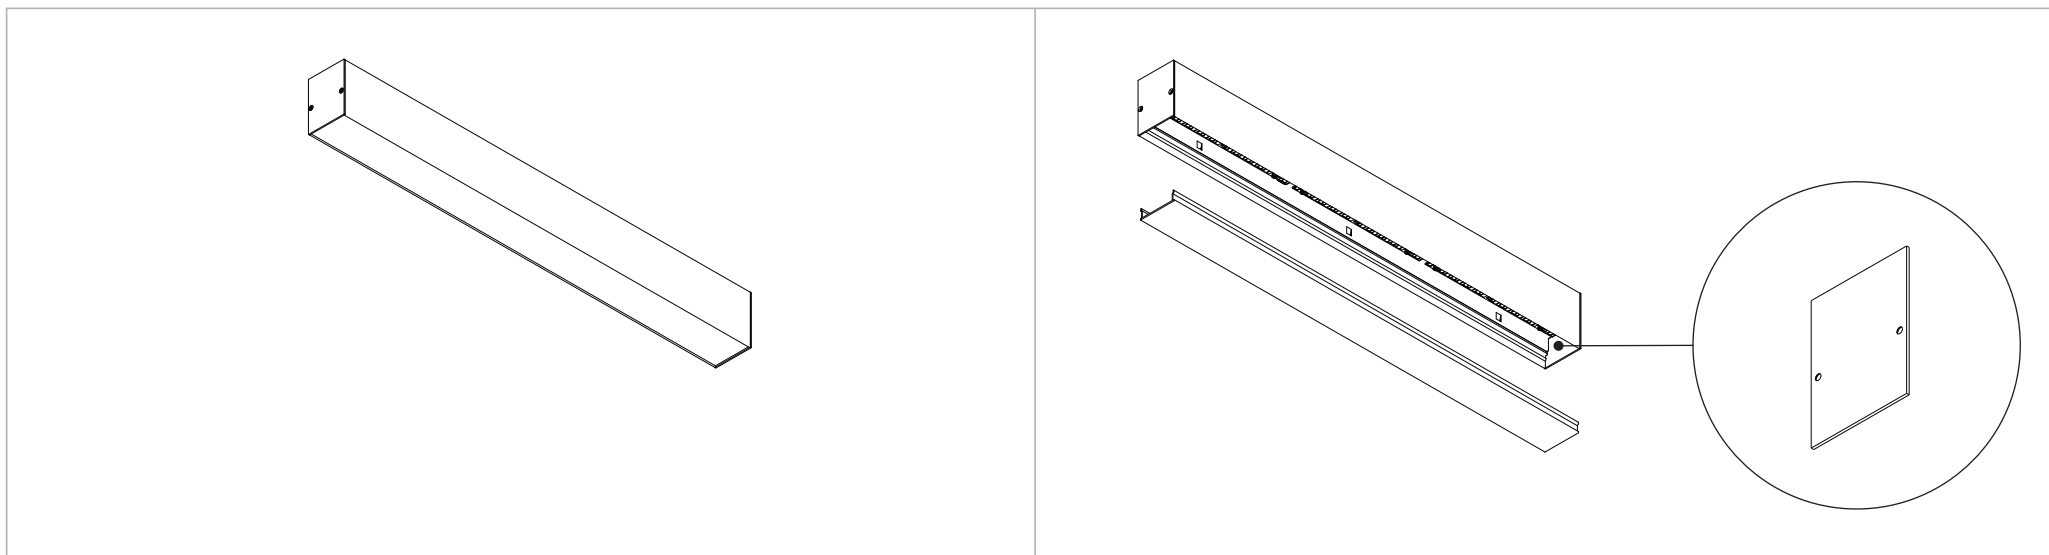

SLD75 endplate excl. inner flange

93550183_93550883_93550983