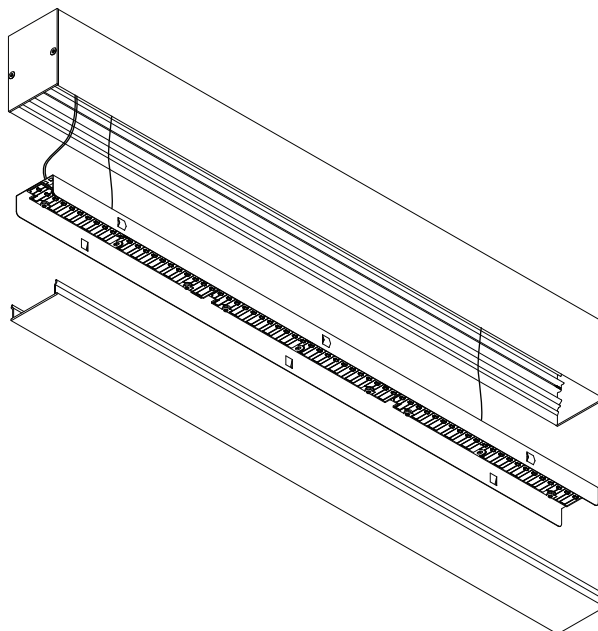

SLD75 - general installation manual

93550007_93550009_93550032

open