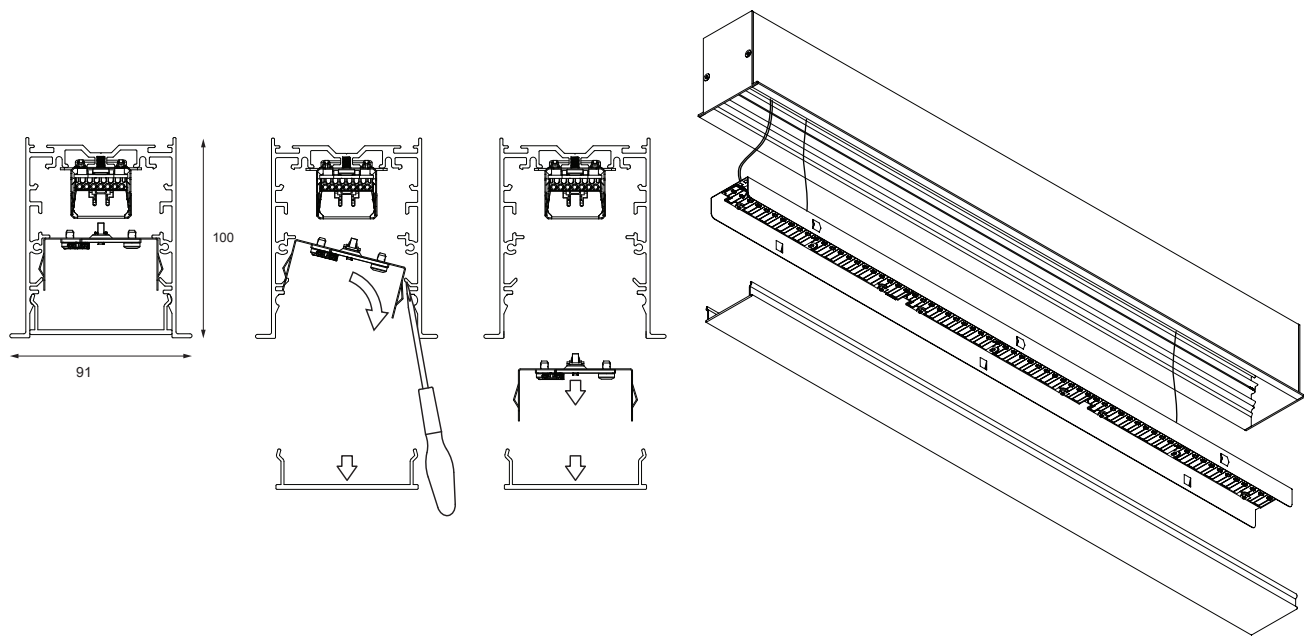

SLD75 flange - general installation manual

93552004_93552009_93552032

open