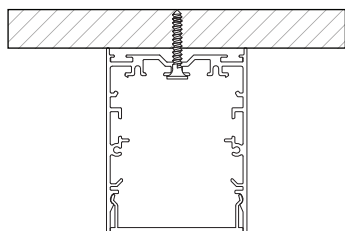

fix - ceiling

screws are not included