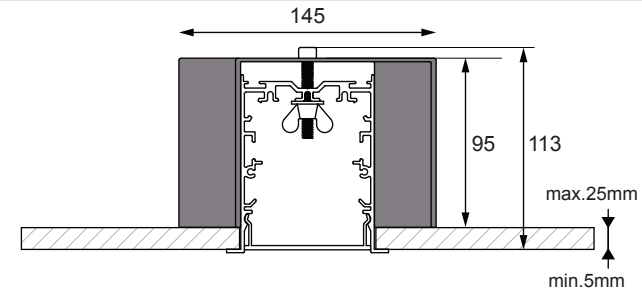

fix - recessed (flange)

see instruction manual

connection

N	BLUE
L	BROWN
	YELLOW/GREEN
DIM +	RED
DIM -	BLACK

SLD75 connection 180°

93550050

SLD75 connection 90°

93550060