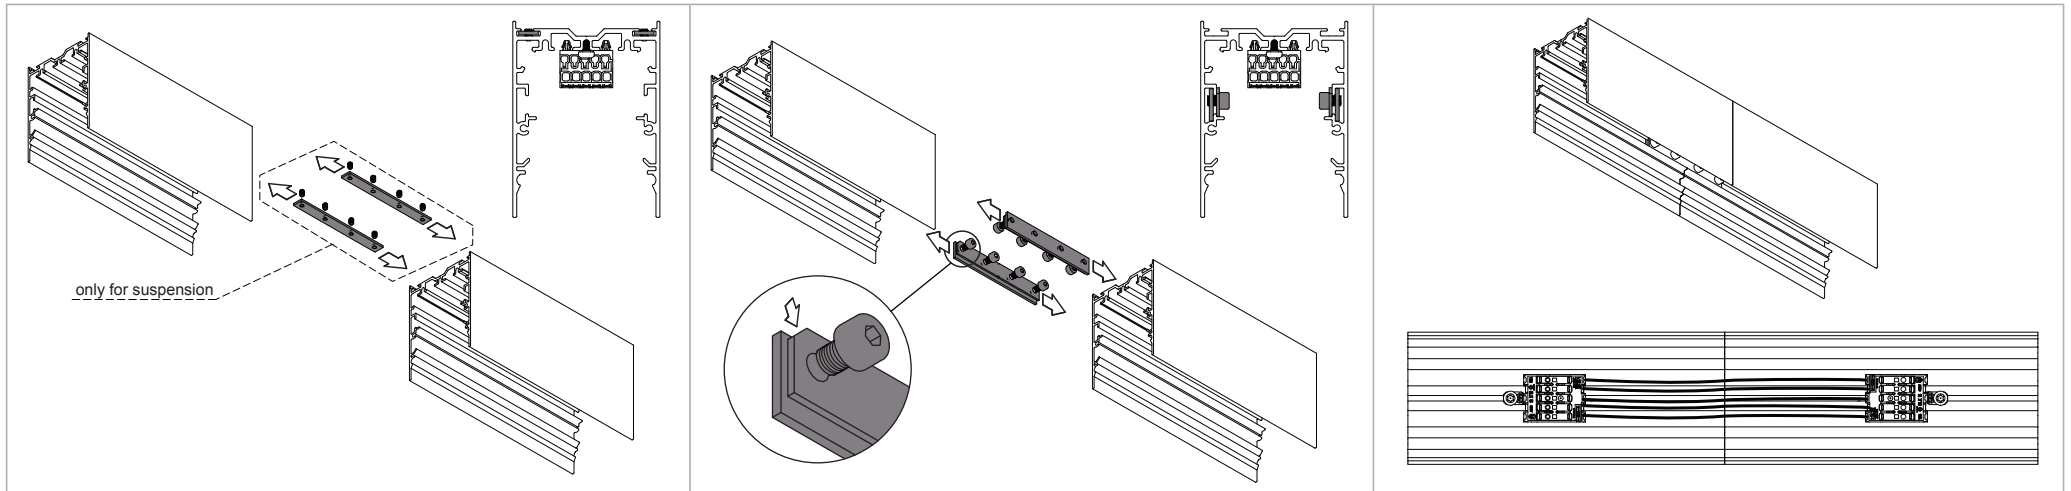

fix - recessed (flange)

see instruction manual

connection

N	BLUE
L	BROWN
	YELLOW/GREEN
DIM +	RED
DIM -	BLACK

SLD75 connection 180°

93550050

SLD75 connection 90°

93550060

SLD75 endplate incl. inner flange

93550181_93550881_93550982

SLD75 endplate excl. inner flange

93550183_93550883_93550983

SLD75 flange endplate incl. inner flange

93552182_93552881_93552982

SLD75 flange endplate excl. inner flange