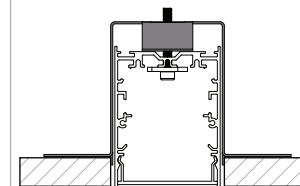

fix - recessed (trimless)