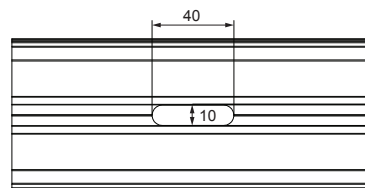

SLD75 - general installation manual

93550007_93550009_93550032

open

fix - suspension

see instruction manual

fix - recessed (trimless)

see instruction manual

fix - ceiling

screws are not included

connection

N	BLUE
L	BROWN
	YELLOW/GREEN
DIM +	RED
DIM -	BLACK