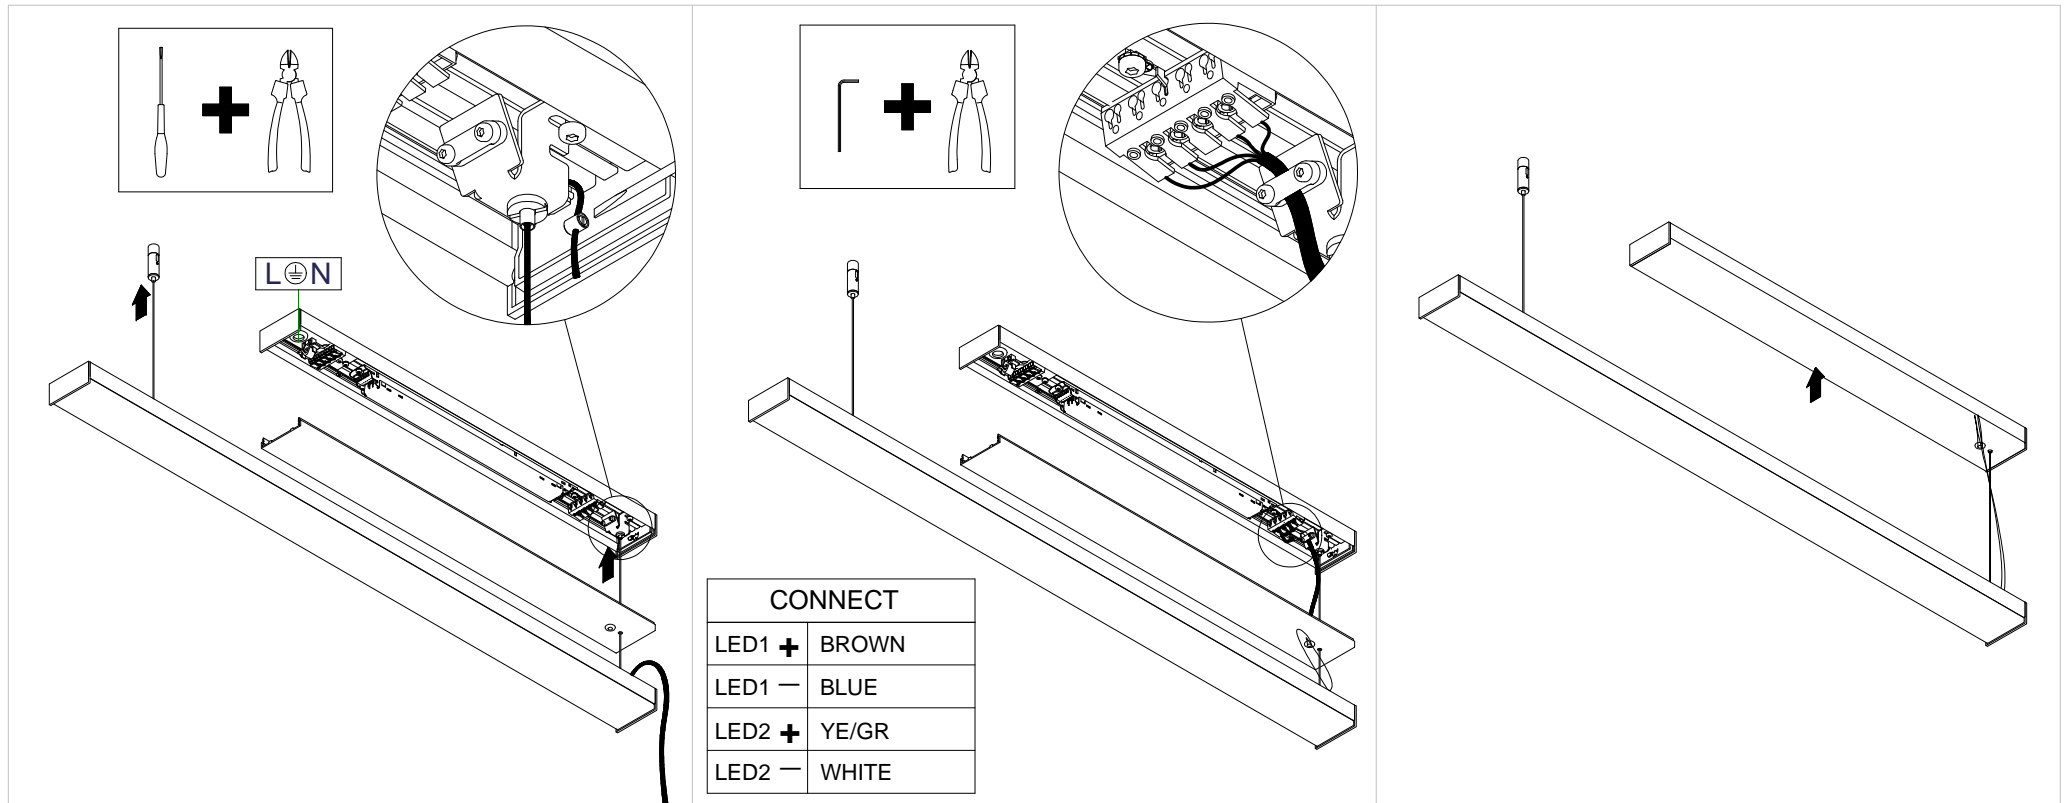

MP 78 Fortimo LEDLINE Surface mounted gear

935292XX_935293XX_965292XX_965293XX_985292XX_985293XX