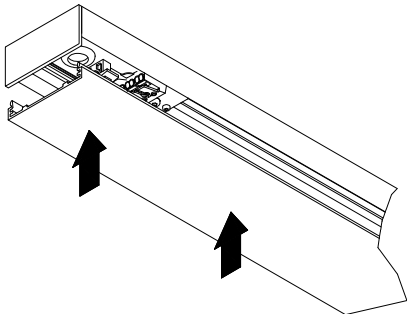

MP 78 - GENERAL INSTRUCTION MANUAL

OPEN - ONLY ALU COVER

OPEN - ALU COVER WITH DIFFUSER

FIX - CEILING

OR ORDER

93520162
MP78 surf fix hole

FIX - SUSPENSION

SEE INSTRUCTION MANUAL SUSPENSION

POWER CONNECTION

N	BLUE
L	BROWN
	YELLOW/GREEN
DIM +	RED
DIM -	BLACK

CLOSE

DIMENSIONS

CAN BE USED WITH