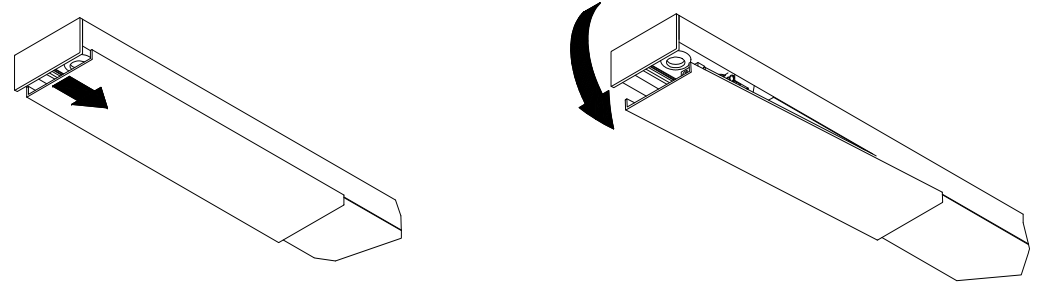

OPEN - ALU COVER WITH DIFFUSER