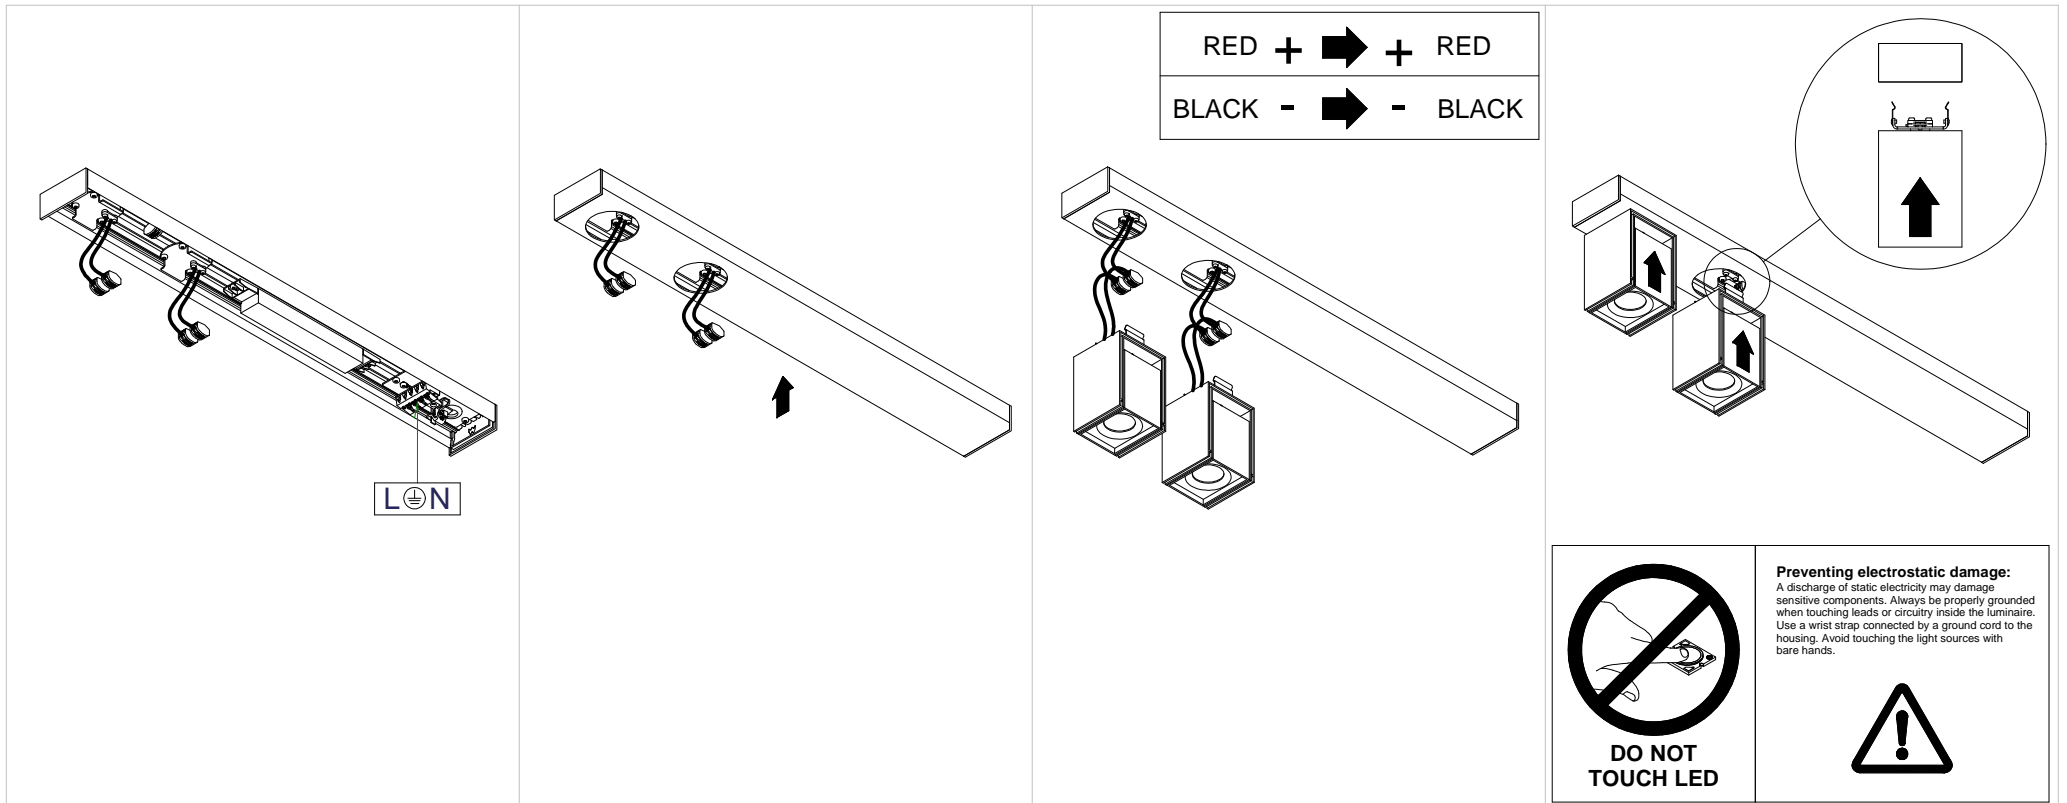

MP 78 Rektor LED900lm

935228XX_965228XX_985228XX_935229XX_965229XX_985229XX

1. **CAN BE USED WITH**
2. 93003951 Connectionbox 5p for transp cable WhStr
   - 93003351 Connectionbox 5p for transp cable BlStr
   - 93000152 Flexible 1m
   - 93000252 Flexible/m
   - 93000856 Power feed tube 1m WhStr
   - 93003156 Power feed tube 1m BlStr
   - 93000956 Power feed tube /m WhStr
   - 93003256 Power feed tube /m BlStr
   - 93002903 Power feed kit WhStr 2m 3x15 WhStr
   - 93003203 Power feed kit WhStr 2m 3x15 BlStr
   - 93002905 Power feed kit 2m 5x1.5mm² Whstr
   - 93003205 Power feed kit 2m 5x1.5mm² Blstr
   - 93002951 Connectionbox 3p for transp cable WhStr
   - 93003151 Connectionbox 3p for transp cable BlStr
   - 93003951 Connectionbox 5p for transp cable WhStr
   - 93002152 Transparant cable 3p/m
   - 93002252 Transparant cable 5p/m