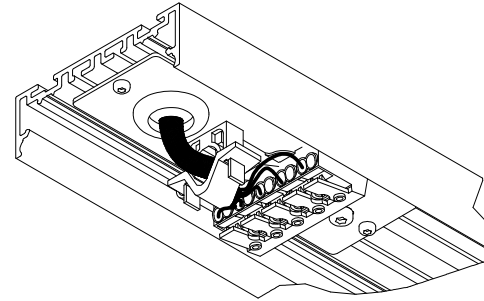

POWER CONNECTION