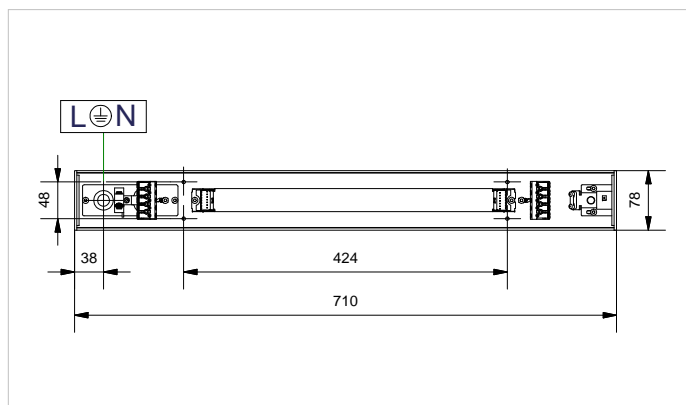

MP 78 Fortimo LEDLINE Surface mounted gear

935292XX_935293XX_965292XX_965293XX_985292XX_985293XX