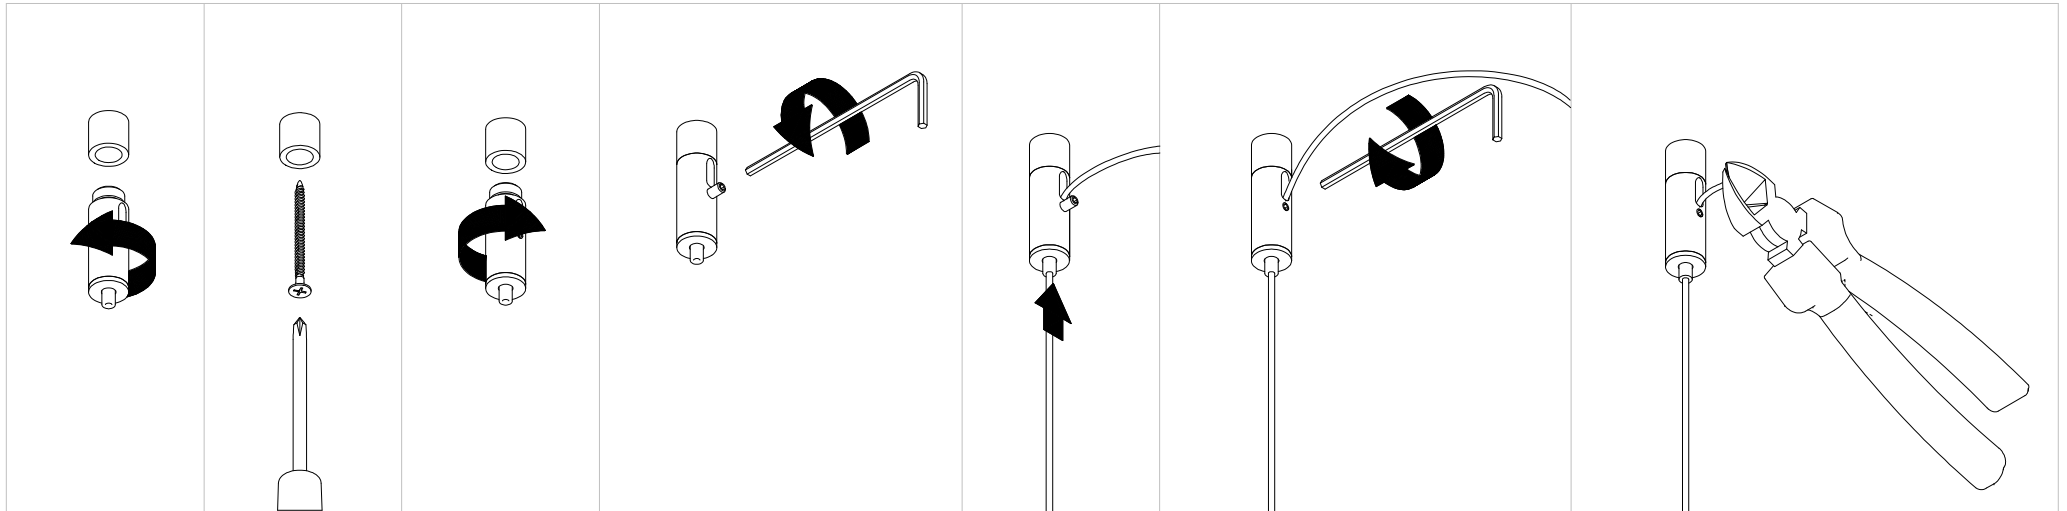

MP 78 suspension

93520850_93520950

CAN BE USED WITH

- 93003951 Connectionbox 5p for transp cable WhStr
- 93003351 Connectionbox 5p for transp cable BIStr
- 93000152 Flexible 1m
- 93000252 Flexible/m
- 93000856 Power feed tube 1m WhStr
- 93003156 Power feed tube 1m BIStr
- 93000956 Power feed tube /m WhStr
- 93003256 Power feed tube /m BIStr
- 93002903 Power feed kit WhStr 2m 3x15 WhStr
- 93003203 Power feed kit WhStr 2m 3x15 BIStr
- 93002905 Power feed kit 2m 5x1.5mm² Whstr
- 93003205 Power feed kit 2m 5x1.5mm² BIstr
- 93002951 Connectionbox 3p for transp cable WhStr
- 93003151 Connectionbox 3p for transp cable BIStr
- 93003951 Connectionbox 5p for transp cable WhStr
- 93002152 Transparant cable 3p/m
- 93002252 Transparant cable 5p/m