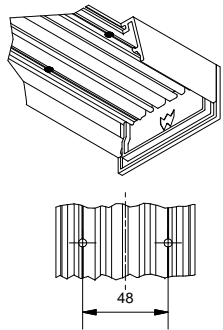

FIX - CEILING