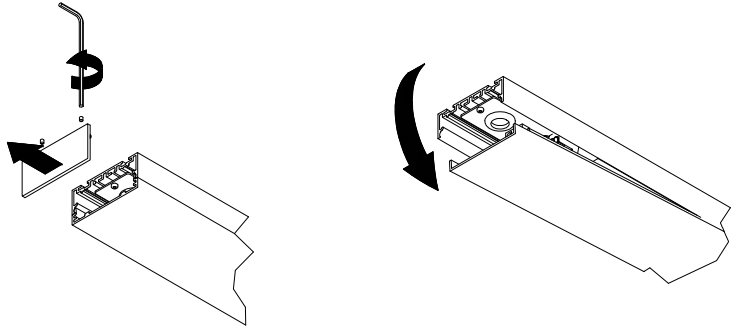

MP 78 - GENERAL INSTRUCTION MANUAL

OPEN - ONLY ALU COVER