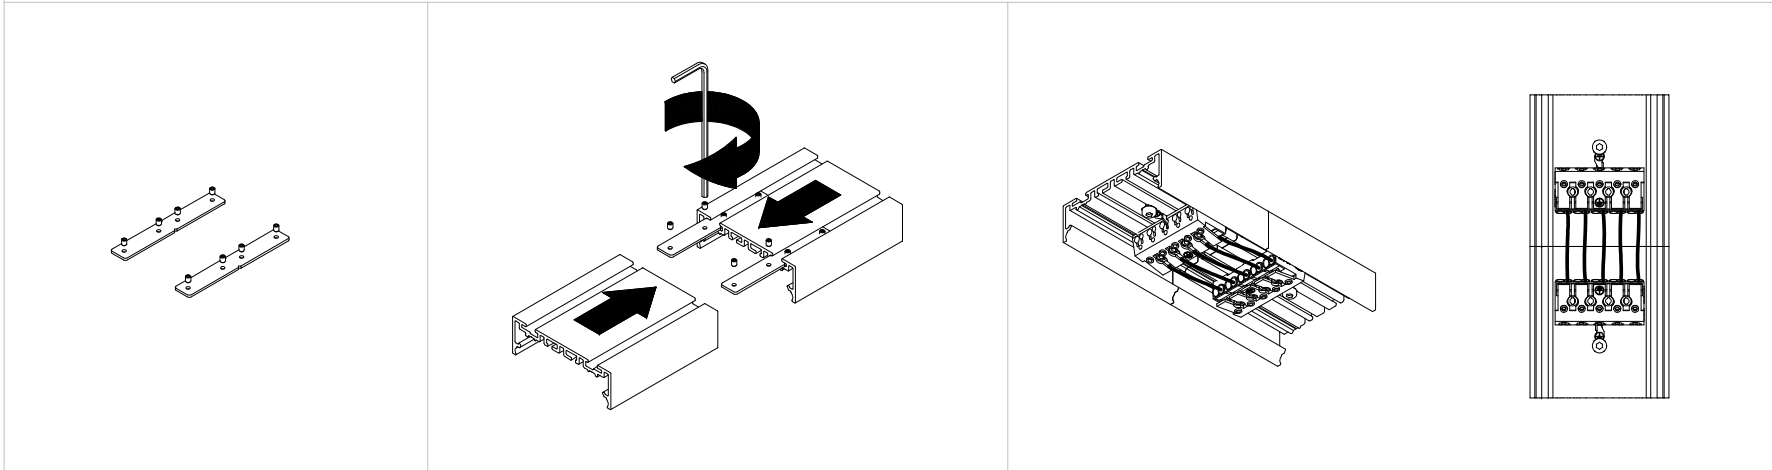

MP 78 connection 180° & 90°

93520050_93520060

93520050 MP 78 connection 180°