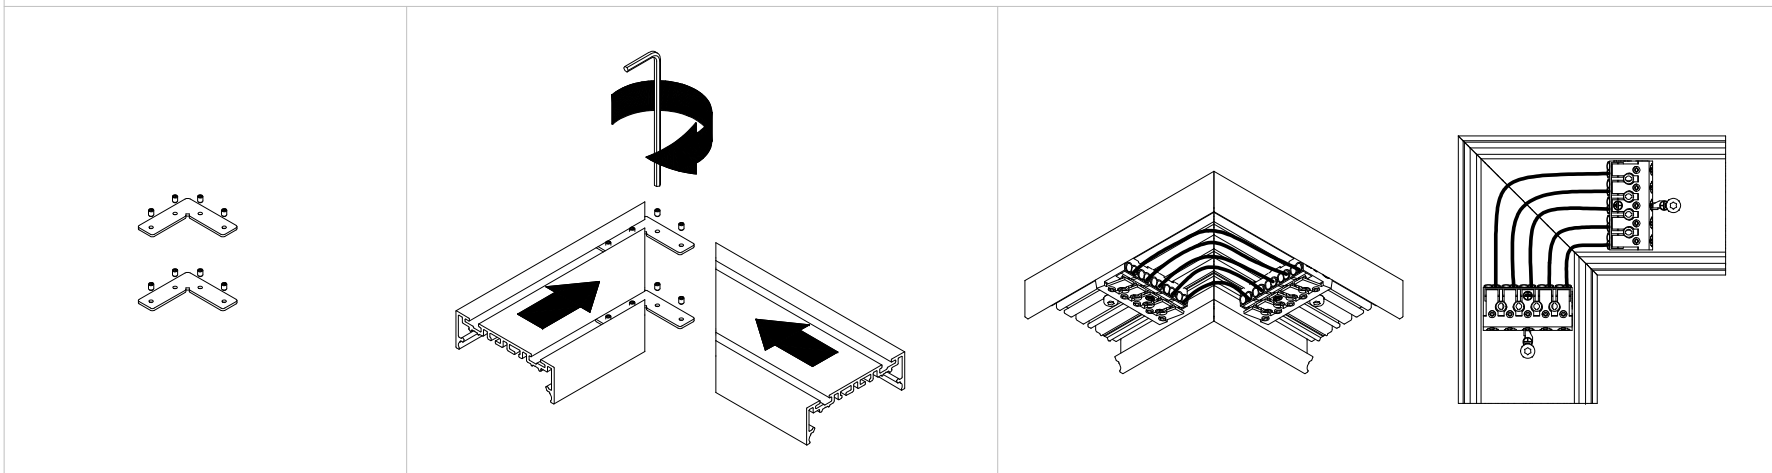

93520060 MP 78 connection 90°