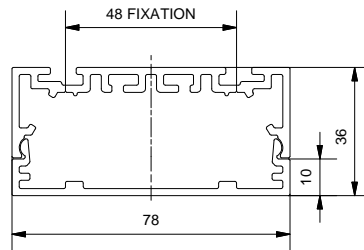

DIMENSIONS