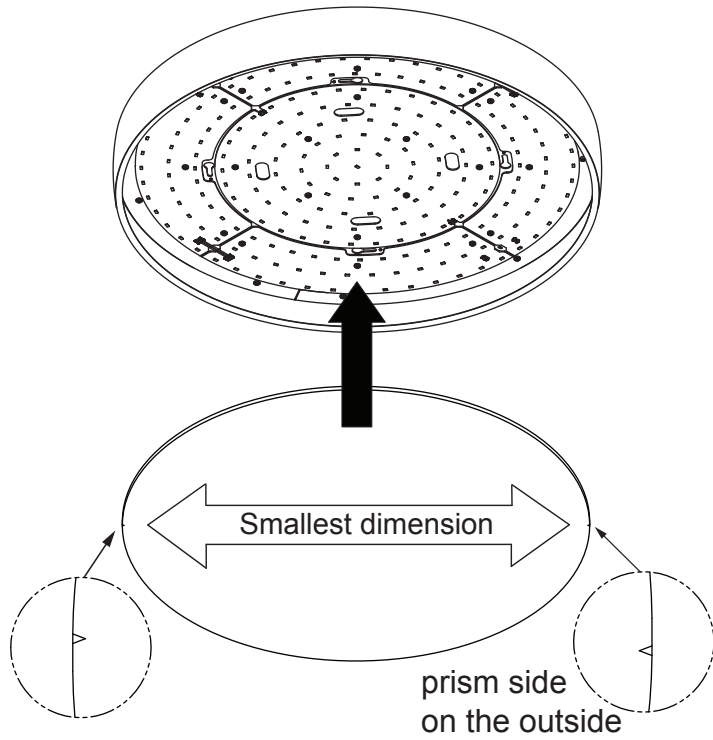

Flat moon prismatic diffuser 450/470 650/670 950/970

132890XX 132891XX 132892XX 132893XX 132894XX 132895XX

Replace protective shield when broken.
The luminaire shall only be used complete with its protective shield.
Reference number:
450/470 prism = 1012396
450/470 ice prism = 1012397
650/670 prism = 1012490
650/670 ice prism = 1012491
950/970 prism = 1012494
950/970 ice prism = 1012495