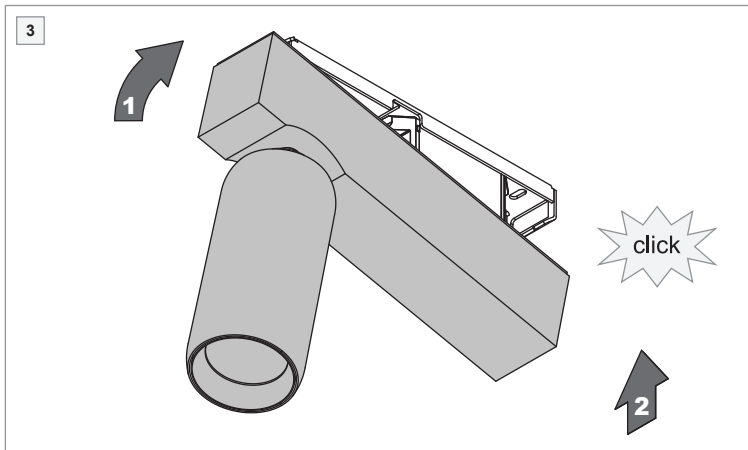

Kogel 58 surface 1x LED (Warm Dim) Tre Dim DI

135603XX_135607XX_135608XX

Replace protective shield when broken. The luminaire shall only be used complete with its protective shield.
Reference number: 1010754