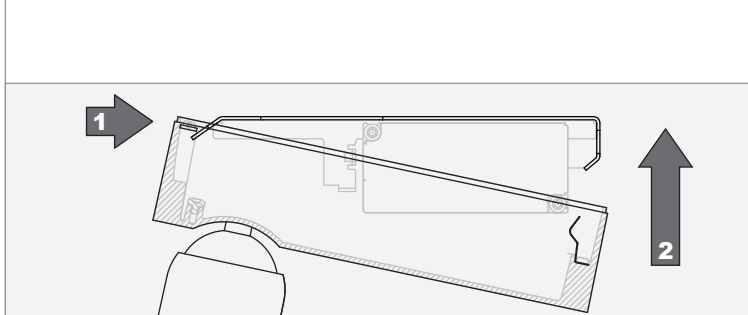

Kogel 58 surface 1x LED (Warm Dim) Tre Dim DI

135603XX_135607XX_135608XX

Replace protective shield when broken. The luminaire shall only be used complete with its protective shield.
Reference number: 1010754