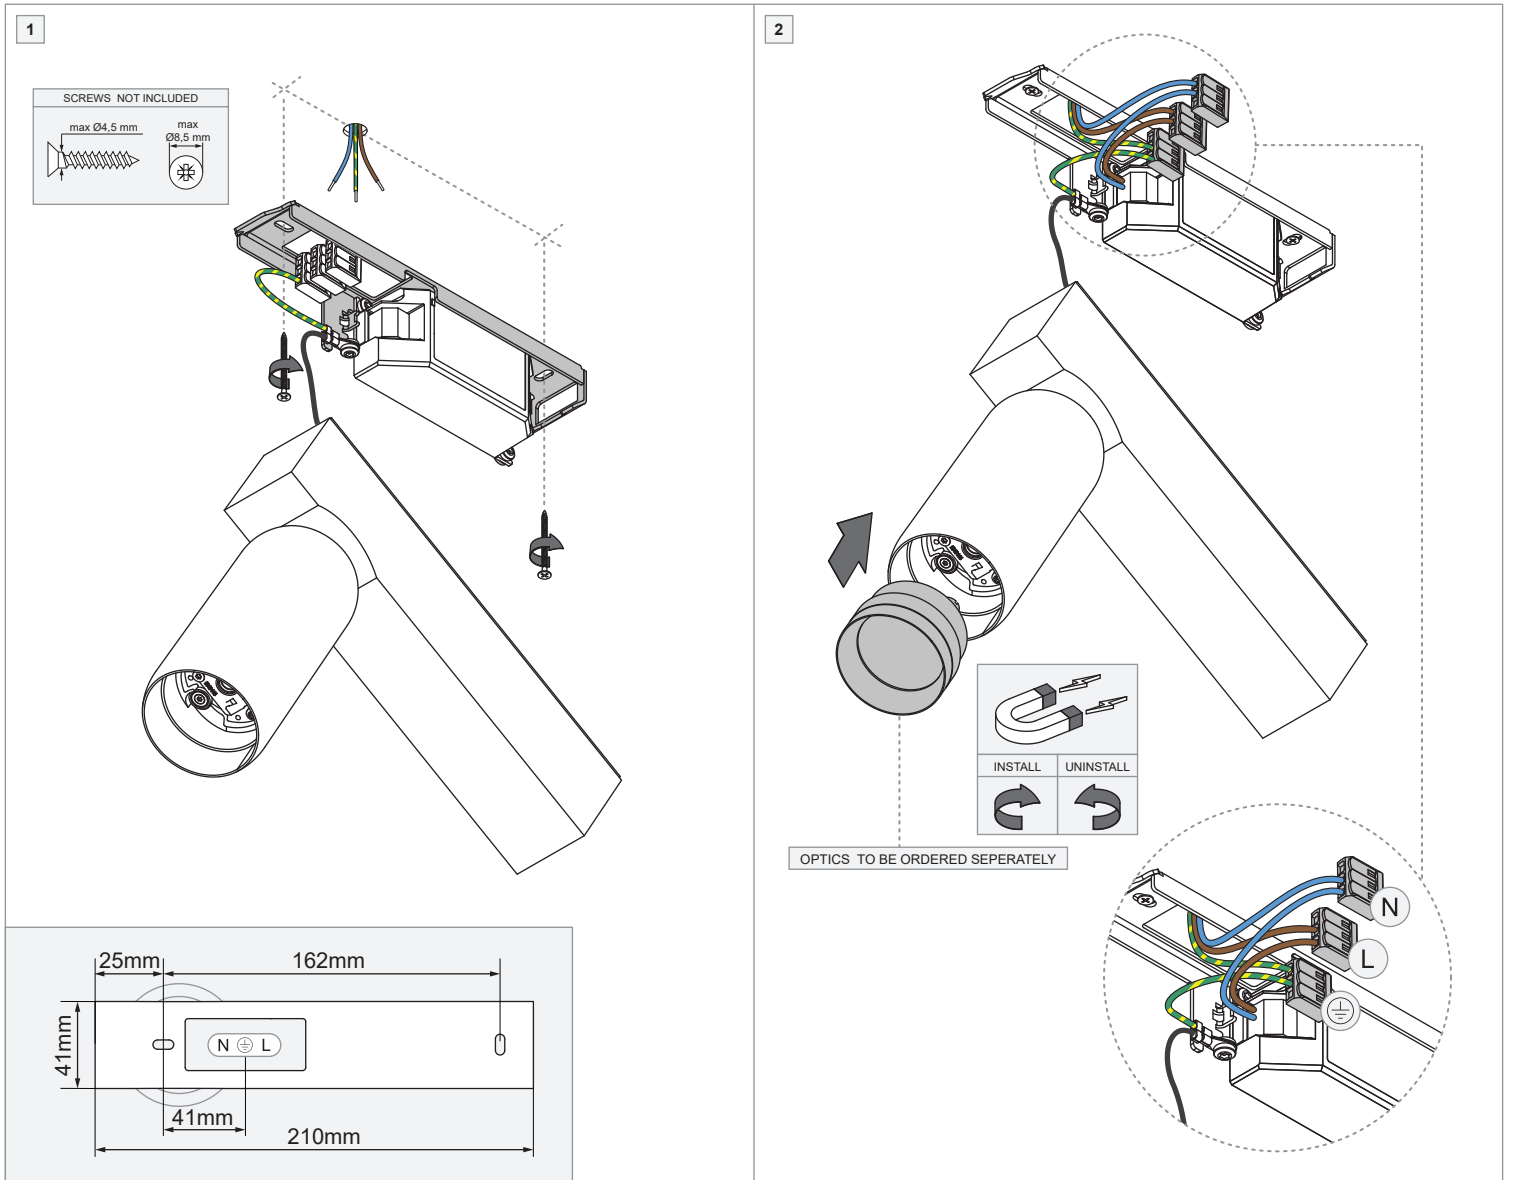

Kogel 58 surface 1x LED (Warm Dim) Tre Dim DI

135603XX_135607XX_135608XX

Replace protective shield when broken. The luminaire shall only be used complete with its protective shield.
Reference number: 1010754

LIGHT SOURCE - DO NOT TOUCH LED
Touching the LED can result in permanent damage of the light source. The light source contained in this luminaire shall only be replaced by the manufacturer or his service agent or a similar qualified person.