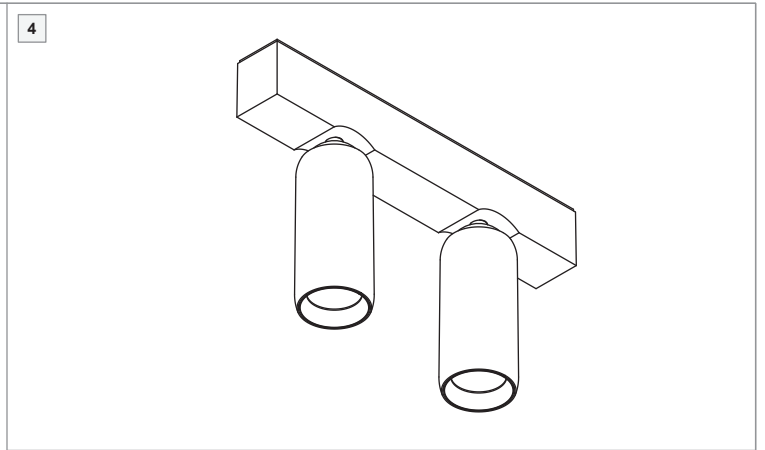

# Kogel 58 surface 2x LED (Warm Dim) Tre Dim DI

135613XX\_135617XX\_135618XX

Replace protective shield when broken. The luminaire shall only be used complete with its protective shield. Reference number: 1010754