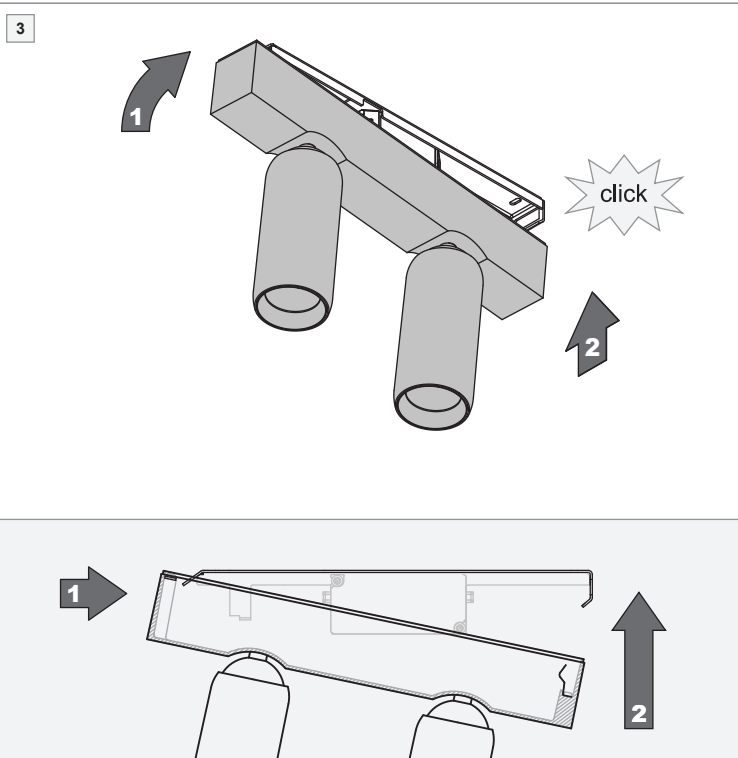

# Kogel 58 surface 2x LED (Warm Dim) Tre Dim DI

135613XX\_135617XX\_135618XX

Replace protective shield when broken. The luminaire shall only be used complete with its protective shield. Reference number: 1010754