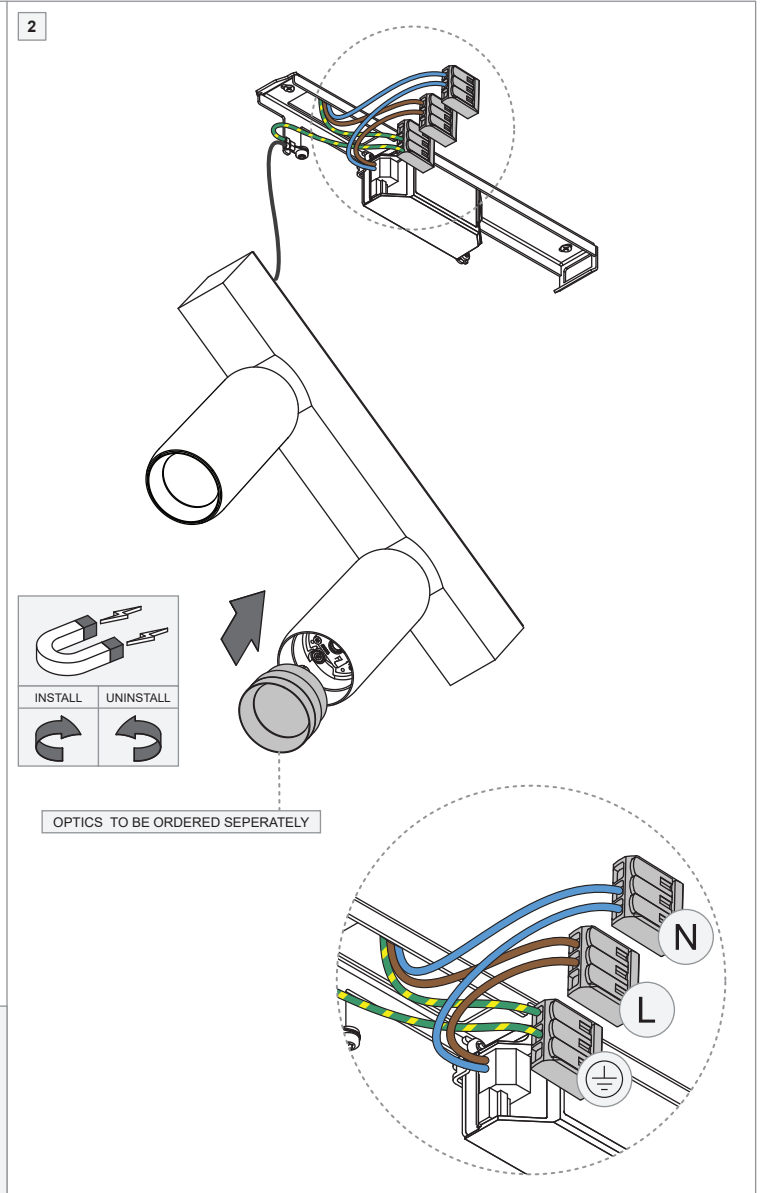

# Kogel 58 surface 2x LED (Warm Dim) Tre Dim DI

135613XX\_135617XX\_135618XX

Replace protective shield when broken. The luminaire shall only be used complete with its protective shield. Reference number: 1010754

**LIGHT SOURCE - DO NOT TOUCH LED**  
Touching the LED can result in permanent damage of the light source. The light source contained in this luminaire shall only be replaced by the manufacturer or his service agent or a similar qualified person.