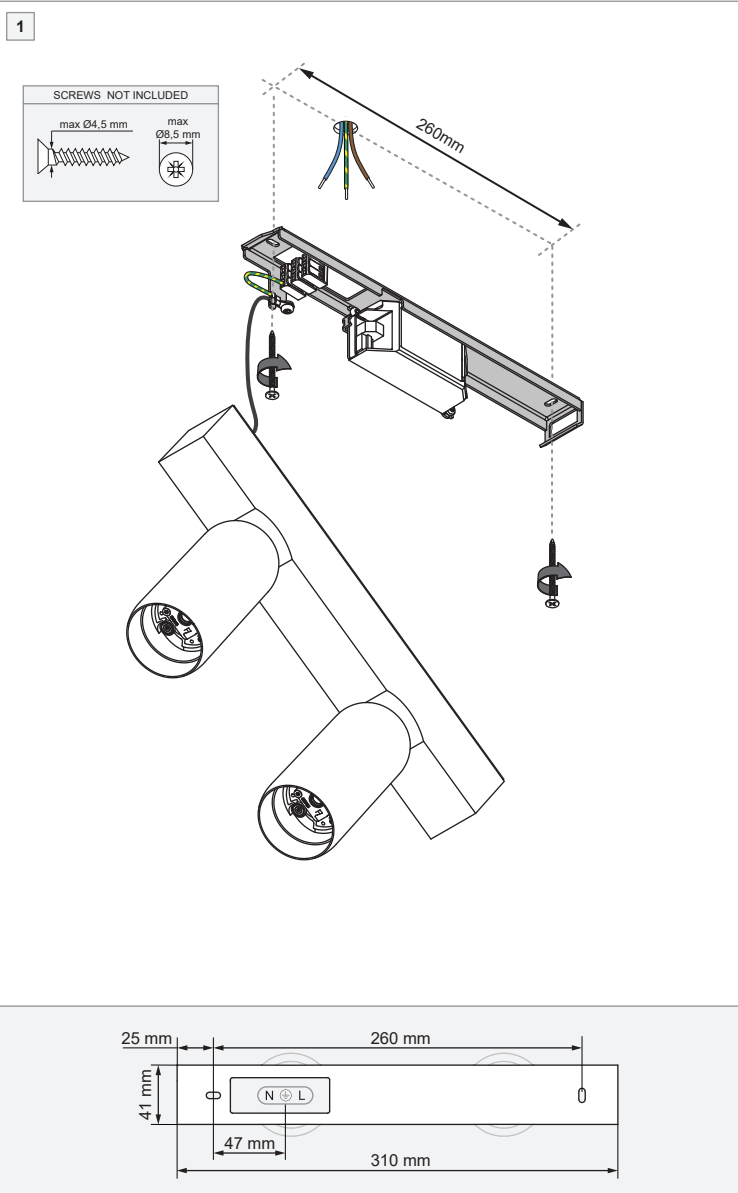

# Kogel 58 surface 2x LED (Warm Dim) Tre Dim DI

135613XX\_135617XX\_135618XX

Replace protective shield when broken. The luminaire shall only be used complete with its protective shield. Reference number: 1010754