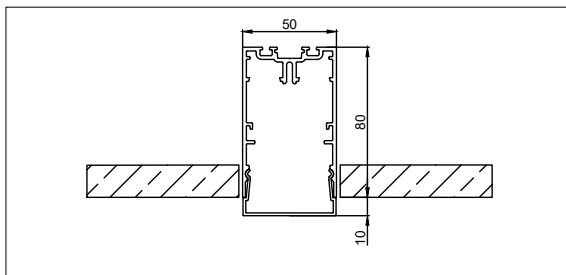

SLD50 RECESSED TRIMLESS

SLD50 Recessed Trimless

SLD50 POLY IN

SLD50 POLY OUT

Base Profile

Dimensions	80mm x 50mm (h x w)
Base thickness	1.5mm
Mounting	Ceiling recessed
Indoor/Outdoor	Indoor
Finish	Anodised: aluminium Brushed anodised: bronze, champagne, silver bronze Fine structured scratch resistant powder coating: black, white
IP rating	IP20
Glow Wire Test	960°
CRI	90+
Warranty	5 years