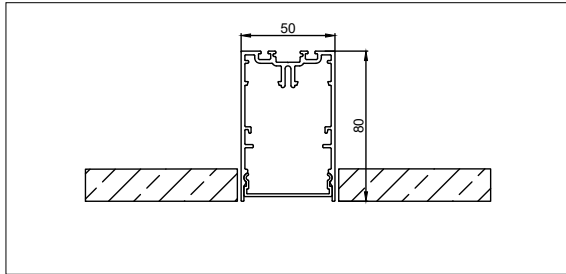

SLD50 RECESSED TRIMLESS

SLD50 Recessed Trimless

SLD50 POLY IN

SLD50 POLY OUT

Base Profile

Dimensions	80mm x 50mm (h x w)
Base thickness	1.5mm
Mounting	Ceiling recessed
Indoor/Outdoor	Indoor
Finish	Anodised: aluminium Brushed anodised: bronze, champagne, silver bronze Fine structured scratch resistant powder coating: black, white
IP rating	IP20
Glow Wire Test	960°
CRI	90+
Warranty	5 years