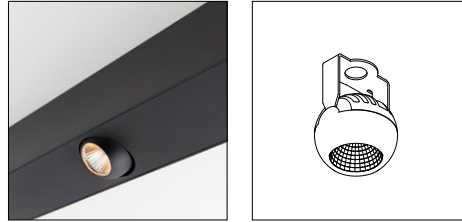

SLD50 Recessed Trimless

Eyeball 1x

	2700K		3000K		4000K		Module length (mm)
	25°	40°	25°	40°	25°	40°	
black struc	93567032	93567332	93567132	93567432	93567232	93567532	60
white struc	93567009	93567309	93567109	93567409	93567209	93567509	60

Lamp type	1x LED ARRAY
Adjustability	h 360° v -30°/+30°
Delivered lumens	523lm (2700K) 544lm (3000K) 595lm (4000K)
Connected load*	7.5W
Binning	3SDCM
Lifetime	L80 B20 @50000hrs.
Remark	Order LED driver separately Only in combination with 'cover'

* values for 25° white struc @3000K - driver incl.

DRIVERS		Module length
93567000	LED gear for eyeball 350mA 18W	150mm
96567000	LED gear for eyeball 350mA 15W 1-10V/pushdim	150mm
98567000	LED gear for eyeball 350mA 15W dali	150mm
97567000	LED gear for eyeball 350mA 40W 1-10V/pushdim/dali	335mm