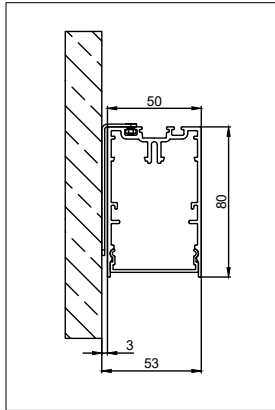

SLD50 SURFACE WALL - BRONZE

SLD50 SURFACE WALL - SILVER BRONZE

SLD50 SURFACE WALL - CHAMPAGNE

SLD50 SURFACE WALL - WHITE STRUCTURE

SLD50 POLY IN

SLD50 POLY OUT

Base Profile

Dimensions	80mm x 50mm (h x w)
Base thickness	1.5mm
Mounting	Wall
Indoor/Outdoor	Indoor
Finish	Anodised: aluminium Brushed anodised: bronze, champagne, silver bronze Fine structured scratch resistant powder coating: black, white
IP rating	IP20
Glow Wire Test	960°
CRI	90+
Warranty	5 years