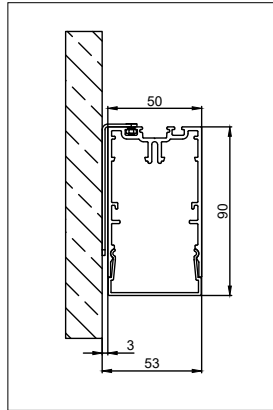

SLD50 SURFACE WALL - BRONZE

SLD50 SURFACE WALL - SILVER BRONZE

SLD50 SURFACE WALL - CHAMPAGNE

SLD50 SURFACE WALL - WHITE STRUCTURE

SLD50 POLY IN

SLD50 POLY OUT

Base Profile

Dimensions	80mm x 50mm (h x w)
Base thickness	1.5mm
Mounting	Wall
Indoor/Outdoor	Indoor
Finish	Anodised: aluminium Brushed anodised: bronze, champagne, silver bronze Fine structured scratch resistant powder coating: black, white
IP rating	IP20
Glow Wire Test	960°
CRI	90+
Warranty	5 years