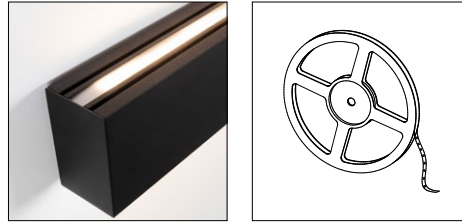

Linear LED Strip 24V Uplight

1000lm/m

	2700K	3000K	4000K
mounted/m	93000512	93000513	93000514

2000lm/m

	2700K	3000K	4000K
mounted/m	93000010	93000011	93000012

3600lm/m

	2700K	3000K	4000K
mounted/m	93000038	93000039	93000040

Lamp type	LED STRIP - diffusor included			
	1000lm/m	2000lm/m	3600lm/m	
Delivered lumens	2700K	806lm/m	1411lm/m	2482lm/m
	3000K	859lm/m	1441lm/m	2632lm/m
	4000K	781lm/m	1372lm/m	2763lm/m
Connected load	2700K	10.8W/m	18.9W/m	28W/m
	3000K	10.8W/m	18.9W/m	28W/m
	4000K	9.6W/m	16.6W/m	28W/m
Efficacy	2700K	75lm/W	75lm/W	89lm/W
	3000K	80lm/w	76lm/W	94lm/W
	4000K	81lm/W	83lm/W	99lm/W
Binning	3SDCM			
Lifetime	L80 B10 @50000hrs.			

DRIVERS

93009520	LED DRIVER 24V 60W
96009520	LED DRIVER 24V 60W 1-10V
96009560	LED DRIVER 24V 100W 1-10V
98009520	LED DRIVER 24V 100W DALI/PUSHDIM

SUPPLEMENTS

*93560050	LED STRIP 24V CONNECTION