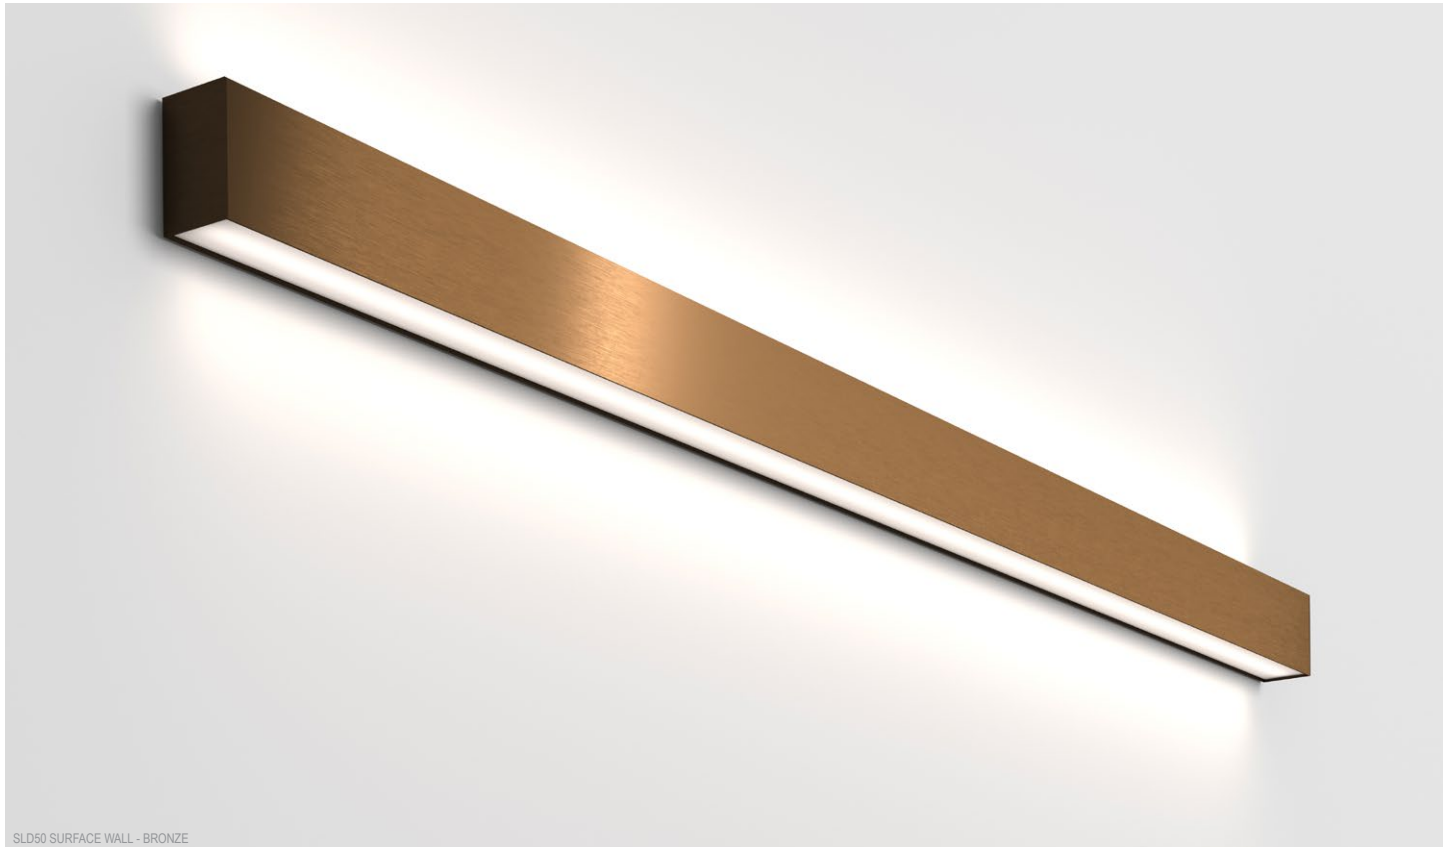

Date
Customer
Project
Type

SLD50 Surface Wall

SLD50 is a profile family with a lot of versatility, style and the technology to match. Let it take the center stage of your healthcare, office and residential projects. Refine the look with anodised colours. Add even more functionality with an adjustable accent light, Eyeball, and an uplight controlled separately. This family offers two solutions to execute Human Centric Lighting concepts: tunable white and high intensity LED (3600 lumens).

SLD50 SURFACE WALL - BRONZE

SLD50 SURFACE WALL - SILVER BRONZE

SLD50 SURFACE WALL - CHAMPAGNE

SLD50 SURFACE WALL - WHITE STRUCTURE

SLD50 POLY IN

SLD50 POLY OUT

Base Profile

Dimensions	80mm x 50mm (h x w)
Base thickness	1.5mm
Mounting	Wall
Indoor/Outdoor	Indoor
Finish	Anodised: aluminium Brushed anodised: bronze, champagne, silver bronze Fine structured scratch resistant powder coating: black, white
IP rating	IP20
Glow Wire Test	960°
CRI	90+
Warranty	5 years