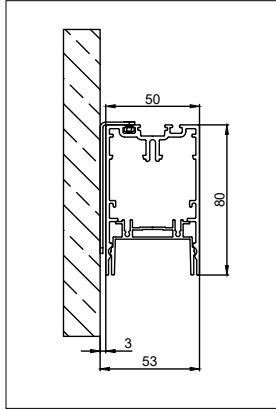

### Base Profile

Dimensions	80mm x 50mm (h x w)
Base thickness	1.5mm
Mounting	Wall
Indoor/Outdoor	Indoor
Finish	Anodised: aluminium Brushed anodised: bronze, champagne, silver bronze Fine structured scratch resistant powder coating: black, white
IP rating	IP20
Glow Wire Test	960°
CRI	90+
Warranty	5 years