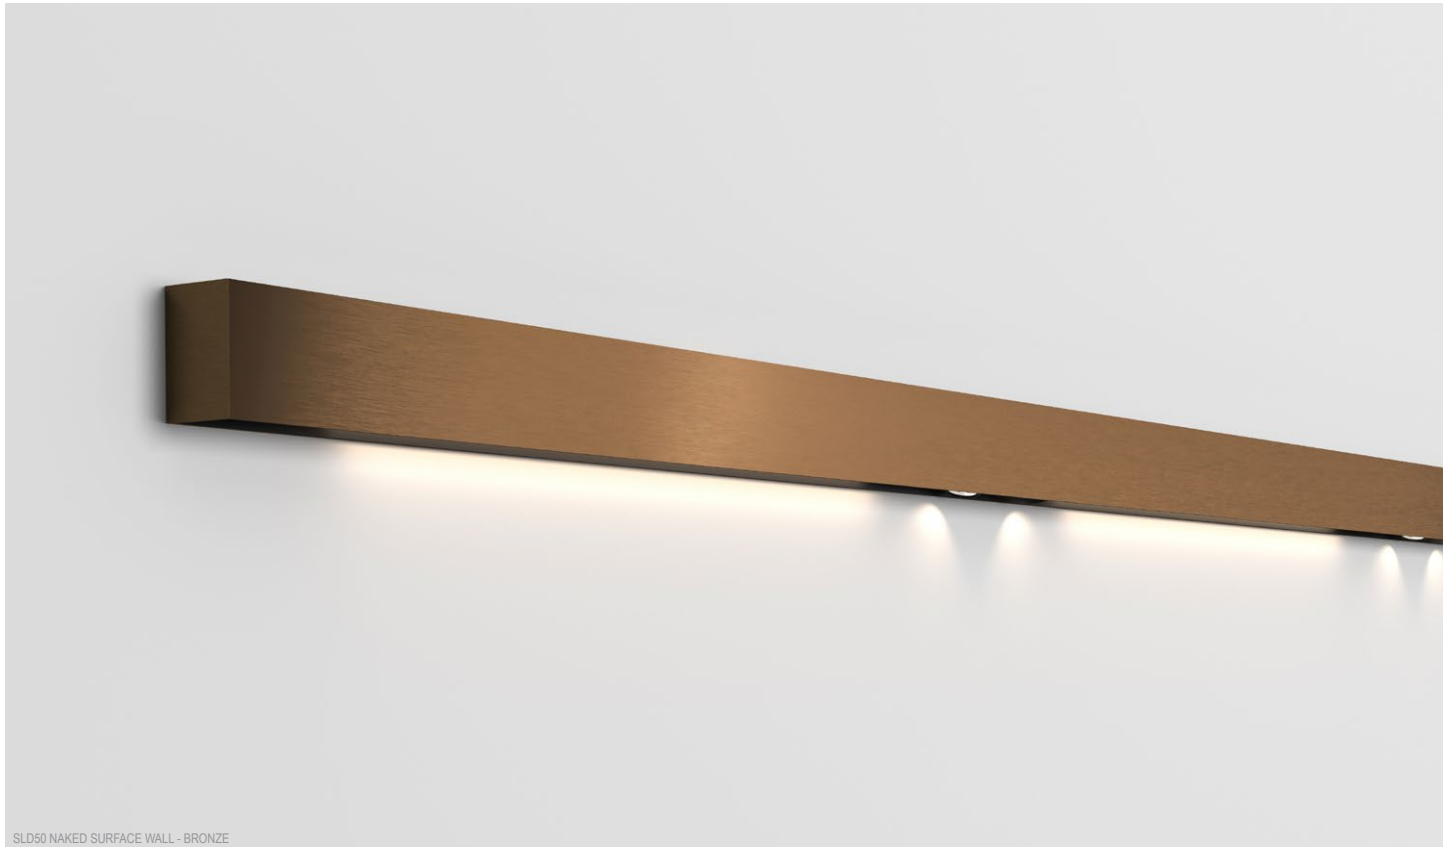

## *SLD50 Naked Surface Wall*

With SLD50 Naked you can think up your own configuration: different outer and inner profiles in various colour combinations, 5 mounting possibilities, naked linear LED tubes that come in 3 different lengths and the option to add accent lights, in the form of our Eyeball luminaires. The warm colour options (bronze, silver bronze, gold and champagne) make sure these luminaires are ideal to be used in residential or hospitality settings.

SLD50 NAKED SURFACE WALL - BRONZE

SLD50 NAKED SURFACE WALL - BLACK STRUCTURE

SLD50 NAKED SURFACE WALL - SILVER BRONZE

SLD50 NAKED SURFACE WALL - WHITE STRUCTURE

## SLD50 Naked Surface Wall