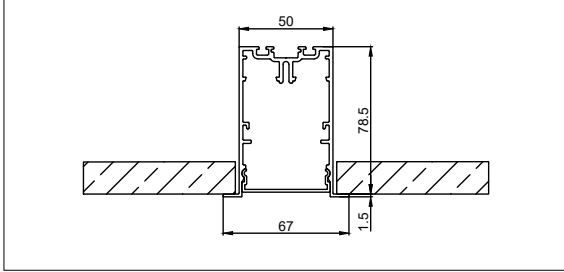

SLD50 POLY IN

SLD50 POLY OUT

**Base Profile**

Dimensions	80mm x 67mm (h x w)
Base thickness	1.5mm
Mounting	Ceiling recessed
Indoor/Outdoor	Indoor
Finish	Anodised: aluminium Fine structured scratch resistant powder coating: black, white
IP rating	IP20
Glow Wire Test	960°
CRI	90+
Warranty	5 years