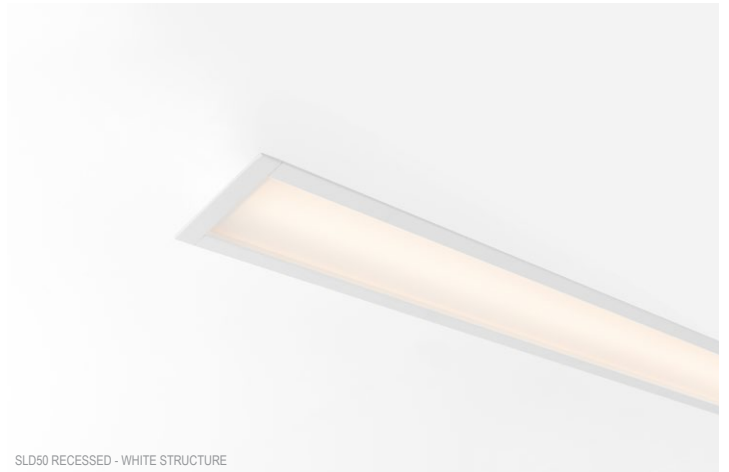

## *SLD50 Recessed*

SLD50 is a profile family with a lot of versatility, style and the technology to match. Let it take the center stage of your healthcare, office and residential projects. Refine the look with anodised colours. Add even more functionality with an adjustable accent light, Eyeball. A tunable white solution allows execution of Human Centric Lighting concepts.

SLD50 POLY IN

SLD50 POLY OUT

**Base Profile**

Dimensions	80mm x 67mm (h x w)
Base thickness	1.5mm
Mounting	Ceiling recessed
Indoor/Outdoor	Indoor
Finish	Anodised: aluminium Fine structured scratch resistant powder coating: black, white
IP rating	IP20
Glow Wire Test	960°
CRI	90+
Warranty	5 years