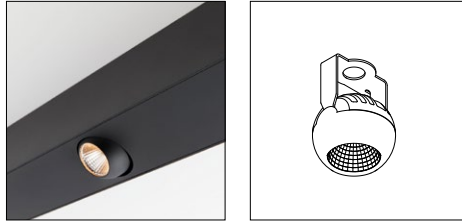

Eyeball 1x

Lamp type	1x LED ARRAY
Adjustability	h 360° v -30°/+30°
Delivered lumens	523lm (2700K) 544lm (3000K) 595lm (4000K)
Connected load*	7.5W
Binning	3SDCM
Lifetime	L80 B20 @50000hrs.
Remark	Order LED driver separately Only in combination with 'cover'

	2700K		3000K		4000K		Module length (mm)
	25°	40°	25°	40°	25°	40°	
black struc	93567032	93567332	93567132	93567432	93567232	93567532	60
white struc	93567009	93567309	93567109	93567409	93567209	93567509	60

* values for 25° white struc @3000K - driver incl.

DRIVERS		Module length
93567000	LED gear for eyeball 350mA 18W	150mm
96567000	LED gear for eyeball 350mA 15W 1-10V/pushdim	150mm
98567000	LED gear for eyeball 350mA 15W dali	150mm
97567000	LED gear for eyeball 350mA 40W 1-10V/pushdim/dali	335mm