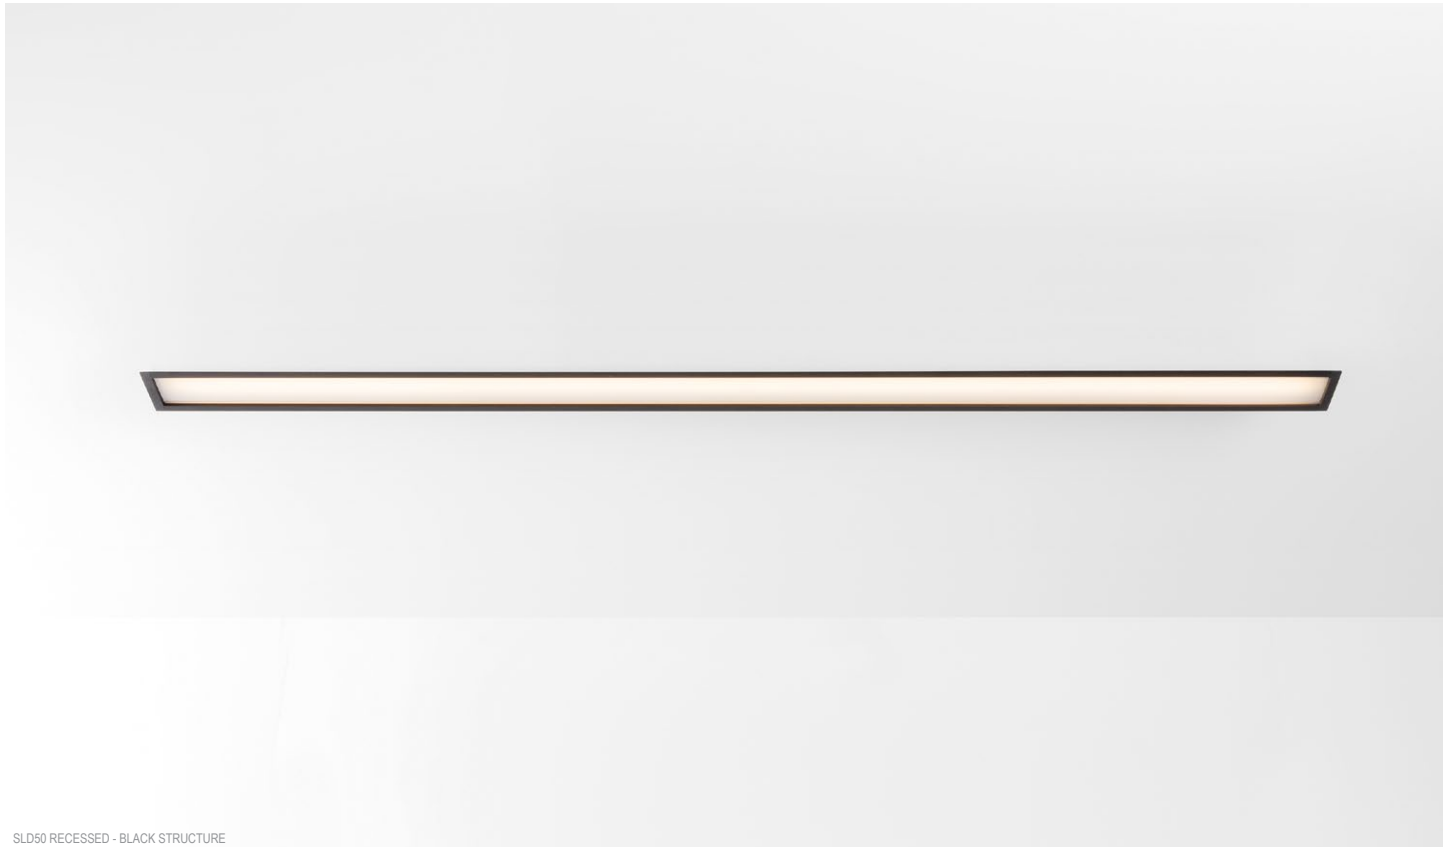

## *SLD50 Recessed*

SLD50 is a profile family with a lot of versatility, style and the technology to match. Let it take the center stage of your healthcare, office and residential projects. Refine the look with anodised colours. Add even more functionality with an adjustable accent light, Eyeball. A tunable white solution allows execution of Human Centric Lighting concepts.

SLD50 POLY IN

SLD50 POLY OUT

**Base Profile**

Dimensions	80mm x 67mm (h x w)
Base thickness	1.5mm
Mounting	Ceiling recessed
Indoor/Outdoor	Indoor
Finish	Anodised: aluminium Fine structured scratch resistant powder coating: black, white
IP rating	IP20
Glow Wire Test	960°
CRI	90+
Warranty	5 years