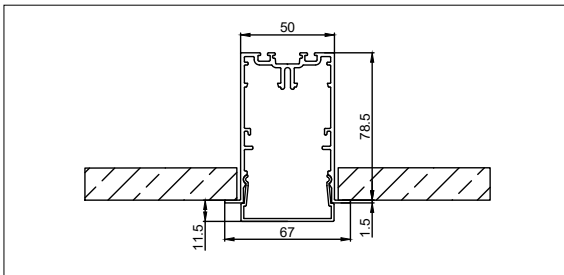

SLD50 POLY IN

SLD50 POLY OUT

**Base Profile**

Dimensions	80mm x 67mm (h x w)
Base thickness	1.5mm
Mounting	Ceiling recessed
Indoor/Outdoor	Indoor
Finish	Anodised: aluminium Fine structured scratch resistant powder coating: black, white
IP rating	IP20
Glow Wire Test	960°
CRI	90+
Warranty	5 years