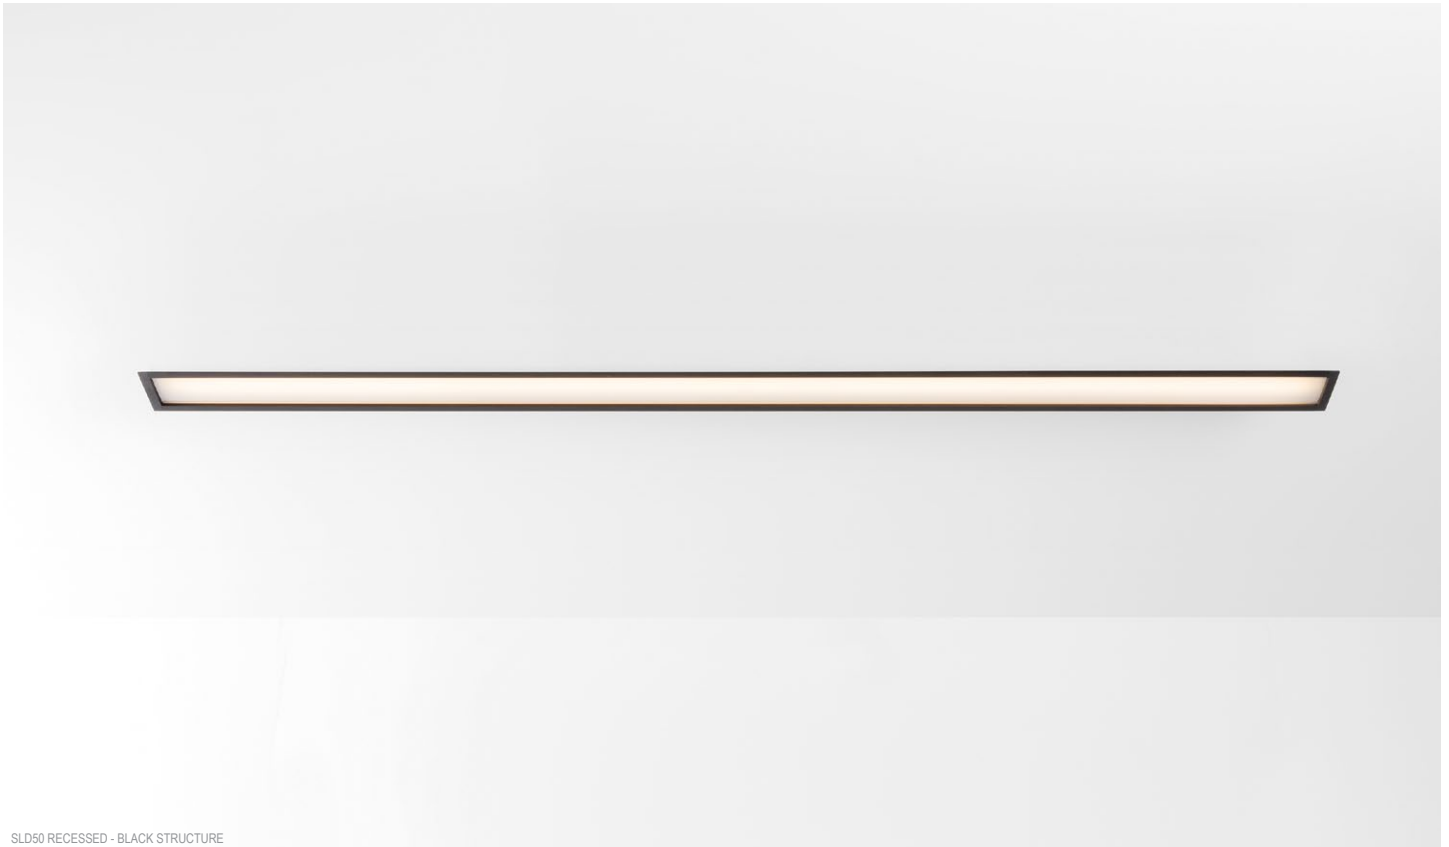

Date
Customer
Project
Type

SLD50 Recessed

SLD50 is a profile family with a lot of versatility, style and the technology to match. Let it take the center stage of your healthcare, office and residential projects. Refine the look with anodised colours. Add even more functionality with an adjustable accent light, Eyeball. A tunable white solution allows execution of Human Centric Lighting concepts.

SLD50 POLY IN

SLD50 POLY OUT

Base Profile

Dimensions	80mm x 67mm (h x w)
Base thickness	1.5mm
Mounting	Ceiling recessed
Indoor/Outdoor	Indoor
Finish	Anodised: aluminium Brushed anodised: champagne Fine structured scratch resistant powder coating: black, white
IP rating	IP20
Glow Wire Test	960°
CRI	90+
Warranty	5 years