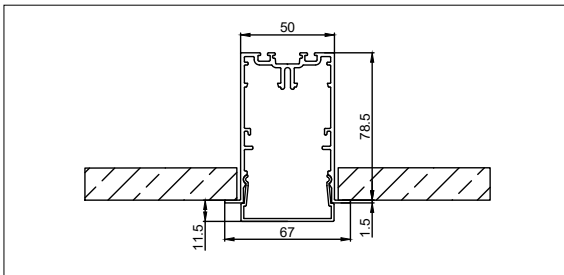

SLD50 POLY IN

SLD50 POLY OUT

Base Profile

Dimensions	80mm x 67mm (h x w)
Base thickness	1.5mm
Mounting	Ceiling recessed
Indoor/Outdoor	Indoor
Finish	Anodised: aluminium Brushed anodised: champagne Fine structured scratch resistant powder coating: black, white
IP rating	IP20
Glow Wire Test	960°
CRI	90+
Warranty	5 years