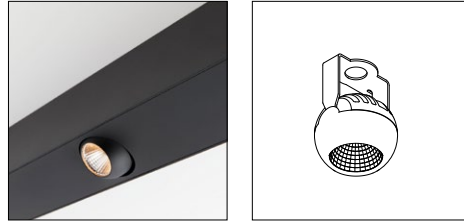

Eyeball 1x

Lamp type	1x LED ARRAY
Adjustability	h 360° v -30°/+30°
Delivered lumens	523lm (2700K) 544lm (3000K) 595lm (4000K)
Connected load*	7.5W
Binning	3SDCM
Lifetime	L80 B20 @50000hrs.
Remark	Order LED driver separately Only in combination with 'cover'

	2700K		3000K		4000K		Module length (mm)
	25°	40°	25°	40°	25°	40°	
black struc	93567032	93567332	93567132	93567432	93567232	93567532	60
white struc	93567009	93567309	93567109	93567409	93567209	93567509	60

* values for 25° white struc @3000K - driver incl.

DRIVERS		Module length
93567000	LED gear for eyeball 350mA 18W	150mm
96567000	LED gear for eyeball 350mA 15W 1-10V/pushdim	150mm
98567000	LED gear for eyeball 350mA 15W dali	150mm
97567000	LED gear for eyeball 350mA 40W 1-10V/pushdim/dali	335mm