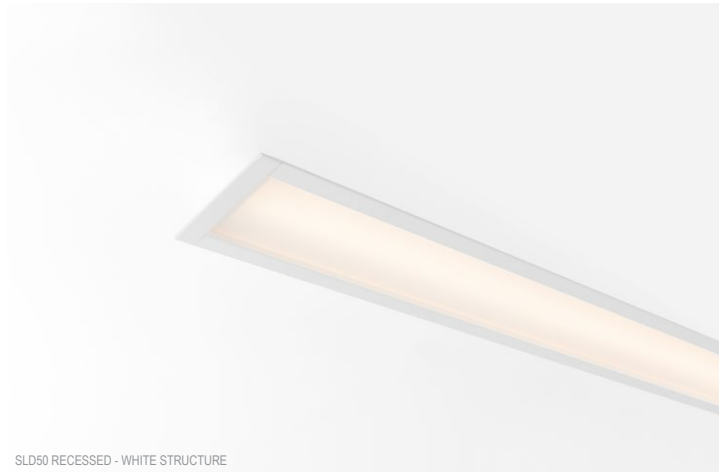

Date
Customer
Project
Type

SLD50 Recessed

SLD50 is a profile family with a lot of versatility, style and the technology to match. Let it take the center stage of your healthcare, office and residential projects. Refine the look with anodised colours. Add even more functionality with an adjustable accent light, Eyeball. A tunable white solution allows execution of Human Centric Lighting concepts.

SLD50 POLY IN

SLD50 POLY OUT

Base Profile

Dimensions	80mm x 67mm (h x w)
Base thickness	1.5mm
Mounting	Ceiling recessed
Indoor/Outdoor	Indoor
Finish	Anodised: aluminium Brushed anodised: champagne Fine structured scratch resistant powder coating: black, white
IP rating	IP20
Glow Wire Test	960°
CRI	90+
Warranty	5 years