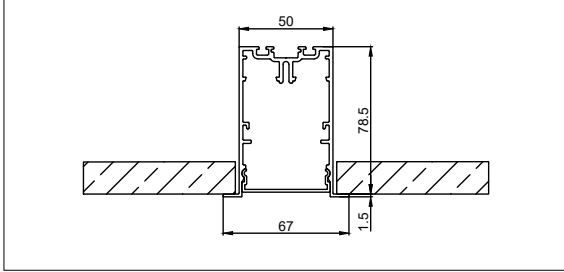

SLD50 POLY IN

SLD50 POLY OUT

Base Profile

Dimensions	80mm x 67mm (h x w)
Base thickness	1.5mm
Mounting	Ceiling recessed
Indoor/Outdoor	Indoor
Finish	Anodised: aluminium Brushed anodised: champagne Fine structured scratch resistant powder coating: black, white
IP rating	IP20
Glow Wire Test	960°
CRI	90+
Warranty	5 years