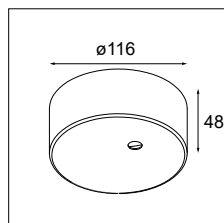

- **93005051** CONNECTION BOX 9P FOR TRANSPARENT CABLE ALU
- **93005251** CONNECTION BOX 9P FOR TRANSPARENT CABLE BLACK STRUC
- **93005151** CONNECTION BOX 9P FOR TRANSPARENT CABLE WHITE STRUC