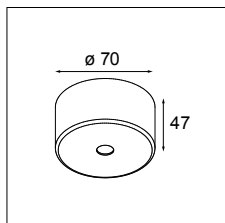

- **93002151** CONNECTION BOX 3P FOR TRANSPARANT CABLE ALU
- **93003151** CONNECTION BOX 3P FOR TRANSPARANT CABLE BLACK STRUC
- **93002951** CONNECTION BOX 3P FOR TRANSPARANT CABLE WHITE STRUC
- **93002251** CONNECTION BOX 5P FOR TRANSPARANT CABLE ALU
- **93003251** CONNECTION BOX 5P FOR TRANSPARANT CABLE BLACK STRUC
- **93003951** CONNECTION BOX 5P FOR TRANSPARANT CABLE WHITE STRUC
- **93003451** CONNECTION BOX 6P FOR TRANSPARENT CABLE ALU
- **93003651** CONNECTION BOX 6P FOR TRANSPARENT CABLE BLACK STRUC
- **93003551** CONNECTION BOX 6P FOR TRANSPARENT CABLE WHITE STRUC