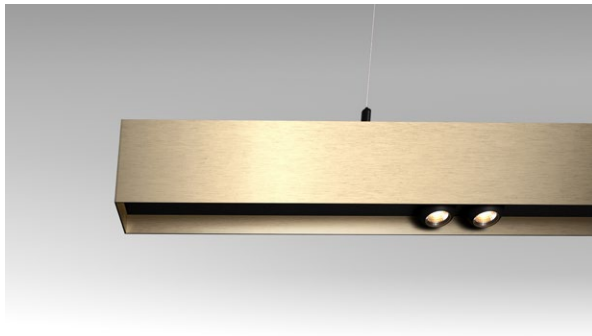

## *SLD50 High Suspended*

If more powerful light combined with same brilliant esthetics is your desire, SLD50 High fulfills it. Perfect for a space in which users require an extra degree of visual comfort. Its deep recessed light units provide powerful luminance, the perfect fit for an office looking to add architectural feel to its ambiance. Available in various anodised colours, trimless, in a surface-mounted, suspended and recessed version, and with flange, for the recessed version only.

SLD50 HIGH SUSPENDED - SILVER BRONZE

SLD50 HIGH SUSPENDED - CHAMPAGNE

SLD50 HIGH SUSPENDED - BLACK STRUCTURE

### Base Profile

Dimensions	100mm x 50mm (h x w)
Base thickness	1.5mm
Mounting	Ceiling suspended
Indoor/Outdoor	Indoor
Finish*	Anodised: aluminium Brushed anodised: bronze, champagne, silver bronze Fine structured scratch resistant powder coating: black, white
IP rating	IP20
Glow Wire Test	960°
CRI	90+
Warranty	5 years