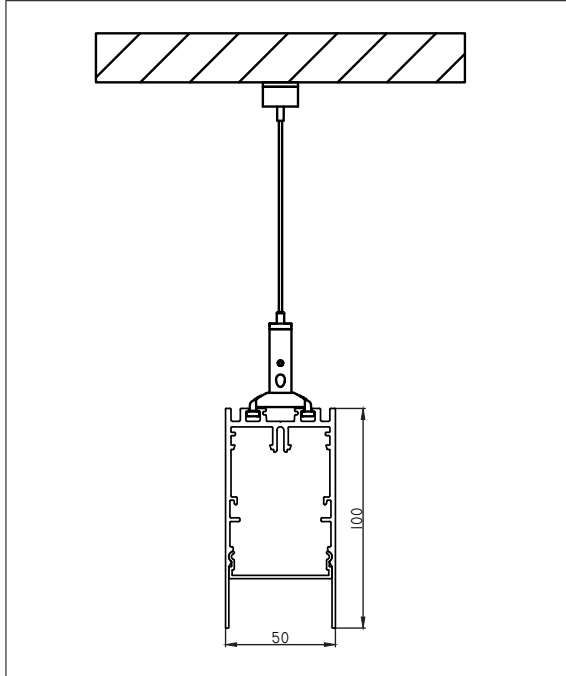

### Base Profile

Dimensions	100mm x 50mm (h x w)
Base thickness	1.5mm
Mounting	Ceiling suspended
Indoor/Outdoor	Indoor
Finish*	Anodised: aluminium Brushed anodised: bronze, champagne, silver bronze Fine structured scratch resistant powder coating: black, white
IP rating	IP20
Glow Wire Test	960°
CRI	90+
Warranty	5 years