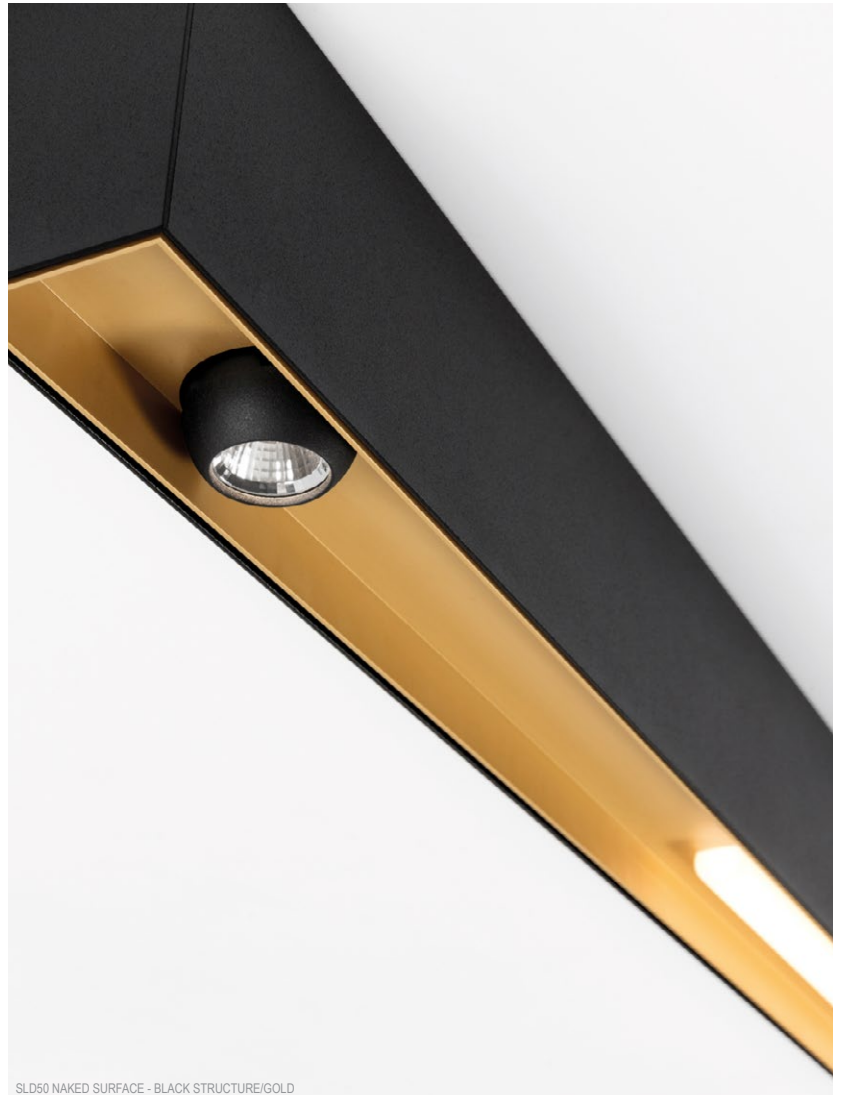

Date

Customer

Project

Type

SLD50 Naked Surface

With SLD50 Naked you can think up your own configuration: different outer and inner profiles in various colour combinations, 5 mounting possibilities, naked linear LED tubes that come in 3 different lengths and the option to add accent lights, in the form of our Eyeball luminaires. The warm colour options (bronze, silver bronze, gold and champagne) make sure these luminaires are ideal to be used in residential or hospitality settings.

Base Profile

Dimensions	80mm x 50mm (h x w)
Base thickness	1.5mm
Mounting	Ceiling
Indoor/Outdoor	Indoor
Finish	Anodised: aluminium Brushed anodised: bronze, champagne, silver bronze Fine structured scratch resistant powder coating: black, white
IP rating	IP20
Glow Wire Test	960°
CRI	90+
Warranty	5 years

Profile Cover

Finish	Anodised: gold Brushed anodised: bronze, champagne, silver bronze Fine structured scratch resistant powder coating: black, white
--------	--

Lighting Modules

Linear Lighting module

LED type	Medium power LED line
Colour temperature	2700K, 3000K, 4000K
Dimming	Non-dimmable, 1-10V, Dali/Pushdim