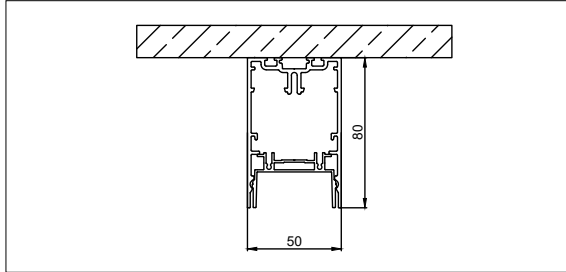

Base Profile

Dimensions	80mm x 50mm (h x w)
Base thickness	1.5mm
Mounting	Ceiling
Indoor/Outdoor	Indoor
Finish	Anodised: aluminium Brushed anodised: bronze, champagne, silver bronze Fine structured scratch resistant powder coating: black, white
IP rating	IP20
Glow Wire Test	960°
CRI	90+
Warranty	5 years