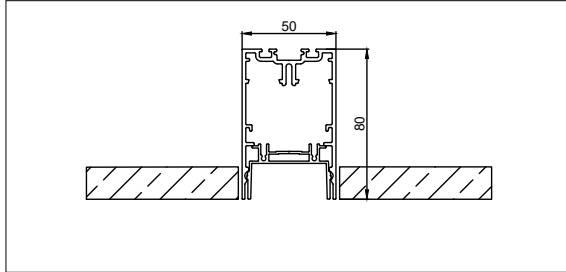

SLD50 Naked Recessed Trimless

Base Profile

Dimensions	80mm x 50mm (h x w)
Base thickness	1.5mm
Mounting	Ceiling recessed
Indoor/Outdoor	Indoor
Finish	Anodised: aluminium Brushed anodised: bronze, champagne, silver bronze Fine structured scratch resistant powder coating: black, white
IP rating	IP20
Glow Wire Test	960°
CRI	90+
Warranty	5 years