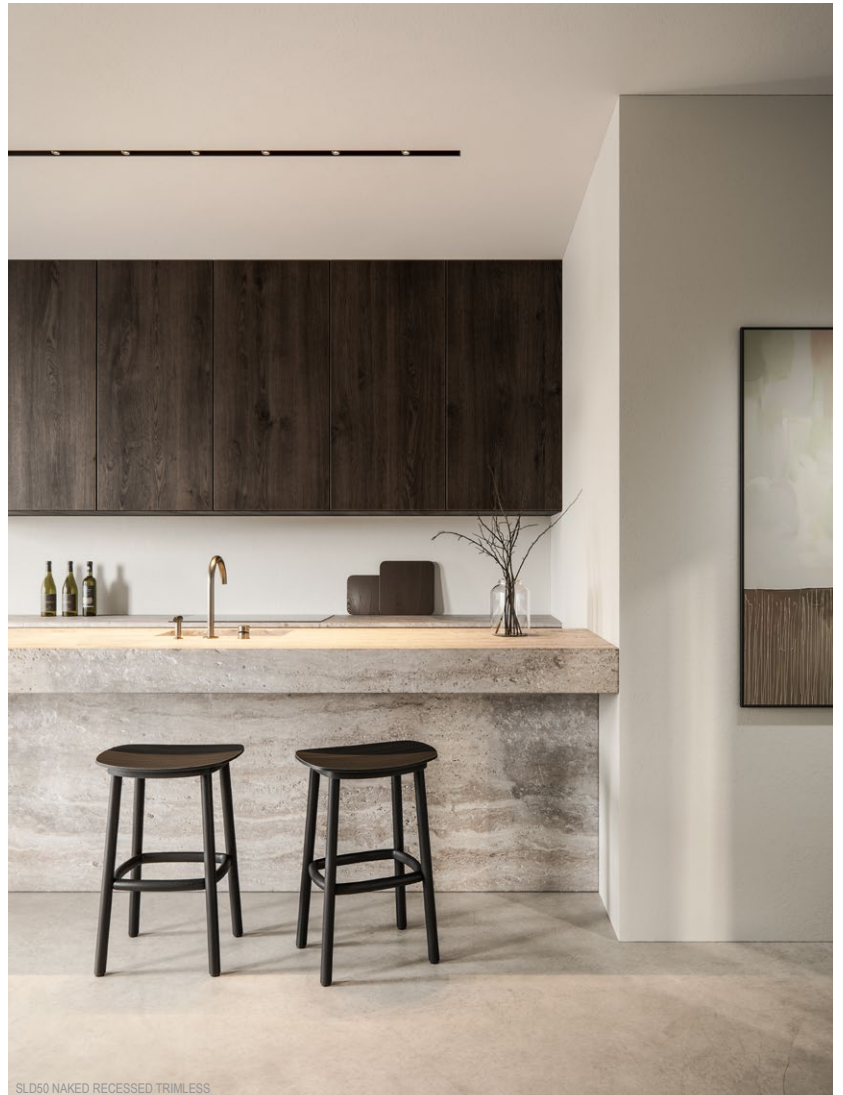

Date

Customer

Project

Type

SLD50 Naked Recessed Trimless

With SLD50 Naked you can think up your own configuration: different outer and inner profiles in various colour combinations, 5 mounting possibilities, naked linear LED tubes that come in 3 different lengths and the option to add accent lights, in the form of our Eyeball luminaires. The warm colour options (bronze, silver bronze, gold and champagne) make sure these luminaires are ideal to be used in residential or hospitality settings.