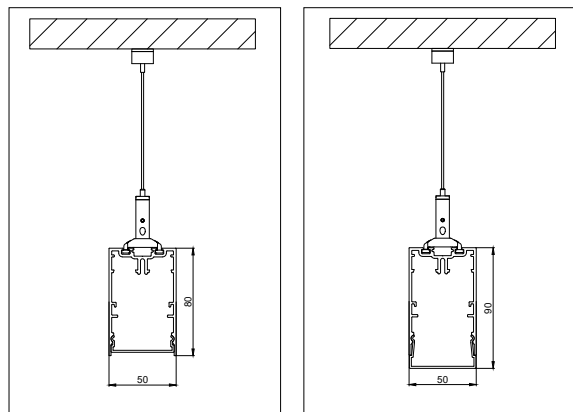

SLD50 SUSPENDED - BLACK STRUCTURE

SLD50 SUSPENDED - WHITE STRUCTURE

SLD50 SUSPENDED - BRONZE

SLD50 SUSPENDED - SILVER BRONZE

SLD50 SUSPENDED - CHAMPAGNE

Base Profile

Dimensions	80mm x 50mm (h x w)
Base thickness	1.5mm
Mounting	Ceiling
Indoor/Outdoor	Indoor
Finish	Anodised: aluminium Brushed anodised: bronze, champagne, silver bronze Fine structured scratch resistant powder coating: black, white
IP rating	IP20
Glow Wire Test	960°
CRI	90+
Warranty	5 years