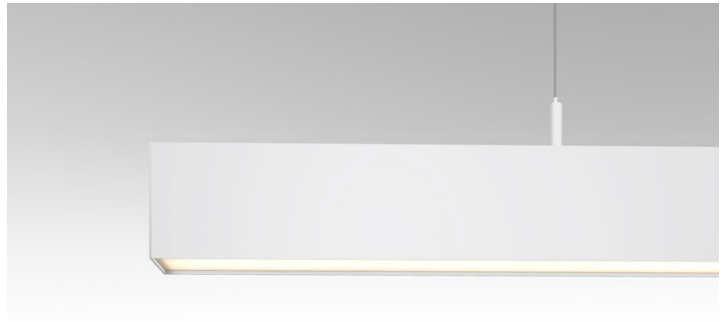

Date
Customer
Project
Type

SLD50 Suspended

SLD50 is a profile family with a lot of versatility, style and the technology to match. Let it take the center stage of your healthcare, office and residential projects. Refine the look with anodised colours. Add even more functionality with an adjustable accent light, Eyeball, and an uplight controlled separately. This family offers two solutions to execute Human Centric Lighting concepts: tunable white and high intensity LED (3600 lumens).

SLD50 SUSPENDED - BLACK STRUCTURE

SLD50 SUSPENDED - WHITE STRUCTURE

SLD50 SUSPENDED - BRONZE

SLD50 SUSPENDED - SILVER BRONZE

SLD50 SUSPENDED - CHAMPAGNE

Base Profile

Dimensions	80mm x 50mm (h x w)
Base thickness	1.5mm
Mounting	Ceiling
Indoor/Outdoor	Indoor
Finish	Anodised: aluminium Brushed anodised: bronze, champagne, silver bronze Fine structured scratch resistant powder coating: black, white
IP rating	IP20
Glow Wire Test	960°
CRI	90+
Warranty	5 years