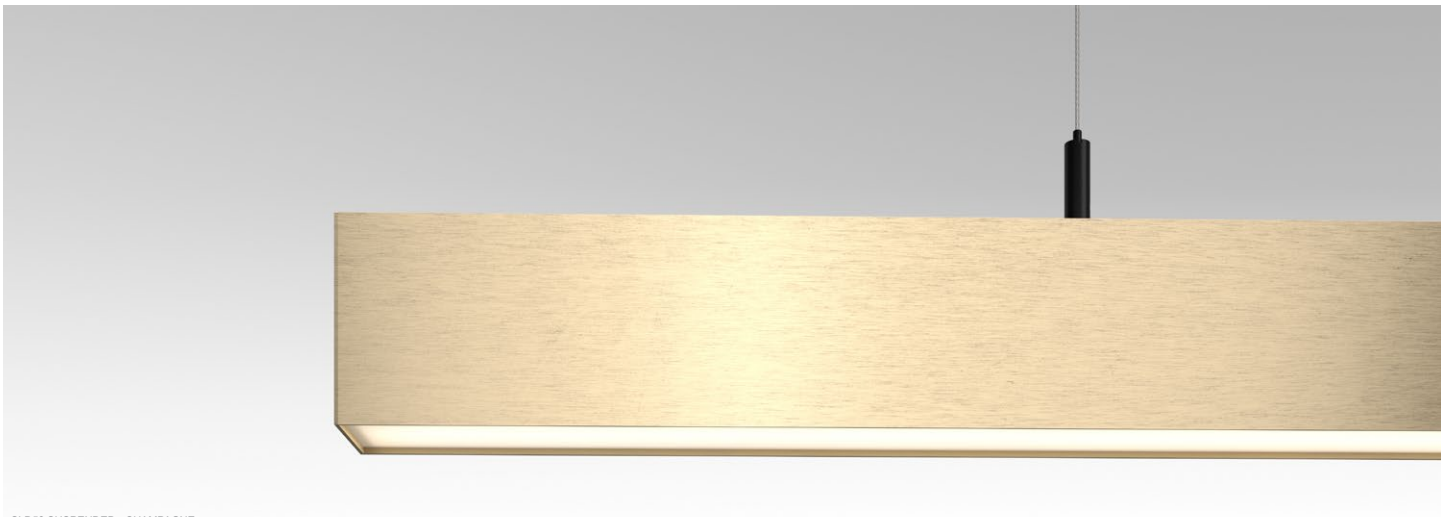

Date
Customer
Project
Type

SLD50 Suspended

SLD50 is a profile family with a lot of versatility, style and the technology to match. Let it take the center stage of your healthcare, office and residential projects. Refine the look with anodised colours. Add even more functionality with an adjustable accent light, Eyeball, and an uplight controlled separately. This family offers two solutions to execute Human Centric Lighting concepts: tunable white and high intensity LED (3600 lumens).

SLD50 SUSPENDED - BLACK STRUCTURE

SLD50 SUSPENDED - WHITE STRUCTURE

SLD50 SUSPENDED - BRONZE

SLD50 SUSPENDED - SILVER BRONZE

SLD50 SUSPENDED - CHAMPAGNE

Base Profile

Dimensions	80mm x 50mm (h x w)
Base thickness	1.5mm
Mounting	Ceiling
Indoor/Outdoor	Indoor
Finish	Anodised: aluminium Brushed anodised: bronze, champagne, silver bronze Fine structured scratch resistant powder coating: black, white
IP rating	IP20
Glow Wire Test	960°
CRI	90+
Warranty	5 years