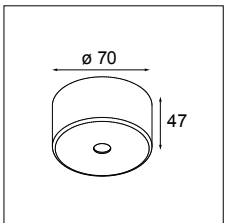

- **93002003** POWER FEED KIT 2M 3X1.5MM² ALU
- **93003203** POWER FEED KIT 2M 3X1.5MM² BLACK STRUC
- **93002903** POWER FEED KIT 2M 3X1.5MM² WHITE STRUC
- **93002005** POWER FEED KIT 2M 5X1.5MM² ALU
- **93003205** POWER FEED KIT 2M 5X1.5MM² BLACK STRUC
- **93002905** POWER FEED KIT 2M 5X1.5MM² WHITE STRUC
- **93003303** POWER FEED KIT 2M 6X0.75 ALU
- **93003305** POWER FEED KIT 2M 6X0.75 BLACK STRUC
- **93003304** POWER FEED KIT 2M 6X0.75 WHITE STRUC