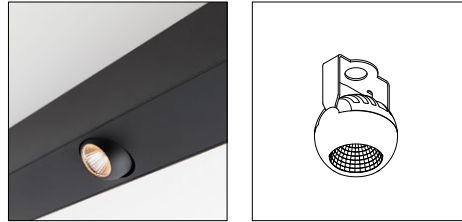

Eyeball 1x

Lamp type	1x LED ARRAY
Adjustability	h 360° v -30°/+30°
Delivered lumens	523lm (2700K) 544lm (3000K) 595lm (4000K)
Connected load*	7.5W
Binning	3SDCM
Lifetime	L80 B20 @50000hrs.
Remark	Order LED driver separately Only in combination with 'cover'

	2700K		3000K		4000K		Module length (mm)
	25°	40°	25°	40°	25°	40°	
black struc	93567032	93567332	93567132	93567432	93567232	93567532	60
white struc	93567009	93567309	93567109	93567409	93567209	93567509	60

* values for 25° white struc @3000K - driver incl.

DRIVERS		Module length
93567000	LED gear for eyeball 350mA 18W	150mm
96567000	LED gear for eyeball 350mA 15W 1-10V/pushdim	150mm
98567000	LED gear for eyeball 350mA 15W dali	150mm
97567000	LED gear for eyeball 350mA 40W 1-10V/pushdim/dali	335mm