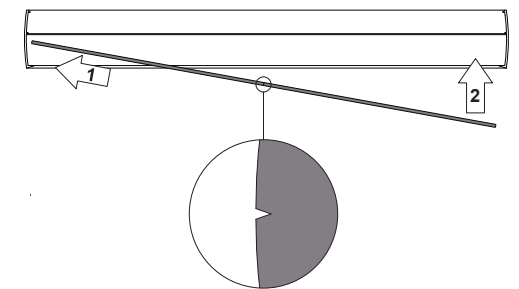

Flat moon 650 ceiling down LED Dali/PD

132923XX_132924XX_132925XX

Scan for installation video or go to supermodular.com/en/flat-moon/

Replace protective shield when broken. The luminaire shall only be used complete with its protective shield. Reference number: 1012135

The light source contained in this luminaire shall only be replaced by the manufacturer or his service agent or a similar qualified person

220-230V 50-60Hz	⊕	DALI	PUSH	↑	IP 20	NO UV / IR	CE
---------------------	---	------	------	---	-------	------------	----