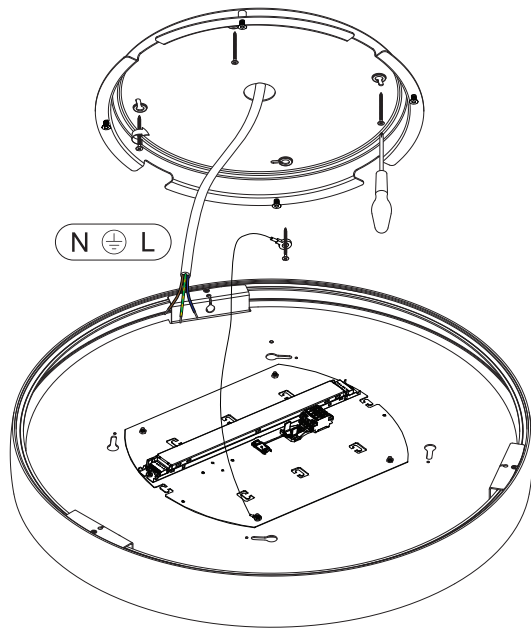

Flat moon 650 ceiling down LED Dali/PD

132923XX_132924XX_132925XX

Scan for installation video or go to supermodular.com/en/flat-moon/

Replace protective shield when broken. The luminaire shall only be used complete with its protective shield. Reference number: 1012135

The light source contained in this luminaire shall only be replaced by the manufacturer or his service agent or a similar qualified person

220-230V 50-60Hz	⊕	DALI	PUSH	↑	IP 20	NO UV / IR	CE
---------------------	---	------	------	---	-------	------------	----