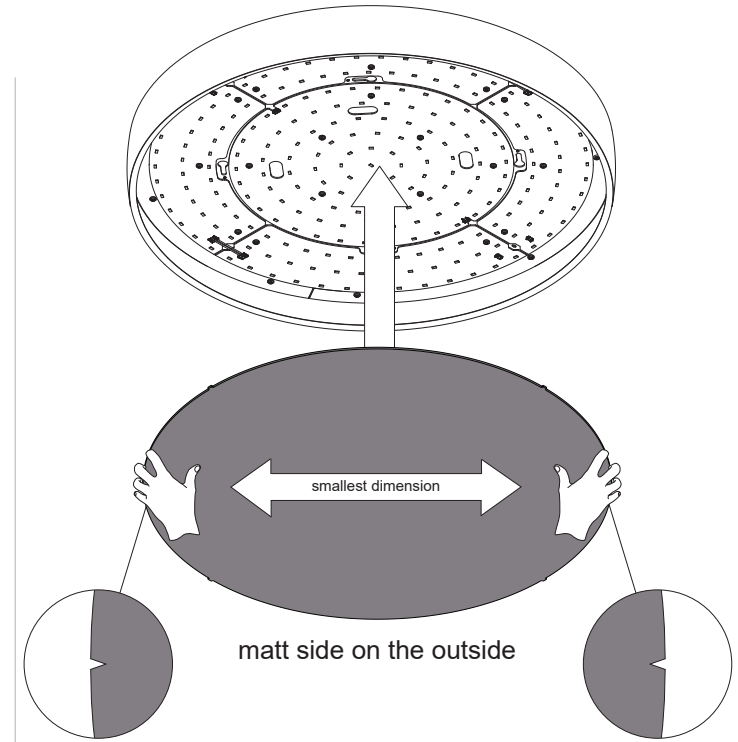

Flat moon 650 ceiling down LED Dali/PD

132923XX_132924XX_132925XX

Scan for installation video or go to supermodular.com/en/flat-moon/

Replace protective shield when broken. The luminaire shall only be used complete with its protective shield. Reference number: 1012135

The light source contained in this luminaire shall only be replaced by the manufacturer or his service agent or a similar qualified person

220-230V 50-60Hz	⊕	DALI	PUSH	↑	IP 20	NO UV / IR	CE
---------------------	---	------	------	---	-------	------------	----