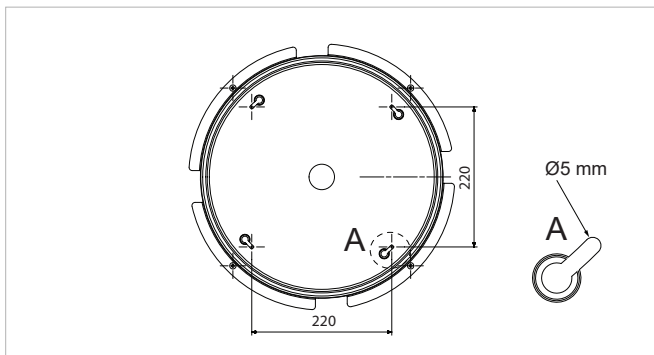

Flat moon 650 ceiling down LED Dali/PD

132923XX_132924XX_132925XX

Scan for installation video or go to supermodular.com/en/flat-moon/

Replace protective shield when broken. The luminaire shall only be used complete with its protective shield. Reference number: 1012135

The light source contained in this luminaire shall only be replaced by the manufacturer or his service agent or a similar qualified person

220-230V 50-60Hz	⊕	DALI	PUSH	↑	IP 20	NO UV / IR	CE
---------------------	---	------	------	---	-------	------------	----