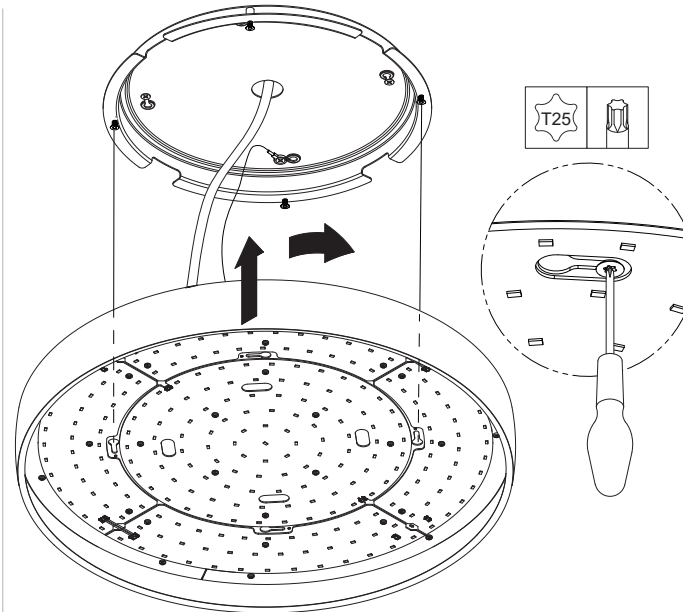

Flat moon 650 ceiling down LED Dali/PD

132923XX_132924XX_132925XX

Scan for installation video or go to supermodular.com/en/flat-moon/

Replace protective shield when broken. The luminaire shall only be used complete with its protective shield. Reference number: 1012135

The light source contained in this luminaire shall only be replaced by the manufacturer or his service agent or a similar qualified person

220-230V 50-60Hz	⊕	DALI	PUSH	↑	IP 20	NO UV / IR	CE
---------------------	---	------	------	---	-------	------------	----