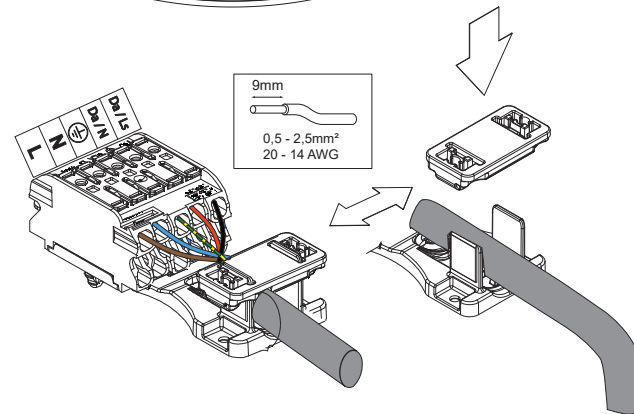

Flat moon 650 ceiling down LED Dali/PD

132923XX_132924XX_132925XX

Scan for installation video or go to supermodular.com/en/flat-moon/

Replace protective shield when broken. The luminaire shall only be used complete with its protective shield. Reference number: 1012135

The light source contained in this luminaire shall only be replaced by the manufacturer or his service agent or a similar qualified person

220-230V 50-60Hz	⊕	DALI	PUSH	↑	IP 20	NO UV / IR	CE
---------------------	---	------	------	---	-------	------------	----