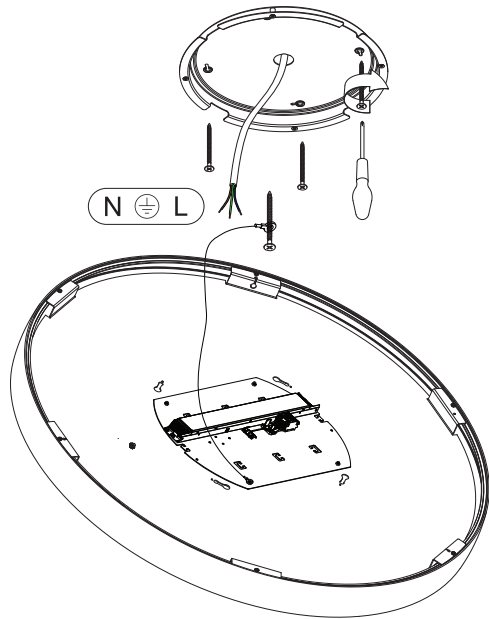

Flat moon 950 ceiling down LED Dali/PD

132943XX_132944XX_132945XX

Scan for installation video or go to supermodular.com/en/flat-moon/

	Replace protective shield when broken. The luminaire shall only be used complete with its protective shield. Reference number: 1012136		The light source contained in this luminaire shall only be replaced by the manufacturer or his service agent or a similar qualified person
--	--	--	--