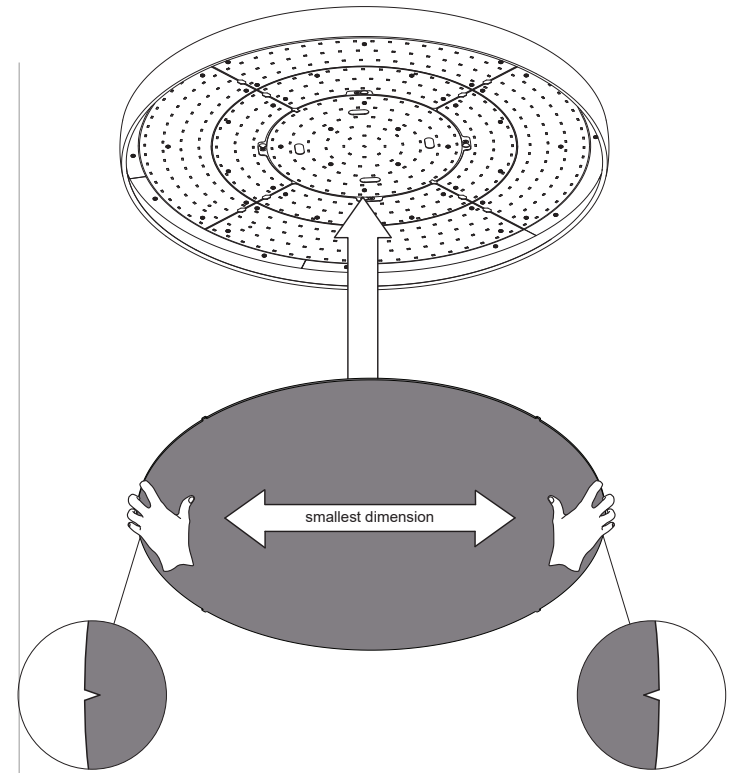

Flat moon 950 ceiling down LED Dali/PD

132943XX_132944XX_132945XX

Scan for installation video or go to supermodular.com/en/flat-moon/

	Replace protective shield when broken. The luminaire shall only be used complete with its protective shield. Reference number: 1012136		The light source contained in this luminaire shall only be replaced by the manufacturer or his service agent or a similar qualified person
--	--	--	--