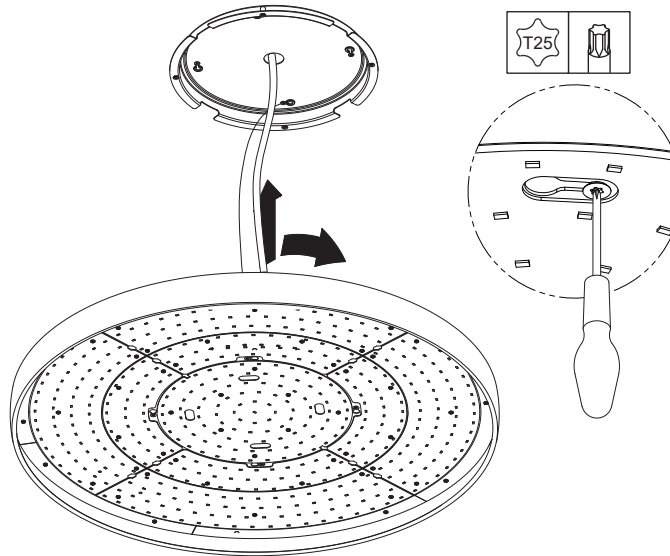

Flat moon 950 ceiling down LED Dali/PD

132943XX_132944XX_132945XX

Scan for installation video or go to supermodular.com/en/flat-moon/

	Replace protective shield when broken. The luminaire shall only be used complete with its protective shield. Reference number: 1012136		The light source contained in this luminaire shall only be replaced by the manufacturer or his service agent or a similar qualified person
--	--	--	--