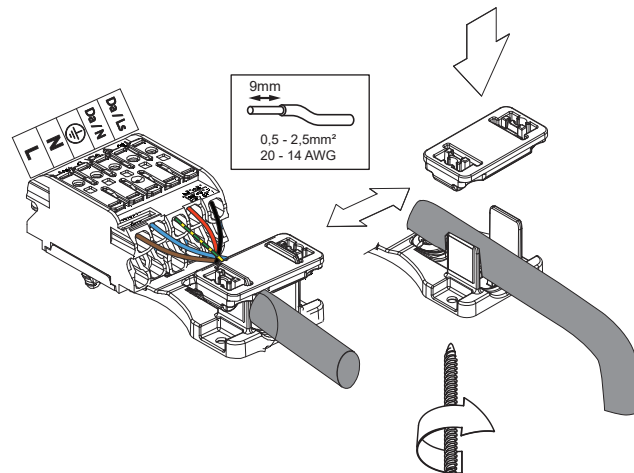

Flat moon 950 ceiling down LED Dali/PD

132943XX_132944XX_132945XX

Scan for installation video or go to supermodular.com/en/flat-moon/

	Replace protective shield when broken. The luminaire shall only be used complete with its protective shield. Reference number: 1012136		The light source contained in this luminaire shall only be replaced by the manufacturer or his service agent or a similar qualified person
--	--	--	--