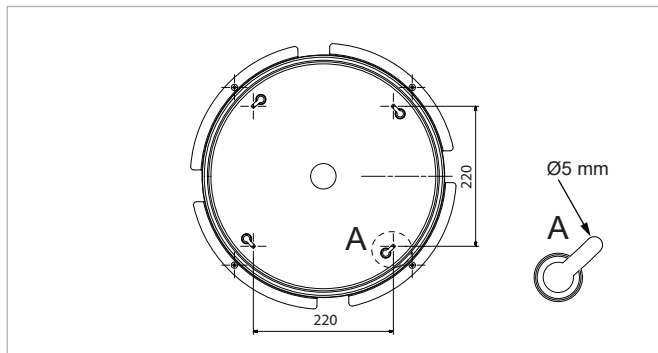

Flat moon 950 ceiling down LED Dali/PD

132943XX_132944XX_132945XX

Scan for installation video or go to supermodular.com/en/flat-moon/

	Replace protective shield when broken. The luminaire shall only be used complete with its protective shield. Reference number: 1012136		The light source contained in this luminaire shall only be replaced by the manufacturer or his service agent or a similar qualified person
--	--	--	--