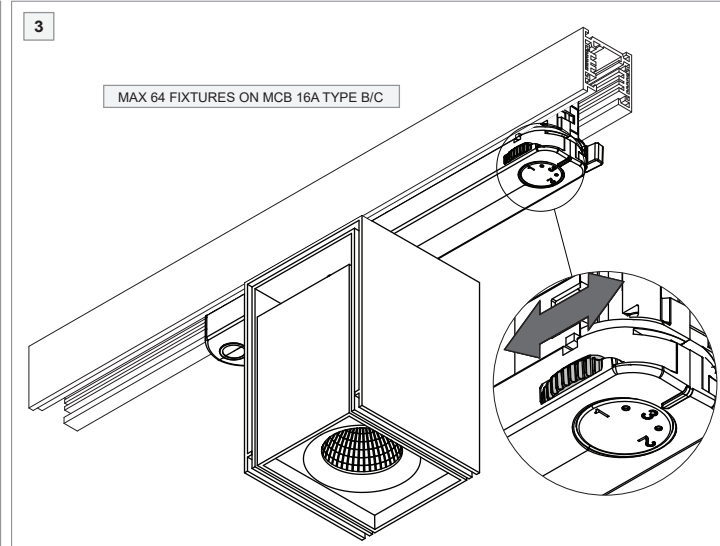

# Rektor track 1x LED casambi GI

142706XX\_142707XX\_142708XX\_142709XX\_142710XX\_142711XX

**CASAMBI**  
www.casambi.com

Connect fixture to a Casambi network by using the Casambi App which can be downloaded from iOS App Store or Google Play Store.