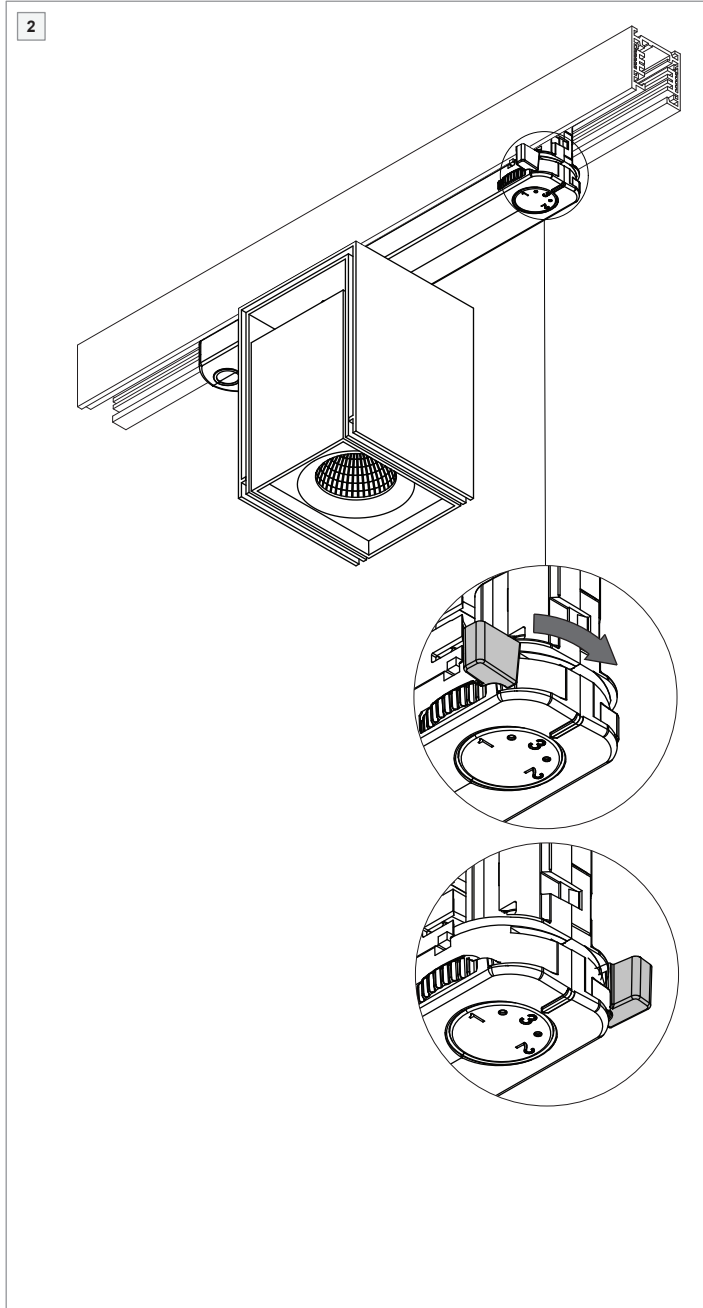

# Rektor track 1x LED casambi GI

142706XX\_142707XX\_142708XX\_142709XX\_142710XX\_142711XX

**CASAMBI**  
www.casambi.com

Connect fixture to a Casambi network by using the Casambi App which can be downloaded from iOS App Store or Google Play Store.

max 7 m

Surrounding materials, obstructions (walls, concrete, metal,...) and other wireless signals can have a negative influence on the casambi wireless signal range. Always check on site circumstances for optimal signal quality.