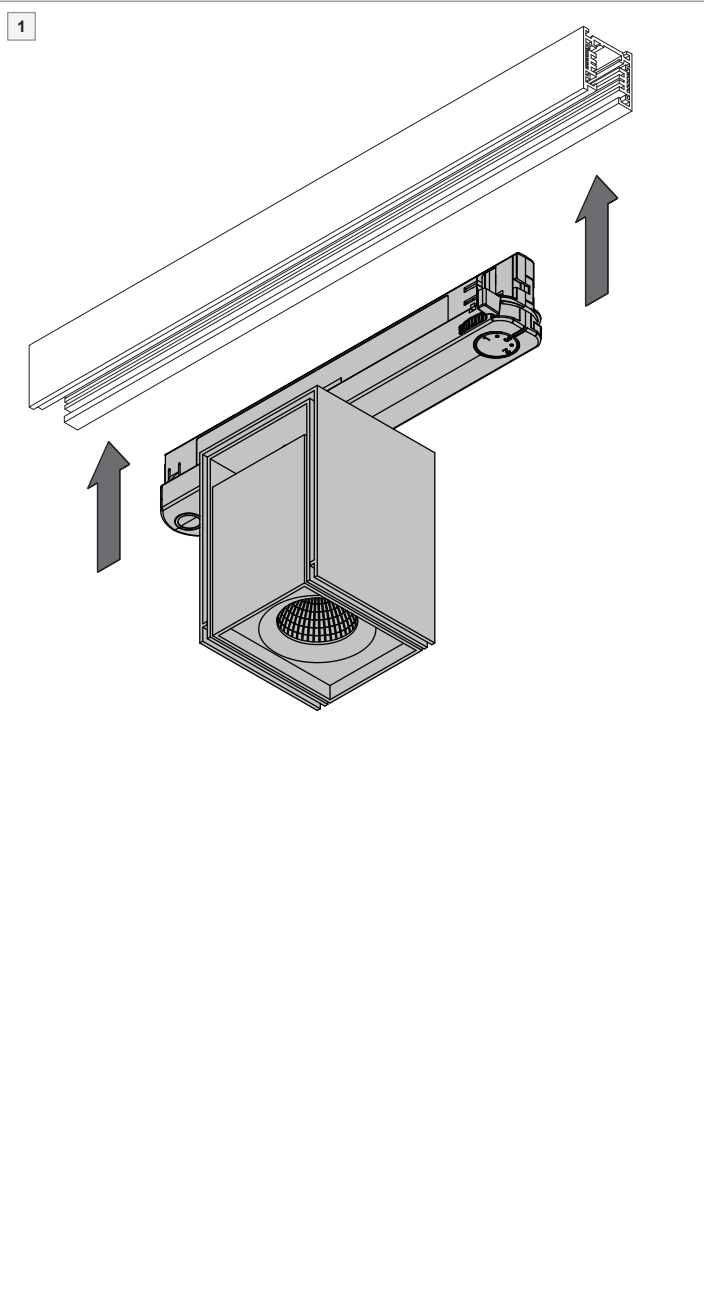

# Rektor track 1x LED casambi GI

142706XX\_142707XX\_142708XX\_142709XX\_142710XX\_142711XX

**CASAMBI**  
www.casambi.com

Connect fixture to a Casambi network by using the Casambi App which can be downloaded from iOS App Store or Google Play Store.

max 7 m

Surrounding materials, obstructions (walls, concrete, metal,...) and other wireless signals can have a negative influence on the casambi wireless signal range. Always check on site circumstances for optimal signal quality.