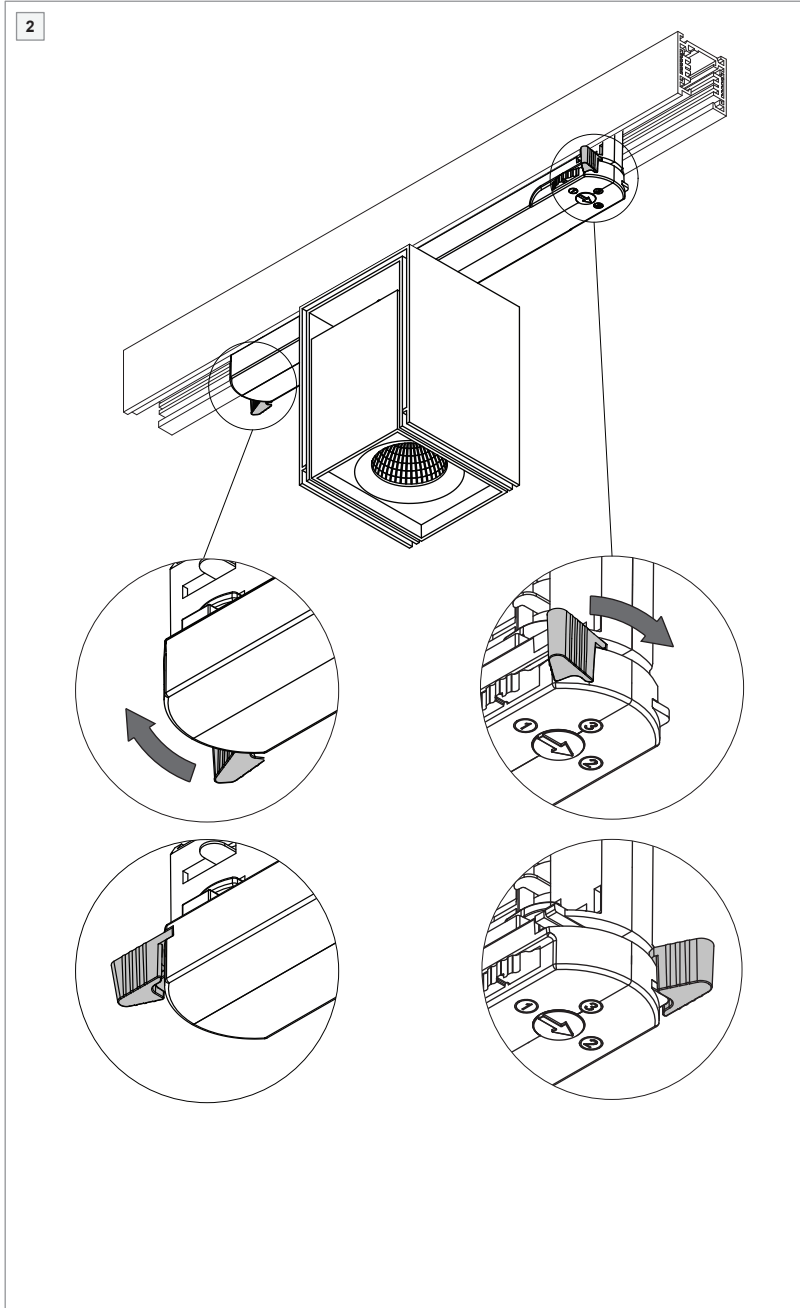

# Rektor track 1x LED dali GI

142700XX\_142701XX\_142702XX\_142703XX\_142704XX\_142705XX

MAX 27 FIXTURES ON MCB 16A TYPE B  
MAX 44 FIXTURES ON MCB 16A TYPE C

**COMBINE WITH MODULAR 230V DALI TRACK COMPONENTS**  
Consult Modular Lighting Instruments website or catalogue for overview track components. Fixture is also compatible with following track systems

Nordic Aluminium	Global Trac Pulse XTSC 6	Stuchi Powergear	Onetrack 9000	Unipro	TC32
Nordic Aluminium	Global Trac Pulse XTSCF 6		PRO-0610	Unipro	TC32F

**LIGHT SOURCE - DO NOT TOUCH LED**  
Touching the LED can result in permanent damage of the light source. The light source contained in this luminaire shall only be replaced by the manufacturer or his service agent or a similar qualified person.