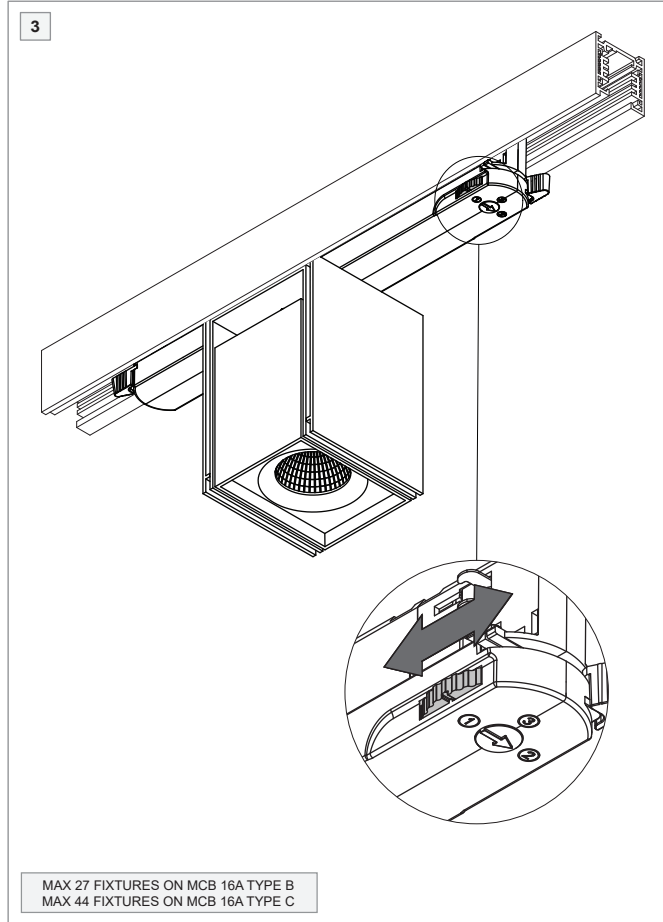

# Rektor track 1x LED dali GI

142700XX\_142701XX\_142702XX\_142703XX\_142704XX\_142705XX

MAX 27 FIXTURES ON MCB 16A TYPE B  
MAX 44 FIXTURES ON MCB 16A TYPE C

**COMBINE WITH MODULAR 230V DALI TRACK COMPONENTS**  
Consult Modular Lighting Instruments website or catalogue for overview track components. Fixture is also compatible with following track systems

Nordic Aluminium	Global Trac Pulse XTSC 6	Stuchi Powergear	Onetrack 9000	Unipro	TC32
Nordic Aluminium	Global Trac Pulse XTSCF 6		PRO-0610	Unipro	TC32F

**LIGHT SOURCE - DO NOT TOUCH LED**  
Touching the LED can result in permanent damage of the light source. The light source contained in this luminaire shall only be replaced by the manufacturer or his service agent or a similar qualified person.