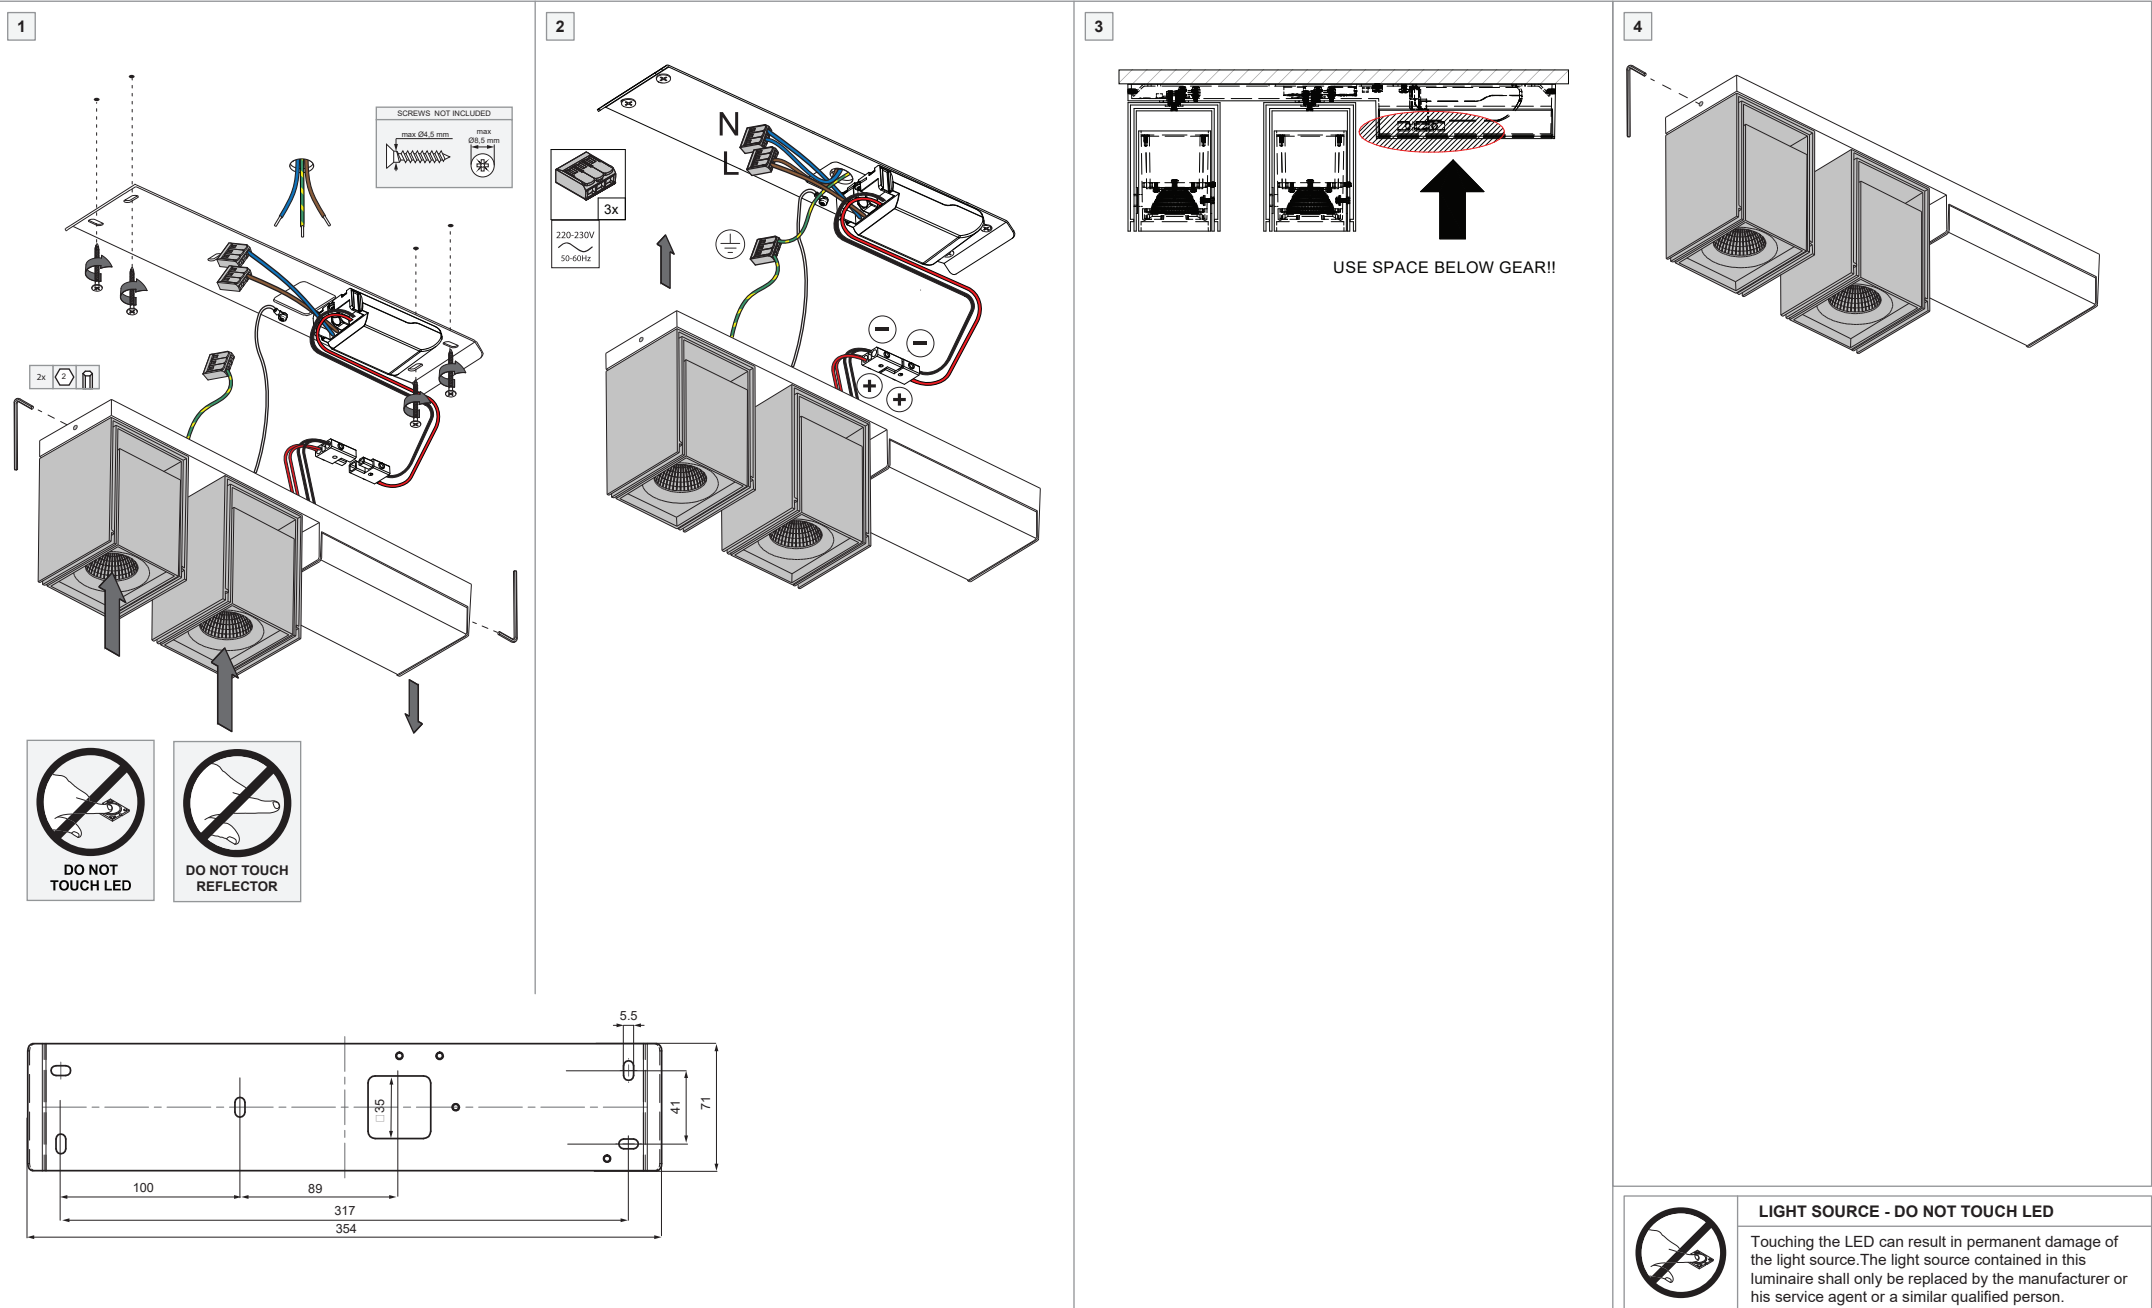

Rektor 2x LED 2700K Tre Dim GI

142460XX-B2_142461XX-B2_142480XX-B2_142481XX-B2

LIGHT SOURCE - DO NOT TOUCH LED

Touching the LED can result in permanent damage of the light source. The light source contained in this luminaire shall only be replaced by the manufacturer or his service agent or a similar qualified person.