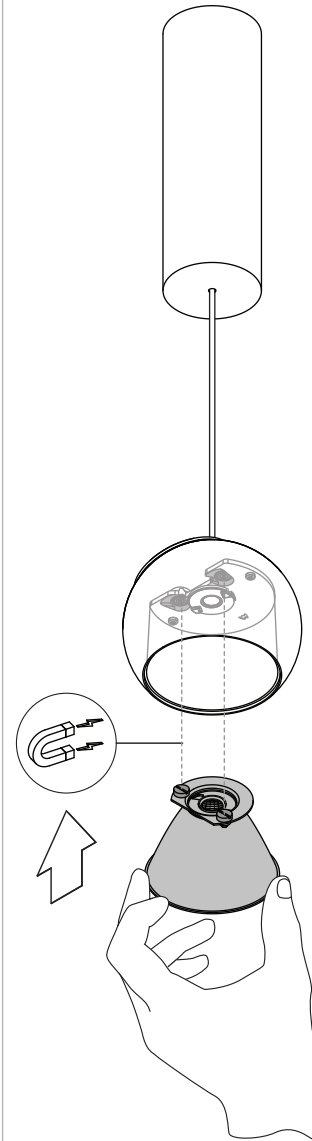

Marbul suspension adjustable LED GI

142330XX_142340XX_142350XX_142333XX_142343XX_142353XX-B1

VOLTAGE 230V
POWER 8.5W

CE 220-230V 50-60Hz