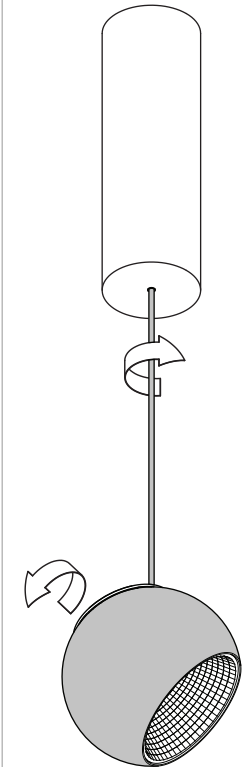

Marbul suspension adjustable LED GI

142330XX_142340XX_142350XX_142333XX_142343XX_142353XX-B1

VOLTAGE 230V
POWER 8.5W

CE 220-230V 50-60Hz