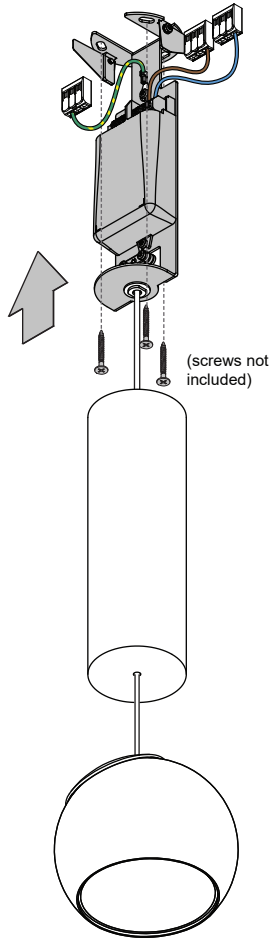

Marbul suspension adjustable LED GI

142330XX_142340XX_142350XX_142333XX_142343XX_142353XX-B1

VOLTAGE 230V
POWER 8.5W

CE 220-230V 50-60Hz