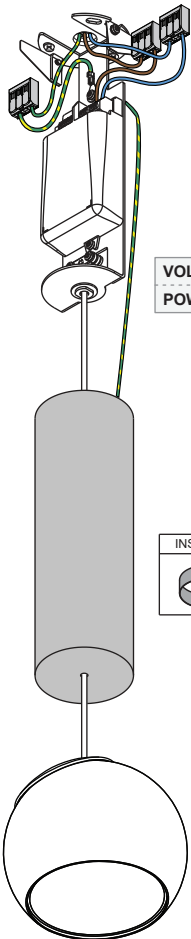

Marbul suspension adjustable LED GI

142330XX_142340XX_142350XX_142333XX_142343XX_142353XX-B1

VOLTAGE 230V
POWER 8.5W

CE 220-230V 50-60Hz