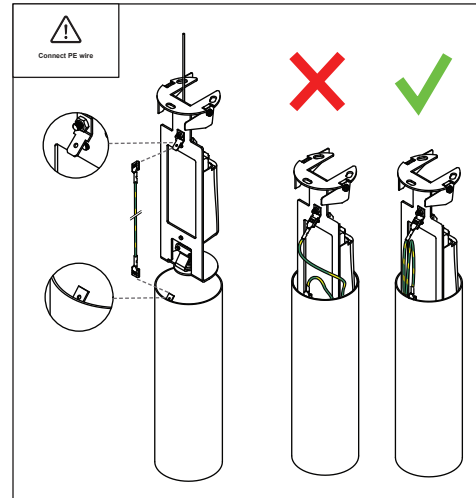

Marbul suspension adjustable LED GI

142330XX_142340XX_142350XX_142333XX_142343XX_142353XX-B1

VOLTAGE 230V
POWER 8.5W

CE 220-230V 50-60Hz