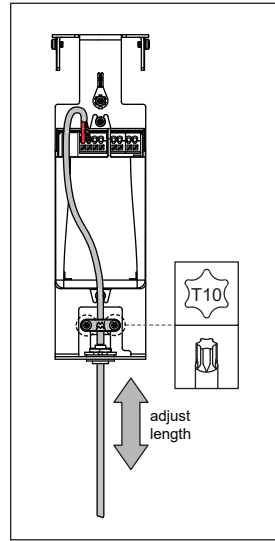

Marbul suspension adjustable LED GI

142330XX_142340XX_142350XX_142333XX_142343XX_142353XX-B1

VOLTAGE 230V
POWER 8.5W

CE 220-230V 50-60Hz