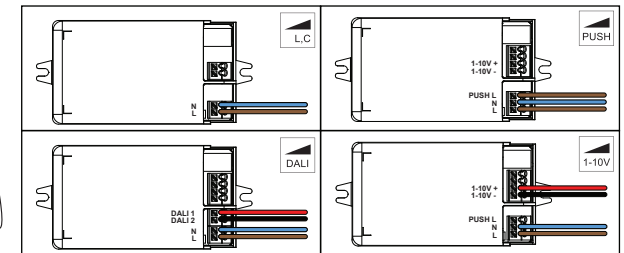

Marbul suspension adjustable LED GI

142330XX_142340XX_142350XX_142333XX_142343XX_142353XX-B1

VOLTAGE 230V
POWER 8.5W

CE 220-230V 50-60Hz