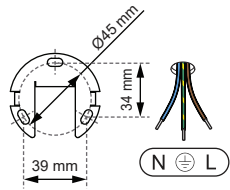

Marbul suspension adjustable LED GI

142330XX_142340XX_142350XX_142333XX_142343XX_142353XX-B1

VOLTAGE 230V
POWER 8.5W

CE 220-230V 50-60Hz