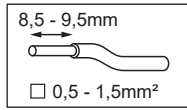

Marbul suspension adjustable LED GI

142330XX_142340XX_142350XX_142333XX_142343XX_142353XX-B1

VOLTAGE 230V
POWER 8.5W

CE 220-230V 50-60Hz