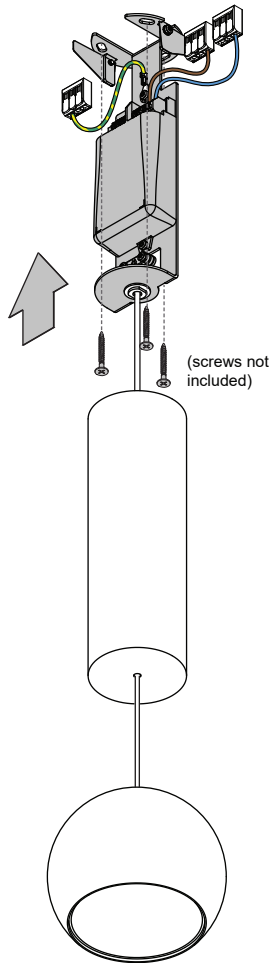

Marbul suspension LED GI

142300XX_142303XX_142310XX_142313XX_142320XX_142323XX-B1

VOLTAGE 230V
POWER 8.5W