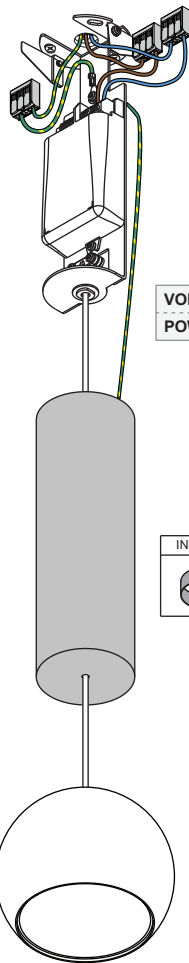

Marbul suspension LED GI

142300XX_142303XX_142310XX_142313XX_142320XX_142323XX-B1

VOLTAGE 230V
POWER 8.5W