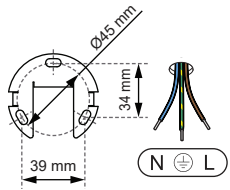

Marbul suspension LED GI

142300XX_142303XX_142310XX_142313XX_142320XX_142323XX-B1

VOLTAGE 230V
POWER 8.5W