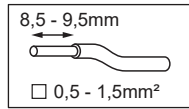

Marbul suspension LED GI

142300XX_142303XX_142310XX_142313XX_142320XX_142323XX-B1

VOLTAGE 230V
POWER 8.5W