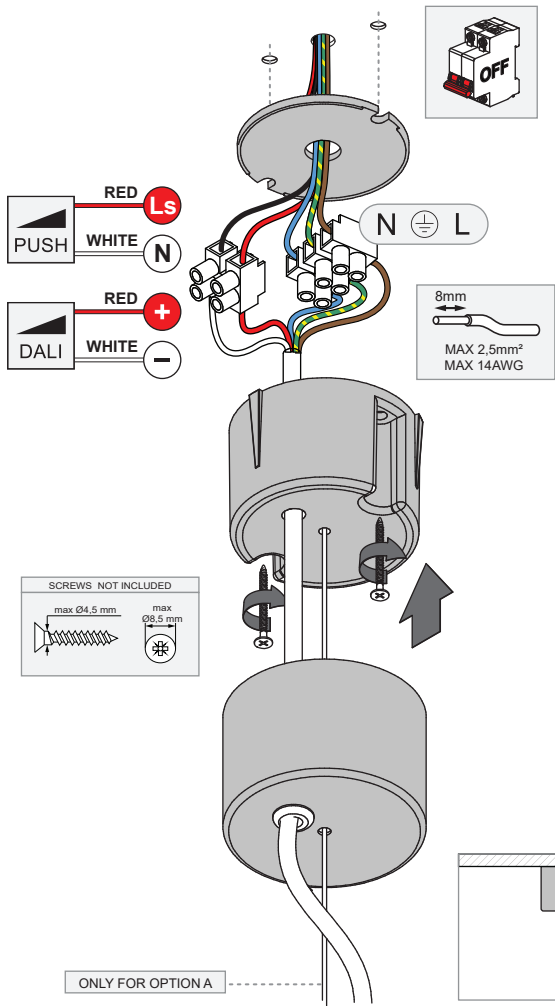

# Vaeder Suspension (Power Feed Surface) LED GI PushDim/DALI

140843XX\_140844XX\_140845XX

## 1 ELECTRICAL CONNECTION

## 2 SUSPENSION CABLE