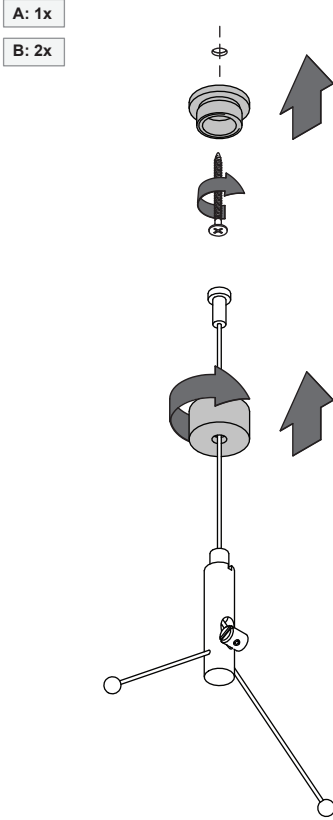

# Vaeder Suspension (Power Feed Surface) LED GI PushDim/DALI

140843XX\_140844XX\_140845XX

## 1 ELECTRICAL CONNECTION

## 2 SUSPENSION CABLE