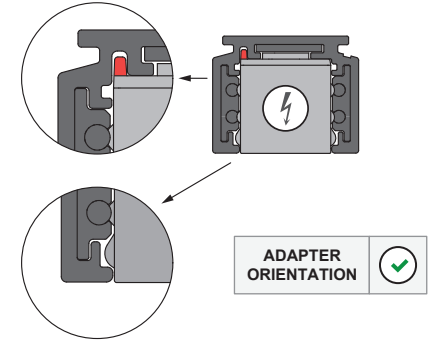

## 1.1 INSTALLATION

## 1.2 INSTALLATION

## ELECTRICAL

Replace protective shield when broken. The luminaire shall only be used complete with its protective shield. Reference number: 1014378

**LIGHT SOURCE - DO NOT TOUCH LED**  
Touching the LED can result in permanent damage of the light source. The light source contained in this luminaire shall only be replaced by the manufacturer or his service agent or a similar qualified person.