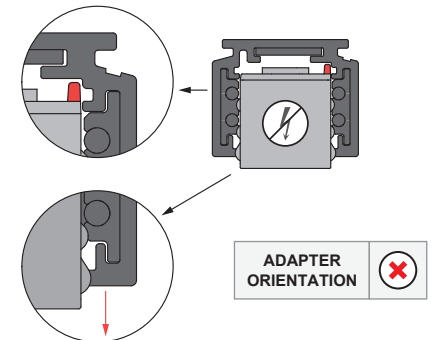

## 1.1 INSTALLATION

## 1.2 INSTALLATION

## ELECTRICAL

Replace protective shield when broken. The luminaire shall only be used complete with its protective shield. Reference number: 1014378

**LIGHT SOURCE - DO NOT TOUCH LED**  
Touching the LED can result in permanent damage of the light source. The light source contained in this luminaire shall only be replaced by the manufacturer or his service agent or a similar qualified person.