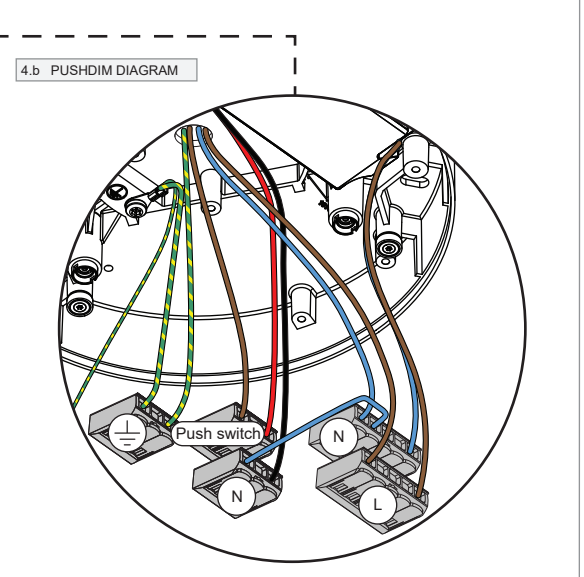

Ceiling base Ø200 dali/pushdim GI for 3x jack warm dim

134925XX

DRIVERS & ACCESSORIES

For latest version of driver matrix and available accessories check www.supermodular.com or connect with your sales contact.

PREVENTING ELECTROSTATIC DAMAGE

A discharge of static electricity may damage sensitive components. Always be properly grounded when touching leads or circuitry inside the luminaire. Use a wrist strap connected by a ground cord to the housing. Avoid touching the light sources with bare hands.