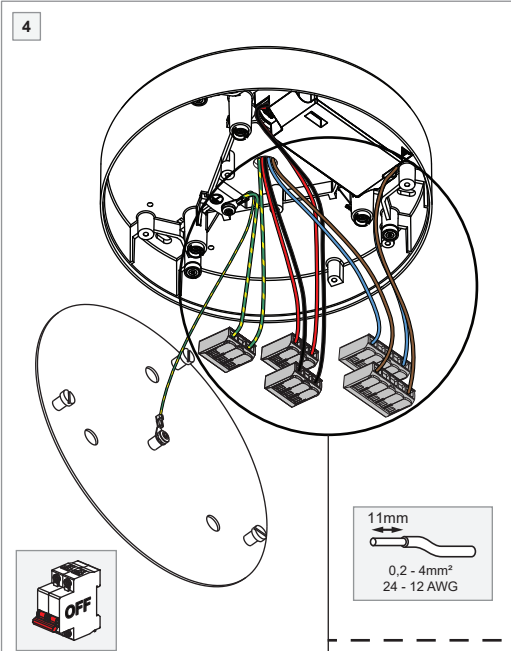

Ceiling base Ø200 dali/pushdim GI for 3x jack warm dim

134925XX

DRIVERS & ACCESSORIES

For latest version of driver matrix and available accessories check www.supermodular.com or connect with your sales contact.

PREVENTING ELECTROSTATIC DAMAGE

A discharge of static electricity may damage sensitive components. Always be properly grounded when touching leads or circuitry inside the luminaire. Use a wrist strap connected by a ground cord to the housing. Avoid touching the light sources with bare hands.