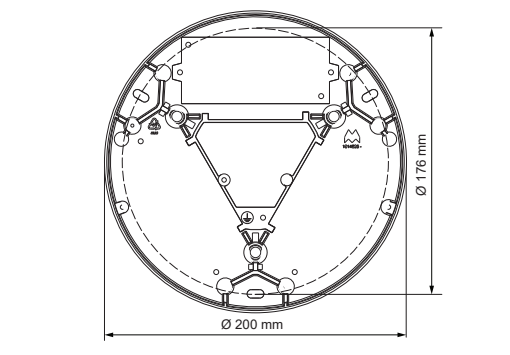

Ceiling base Ø200 dali/pushdim GI for 3x jack warm dim

134925XX

DRIVERS & ACCESSORIES

For latest version of driver matrix and available accessories check www.supermodular.com or connect with your sales contact.