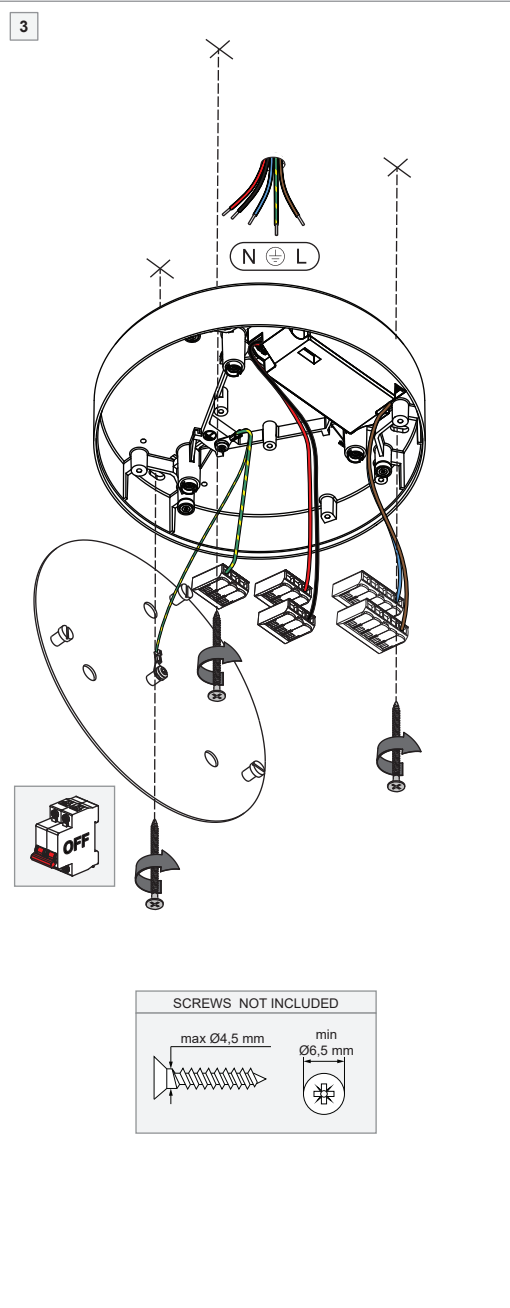

Ceiling base Ø200 dali/pushdim GI for 3x jack warm dim

134925XX

DRIVERS & ACCESSORIES

For latest version of driver matrix and available accessories check www.supermodular.com or connect with your sales contact.

PREVENTING ELECTROSTATIC DAMAGE

A discharge of static electricity may damage sensitive components. Always be properly grounded when touching leads or circuitry inside the luminaire. Use a wrist strap connected by a ground cord to the housing. Avoid touching the light sources with bare hands.