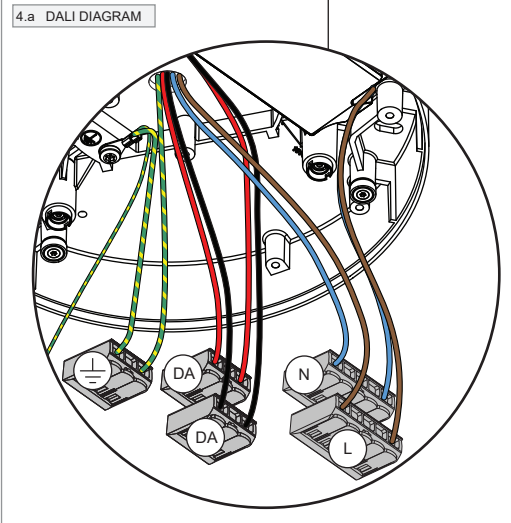

Ceiling base Ø200 dali/pushdim GI for 3x jack warm dim

134925XX

DRIVERS & ACCESSORIES

For latest version of driver matrix and available accessories check www.supermodular.com or connect with your sales contact.

PREVENTING ELECTROSTATIC DAMAGE

A discharge of static electricity may damage sensitive components. Always be properly grounded when touching leads or circuitry inside the luminaire. Use a wrist strap connected by a ground cord to the housing. Avoid touching the light sources with bare hands.