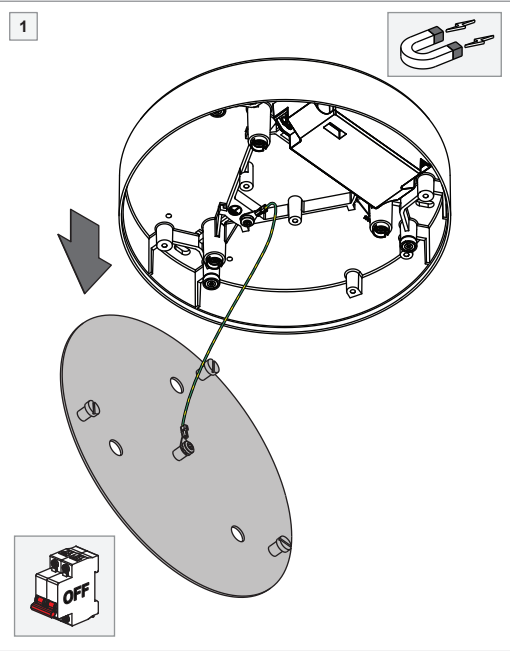

Ceiling base Ø200 dali/pushdim GI for 3x jack warm dim

134925XX

DRIVERS & ACCESSORIES

For latest version of driver matrix and available accessories check www.supermodular.com or connect with your sales contact.

PREVENTING ELECTROSTATIC DAMAGE

A discharge of static electricity may damage sensitive components. Always be properly grounded when touching leads or circuitry inside the luminaire. Use a wrist strap connected by a ground cord to the housing. Avoid touching the light sources with bare hands.