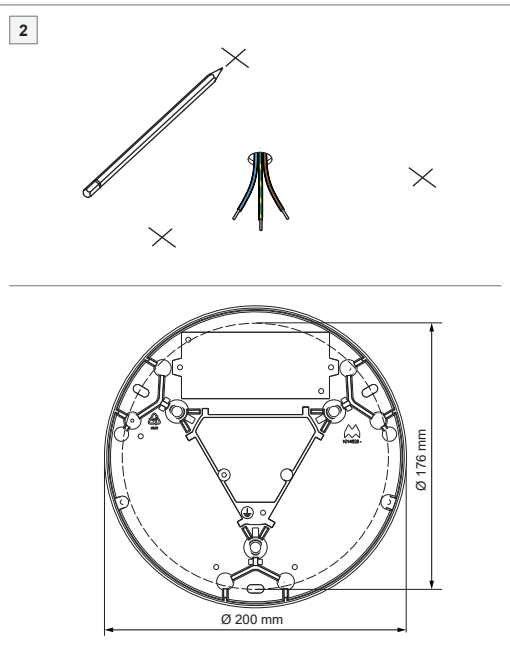

Ceiling base Ø200 Tre dim GI for 3x jack warm dim

134921XX

PREVENTING ELECTROSTATIC DAMAGE

A discharge of static electricity may damage sensitive components. Always be properly grounded when touching leads or circuitry inside the luminaire. Use a wrist strap connected by a ground cord to the housing. Avoid touching the light sources with bare hands.