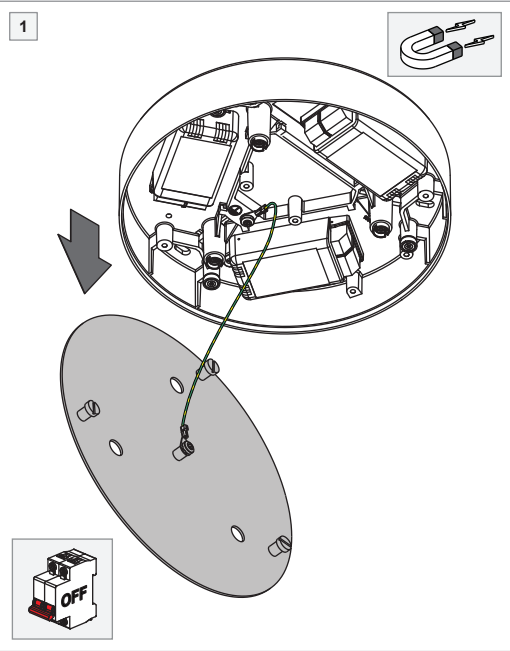

Ceiling base Ø200 Tre dim GI for 3x jack warm dim

134921XX

PREVENTING ELECTROSTATIC DAMAGE

A discharge of static electricity may damage sensitive components. Always be properly grounded when touching leads or circuitry inside the luminaire. Use a wrist strap connected by a ground cord to the housing. Avoid touching the light sources with bare hands.