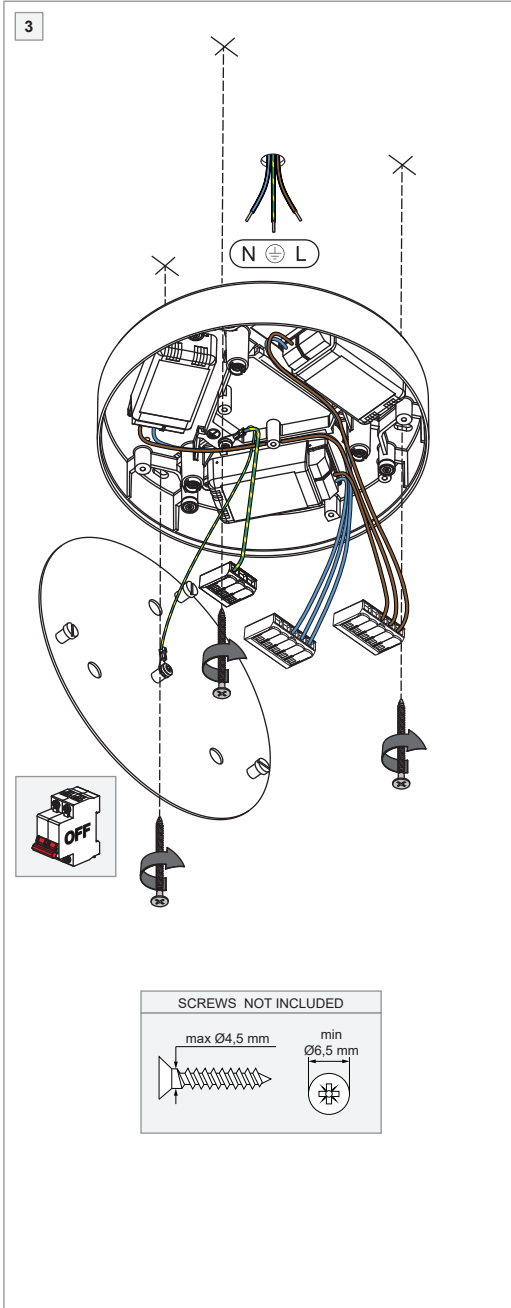

Ceiling base Ø200 Tre dim GI for 3x jack warm dim

134921XX

PREVENTING ELECTROSTATIC DAMAGE

A discharge of static electricity may damage sensitive components. Always be properly grounded when touching leads or circuitry inside the luminaire. Use a wrist strap connected by a ground cord to the housing. Avoid touching the light sources with bare hands.