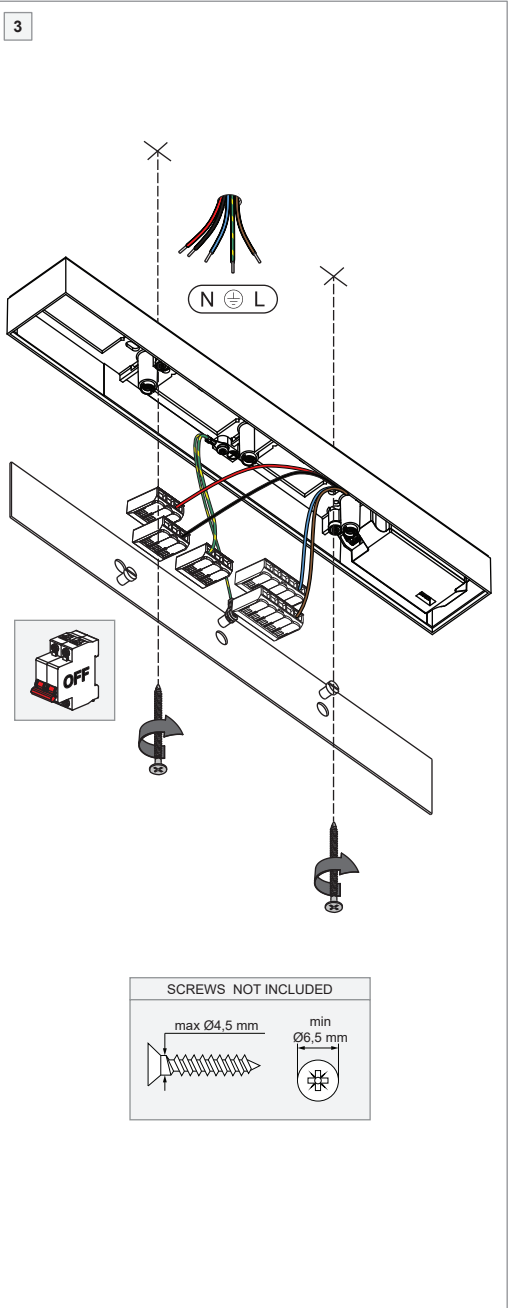

Ceiling base 420x58 dali/pushdim GI for 3x jack

134914XX

DRIVERS & ACCESSORIES

For latest version of driver matrix and available accessories check www.supermodular.com or connect with your sales contact.

PREVENTING ELECTROSTATIC DAMAGE

 A discharge of static electricity may damage sensitive components. Always be properly grounded when touching leads or circuitry inside the luminaire. Use a wrist strap connected by a ground cord to the housing. Avoid touching the light sources with bare hands.