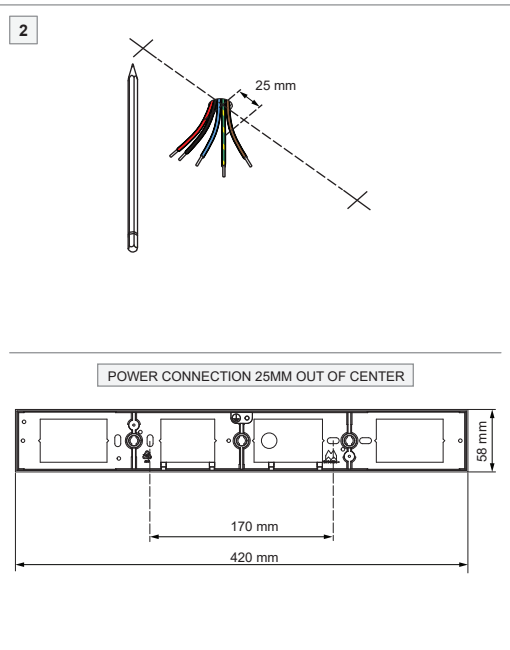

Ceiling base 420x58 dali/pushdim GI for 3x jack

134914XX

DRIVERS & ACCESSORIES

For latest version of driver matrix and available accessories check www.supermodular.com or connect with your sales contact.