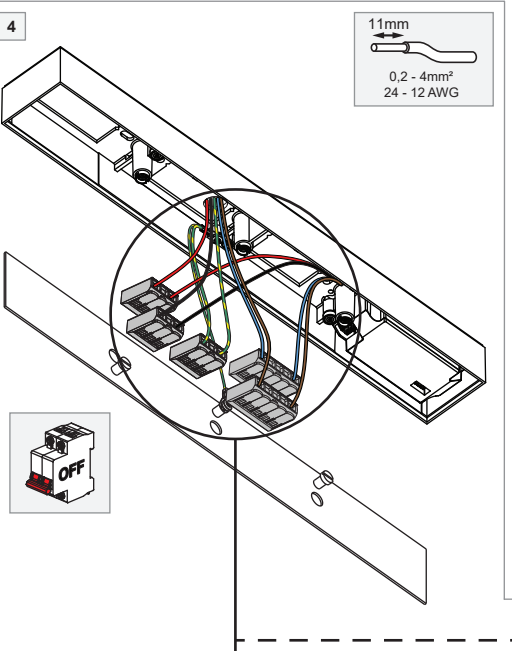

Ceiling base 420x58 dali/pushdim GI for 3x jack

134914XX

DRIVERS & ACCESSORIES

For latest version of driver matrix and available accessories check www.supermodular.com or connect with your sales contact.

PREVENTING ELECTROSTATIC DAMAGE

 A discharge of static electricity may damage sensitive components. Always be properly grounded when touching leads or circuitry inside the luminaire. Use a wrist strap connected by a ground cord to the housing. Avoid touching the light sources with bare hands.