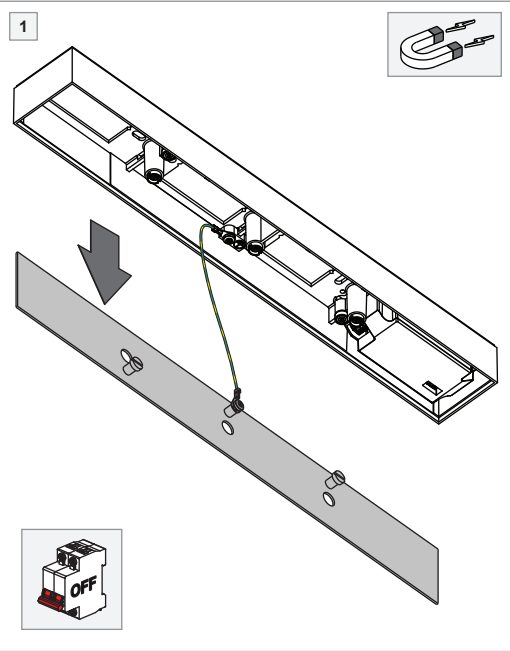

Ceiling base 420x58 dali/pushdim GI for 3x jack

134914XX

DRIVERS & ACCESSORIES

For latest version of driver matrix and available accessories check www.supermodular.com or connect with your sales contact.

PREVENTING ELECTROSTATIC DAMAGE

 A discharge of static electricity may damage sensitive components. Always be properly grounded when touching leads or circuitry inside the luminaire. Use a wrist strap connected by a ground cord to the housing. Avoid touching the light sources with bare hands.