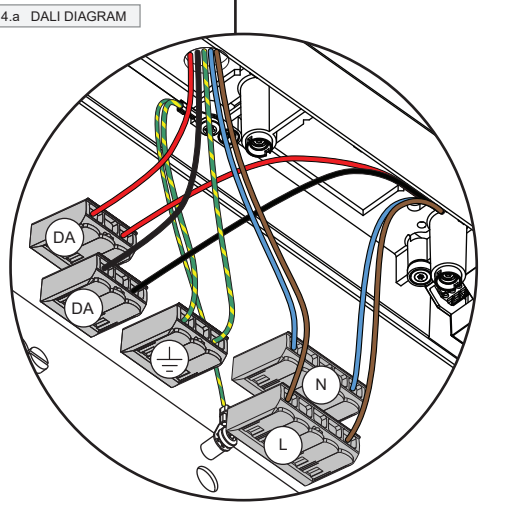

Ceiling base 420x58 dali/pushdim GI for 3x jack

134914XX

DRIVERS & ACCESSORIES

For latest version of driver matrix and available accessories check www.supermodular.com or connect with your sales contact.

PREVENTING ELECTROSTATIC DAMAGE

 A discharge of static electricity may damage sensitive components. Always be properly grounded when touching leads or circuitry inside the luminaire. Use a wrist strap connected by a ground cord to the housing. Avoid touching the light sources with bare hands.