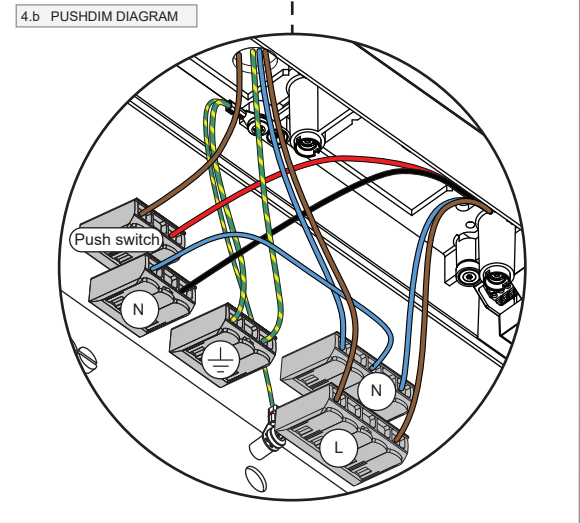

Ceiling base 420x58 dali/pushdim GI for 3x jack

134914XX

DRIVERS & ACCESSORIES

For latest version of driver matrix and available accessories check www.supermodular.com or connect with your sales contact.

PREVENTING ELECTROSTATIC DAMAGE

 A discharge of static electricity may damage sensitive components. Always be properly grounded when touching leads or circuitry inside the luminaire. Use a wrist strap connected by a ground cord to the housing. Avoid touching the light sources with bare hands.