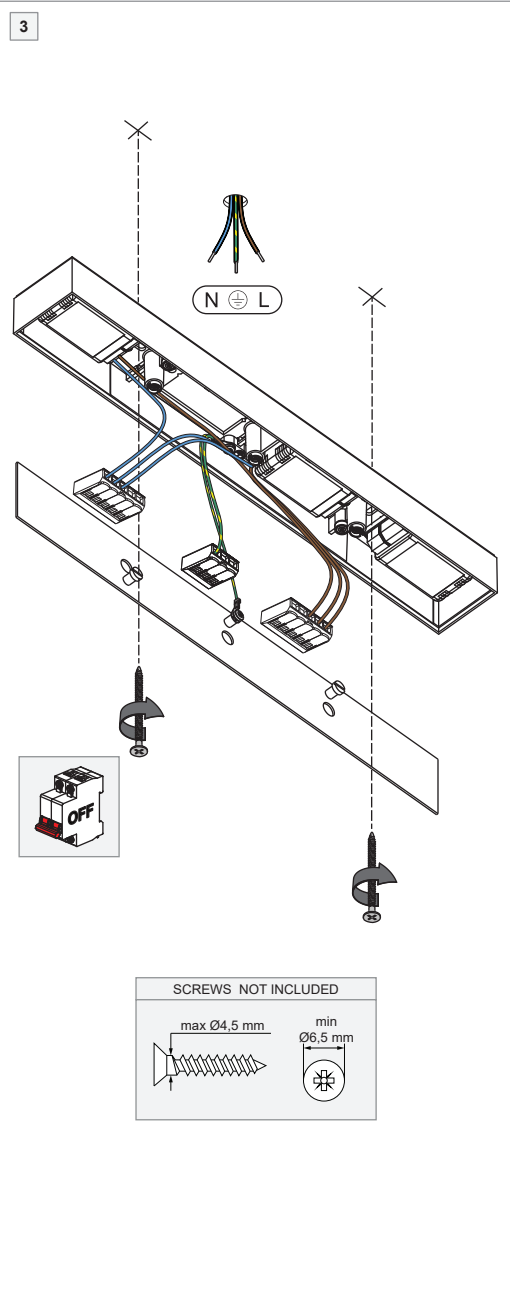

Ceiling base 420x58 Tre dim GI for 3x jack warm dim

134911XX

PREVENTING ELECTROSTATIC DAMAGE

A discharge of static electricity may damage sensitive components. Always be properly grounded when touching leads or circuitry inside the luminaire. Use a wrist strap connected by a ground cord to the housing. Avoid touching the light sources with bare hands.