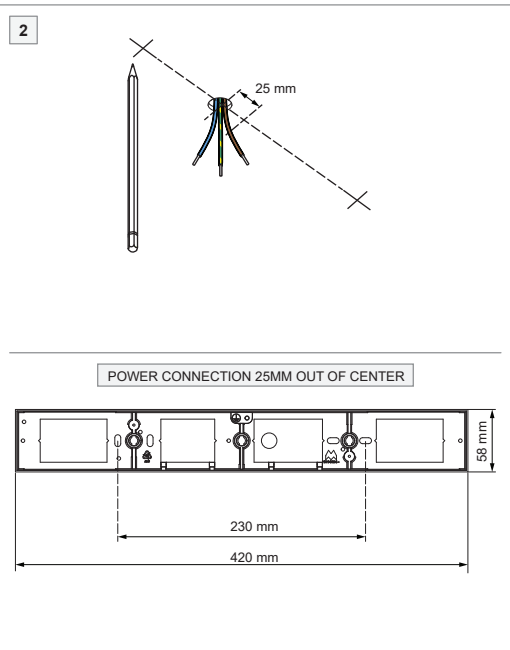

Ceiling base 420x58 Tre dim GI for 3x jack warm dim

134911XX

PREVENTING ELECTROSTATIC DAMAGE

A discharge of static electricity may damage sensitive components. Always be properly grounded when touching leads or circuitry inside the luminaire. Use a wrist strap connected by a ground cord to the housing. Avoid touching the light sources with bare hands.