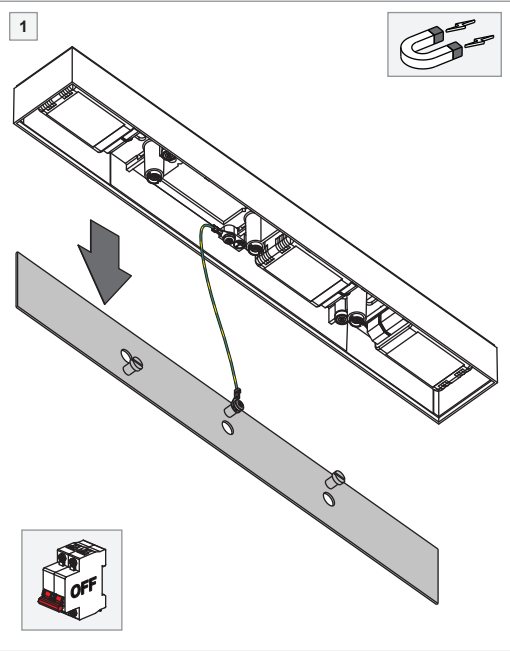

Ceiling base 420x58 Tre dim GI for 3x jack warm dim

134911XX

PREVENTING ELECTROSTATIC DAMAGE

A discharge of static electricity may damage sensitive components. Always be properly grounded when touching leads or circuitry inside the luminaire. Use a wrist strap connected by a ground cord to the housing. Avoid touching the light sources with bare hands.