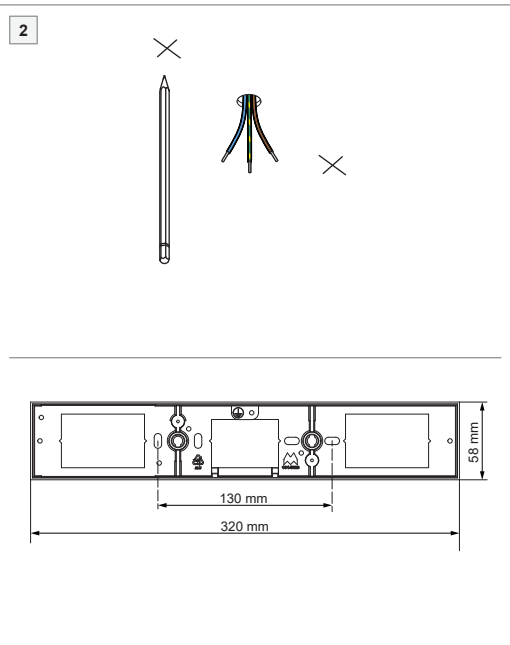

Ceiling base 320x58 Tre dim GI for 2x jack warm dim

134901XX

PREVENTING ELECTROSTATIC DAMAGE

A discharge of static electricity may damage sensitive components. Always be properly grounded when touching leads or circuitry inside the luminaire. Use a wrist strap connected by a ground cord to the housing. Avoid touching the light sources with bare hands.