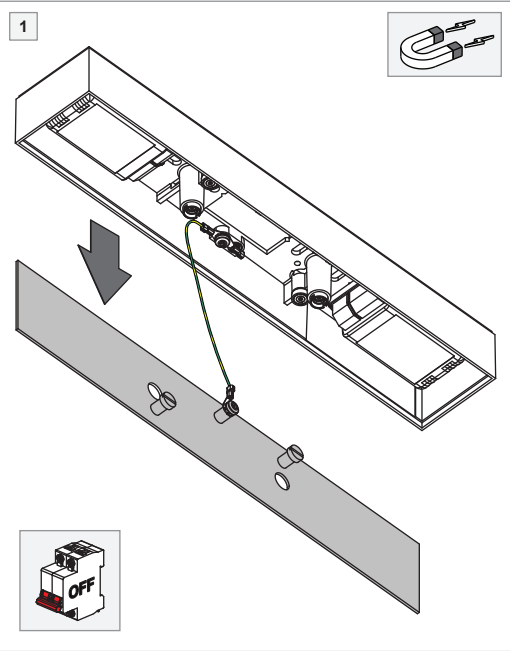

Ceiling base 320x58 Tre dim GI for 2x jack warm dim

134901XX

PREVENTING ELECTROSTATIC DAMAGE

A discharge of static electricity may damage sensitive components. Always be properly grounded when touching leads or circuitry inside the luminaire. Use a wrist strap connected by a ground cord to the housing. Avoid touching the light sources with bare hands.