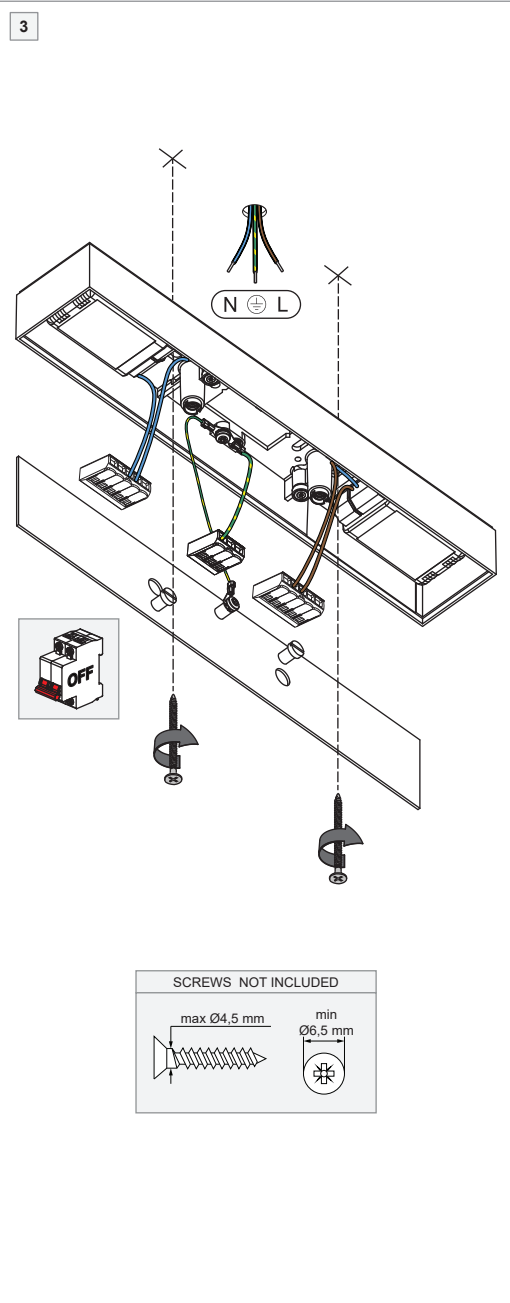

Ceiling base 320x58 Tre dim GI for 2x jack warm dim

134901XX

PREVENTING ELECTROSTATIC DAMAGE

A discharge of static electricity may damage sensitive components. Always be properly grounded when touching leads or circuitry inside the luminaire. Use a wrist strap connected by a ground cord to the housing. Avoid touching the light sources with bare hands.