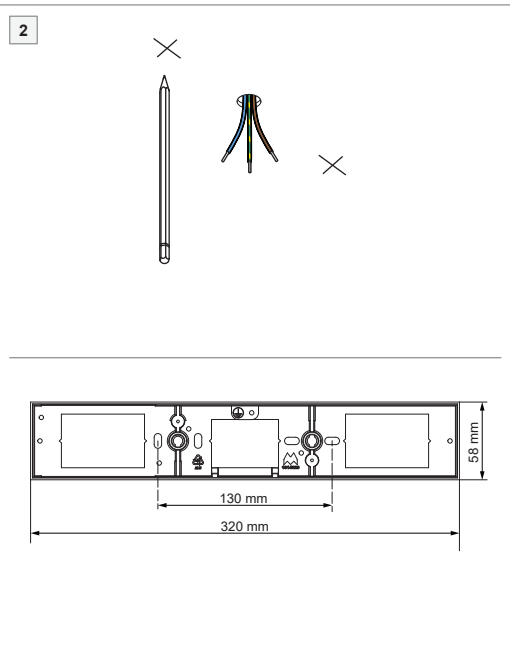

Ceiling base 320x58 Tre dim GI for 2x jack

134900XX

PREVENTING ELECTROSTATIC DAMAGE

 A discharge of static electricity may damage sensitive components. Always be properly grounded when touching leads or circuitry inside the luminaire. Use a wrist strap connected by a ground cord to the housing. Avoid touching the light sources with bare hands.