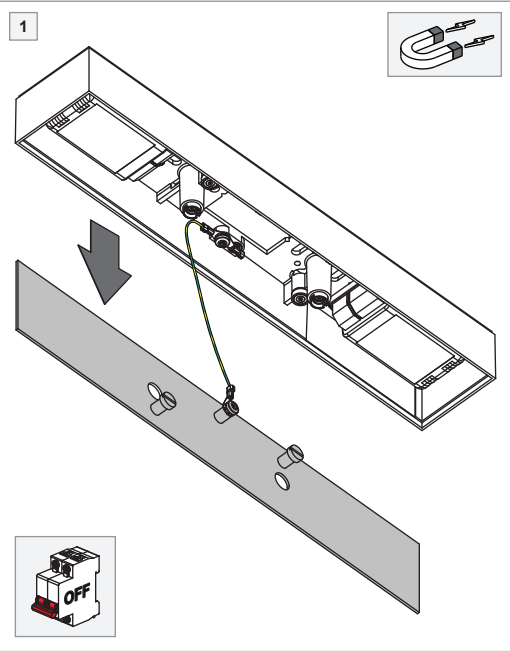

Ceiling base 320x58 Tre dim GI for 2x jack

134900XX

PREVENTING ELECTROSTATIC DAMAGE

 A discharge of static electricity may damage sensitive components. Always be properly grounded when touching leads or circuitry inside the luminaire. Use a wrist strap connected by a ground cord to the housing. Avoid touching the light sources with bare hands.