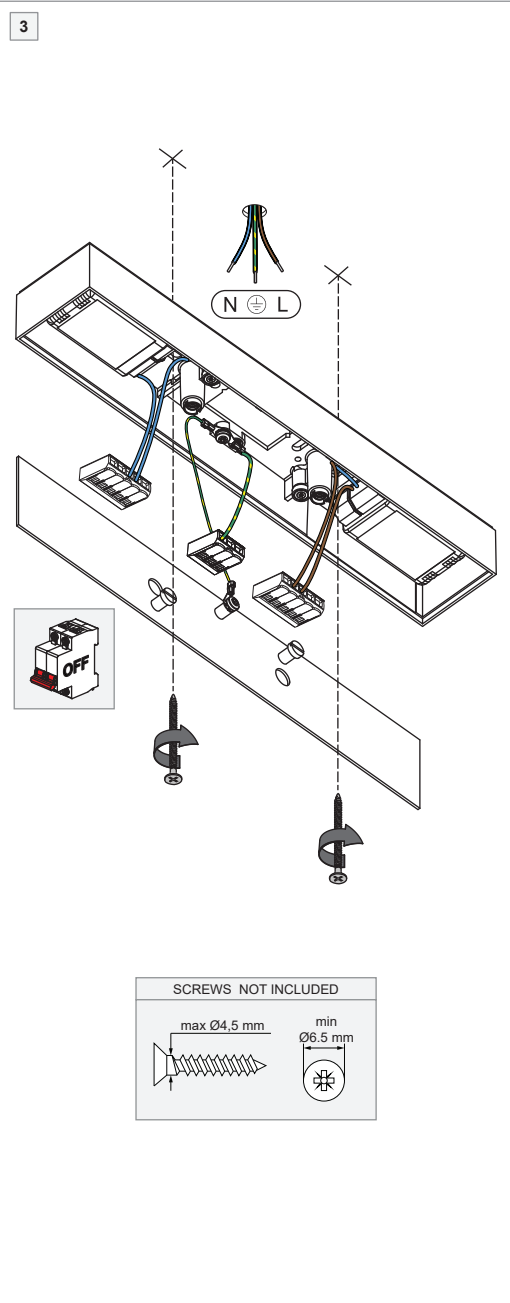

Ceiling base 320x58 Tre dim GI for 2x jack

134900XX

PREVENTING ELECTROSTATIC DAMAGE

 A discharge of static electricity may damage sensitive components. Always be properly grounded when touching leads or circuitry inside the luminaire. Use a wrist strap connected by a ground cord to the housing. Avoid touching the light sources with bare hands.