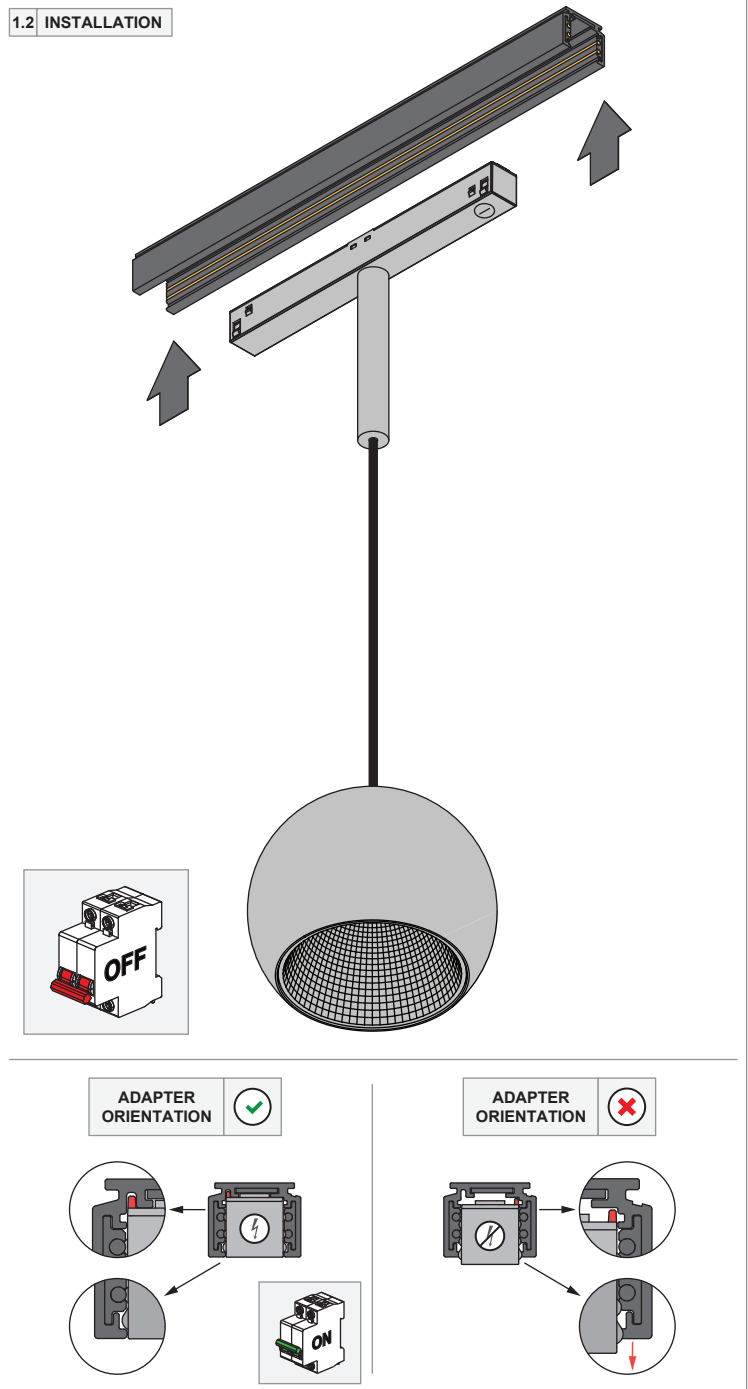

Marbul suspension track 48V LED GI

134800XX_134801XX_134802XX_134803XX_134804XX_134805XX

1.1 INSTALLATION

1.2 INSTALLATION

2.1 UNINSTALL

2.2 UNINSTALL

2.3 UNINSTALL