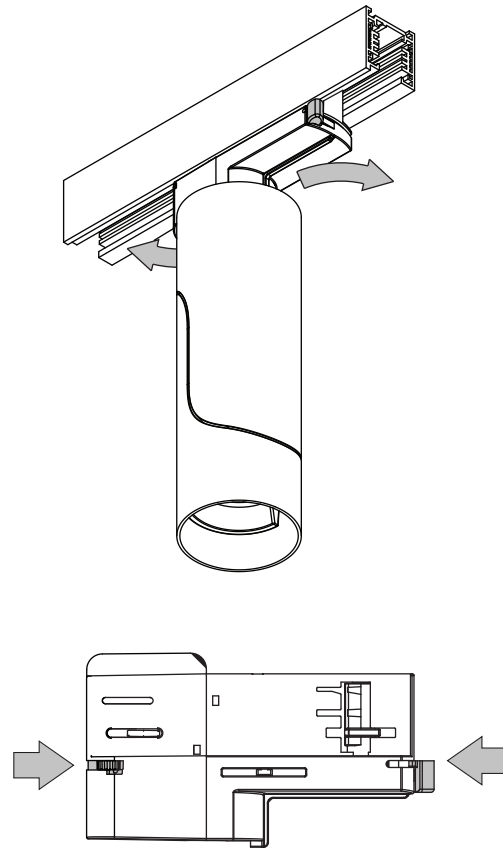

Semih 61 TRACK GI LED DALI

134414XX_134415XX

! The light source contained in this luminaire shall only be replaced by the manufacturer or his service agent or a similar qualified person

ONLY TO BE USED WITH OPTICS:

- 10217003 Lens ø26,5 LED medium
- 10217003 Lens + 10213802 Snoot ø57
- 10218030 Magnetic reflector ø57 LED spot
- 10218130 Magnetic reflector ø57 LED medium
- 10218230 Magnetic reflector ø57 LED flood