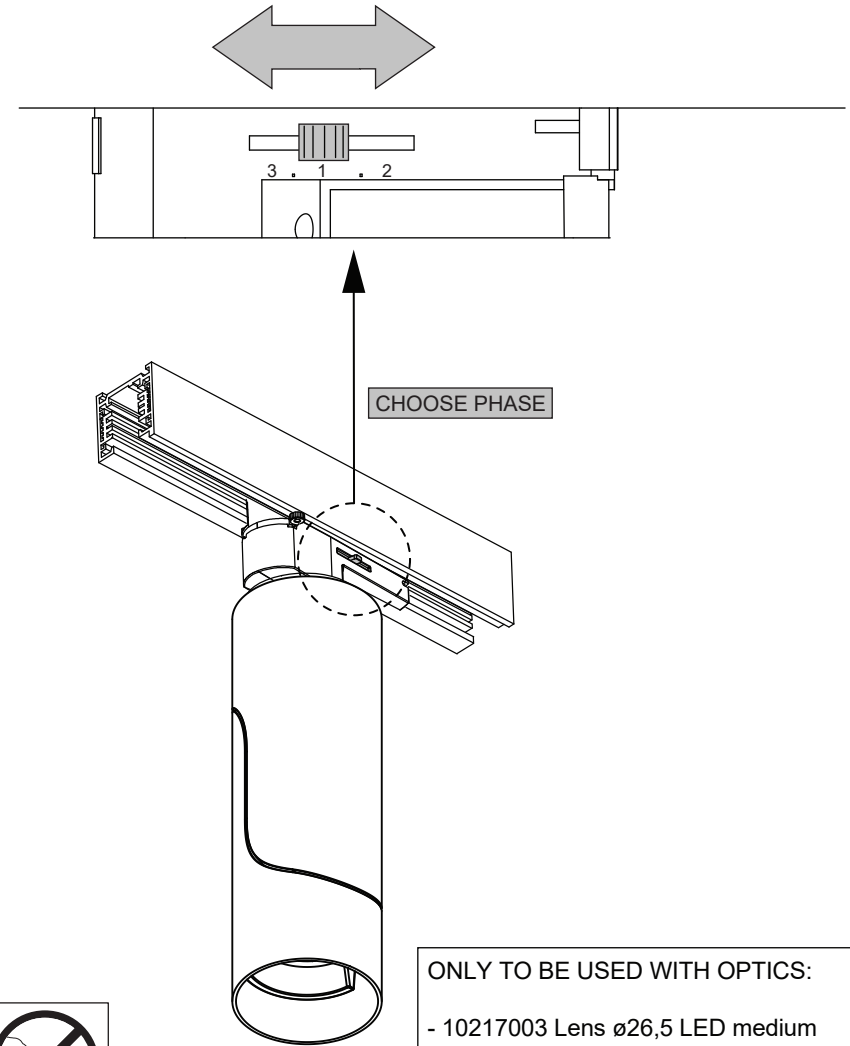

Semih 61 TRACK GI LED DALI

134414XX_134415XX

! The light source contained in this luminaire shall only be replaced by the manufacturer or his service agent or a similar qualified person

ONLY TO BE USED WITH OPTICS:

- 10217003 Lens ø26,5 LED medium
- 10217003 Lens + 10213802 Snoot ø57
- 10218030 Magnetic reflector ø57 LED spot
- 10218130 Magnetic reflector ø57 LED medium
- 10218230 Magnetic reflector ø57 LED flood