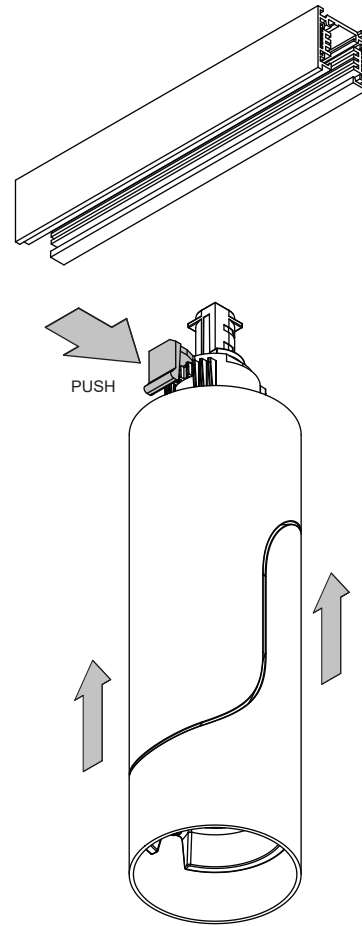

Semih 61 TRACK GI LED TRE

134410XX_134411XX

ONLY SUITABLE FOR USE WITH GLOBAL TRAC PRO XTS AND XTSF TRACK RAIL SYSTEMS

The light source contained in this luminaire shall only be replaced by the manufacturer or his service agent or a similar qualified person

- ONLY TO BE USED WITH OPTICS:
- 10217003 Lens ø26,5 LED medium
 - 10217003 Lens + 10213802 Snoot ø57
 - 10218030 Magnetic reflector ø57 LED spot
 - 10218130 Magnetic reflector ø57 LED medium
 - 10218230 Magnetic reflector ø57 LED flood