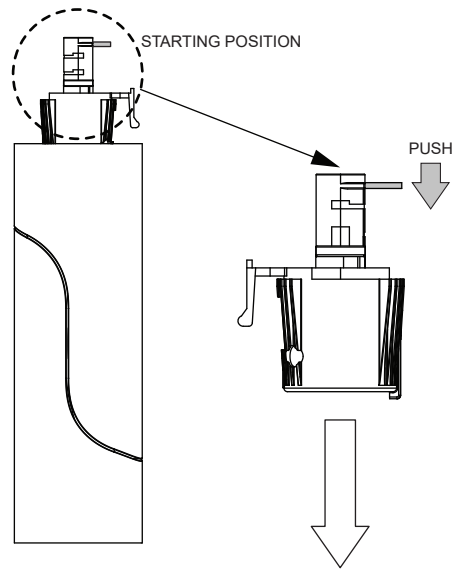

Semih 61 TRACK GI LED TRE

134410XX_134411XX

ONLY SUITABLE FOR USE WITH GLOBAL TRAC PRO XTS AND XTSF TRACK RAIL SYSTEMS

The light source contained in this luminaire shall only be replaced by the manufacturer or his service agent or a similar qualified person

- ONLY TO BE USED WITH OPTICS:
- 10217003 Lens ø26,5 LED medium
 - 10217003 Lens + 10213802 Snoot ø57
 - 10218030 Magnetic reflector ø57 LED spot
 - 10218130 Magnetic reflector ø57 LED medium
 - 10218230 Magnetic reflector ø57 LED flood