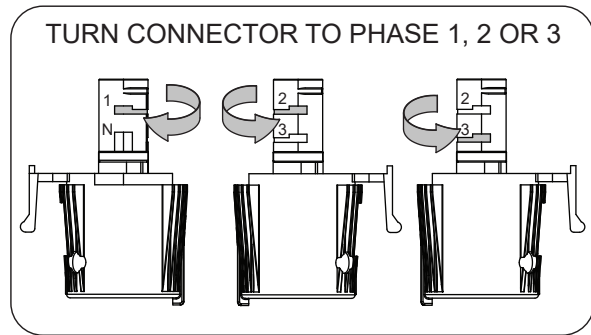

Semih 61 TRACK GI LED TRE

134410XX_134411XX

ONLY SUITABLE FOR USE WITH GLOBAL TRAC PRO XTS AND XTSF TRACK RAIL SYSTEMS

The light source contained in this luminaire shall only be replaced by the manufacturer or his service agent or a similar qualified person