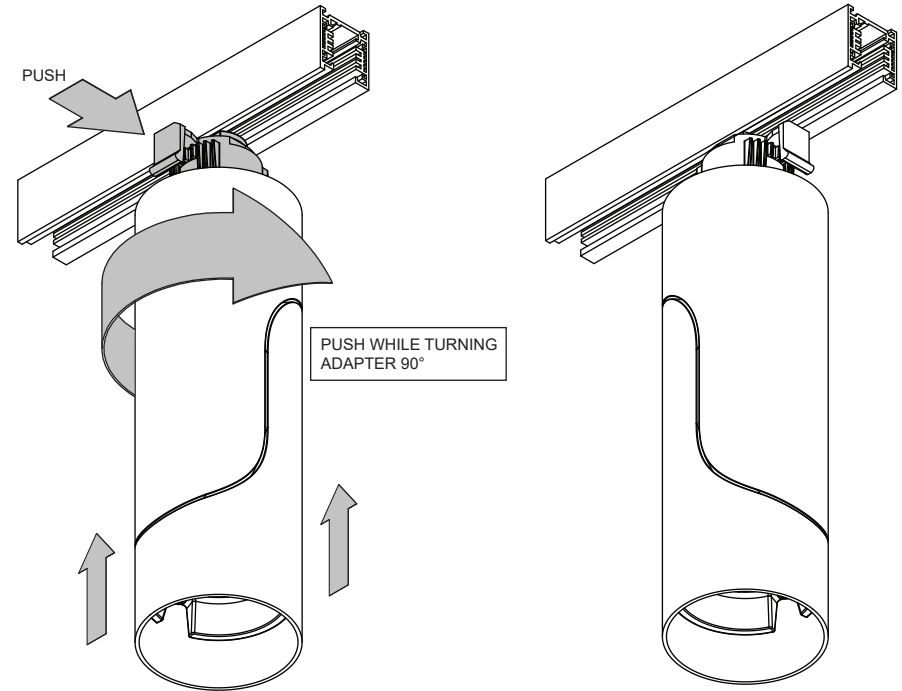

Semih 61 TRACK GI LED TRE

134410XX_134411XX

ONLY SUITABLE FOR USE WITH GLOBAL TRAC PRO XTS AND XTSF TRACK RAIL SYSTEMS

The light source contained in this luminaire shall only be replaced by the manufacturer or his service agent or a similar qualified person

- ONLY TO BE USED WITH OPTICS:
- 10217003 Lens ø26,5 LED medium
 - 10217003 Lens + 10213802 Snoot ø57
 - 10218030 Magnetic reflector ø57 LED spot
 - 10218130 Magnetic reflector ø57 LED medium
 - 10218230 Magnetic reflector ø57 LED flood