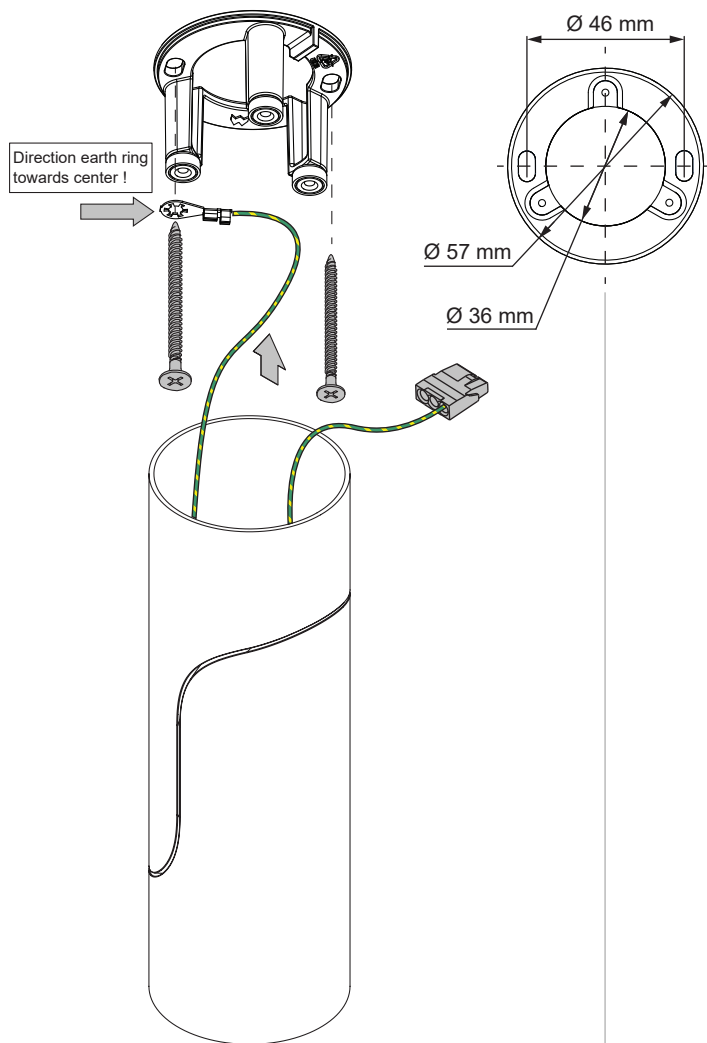

Semih 61 ceiling LED warm dim Tre dim GI

134406XX

(SCREWS NOT INCLUDED)

ONLY TO BE USED WITH OPTICS:

- 10218730 Magnetic reflector Ø57 LED WD Medium Ano Alu
- 10218930 Magnetic reflector Ø57 LED WD Medium Ano Gold
- 10219130 Magnetic reflector Ø57 LED WD Medium Ano Champ
- 10218830 Magnetic reflector Ø57 LED WD Flood Ano Alu
- 10219030 Magnetic reflector Ø57 LED WD Flood Ano Gold
- 10219230 Magnetic reflector Ø57 LED WD Flood Ano Champ