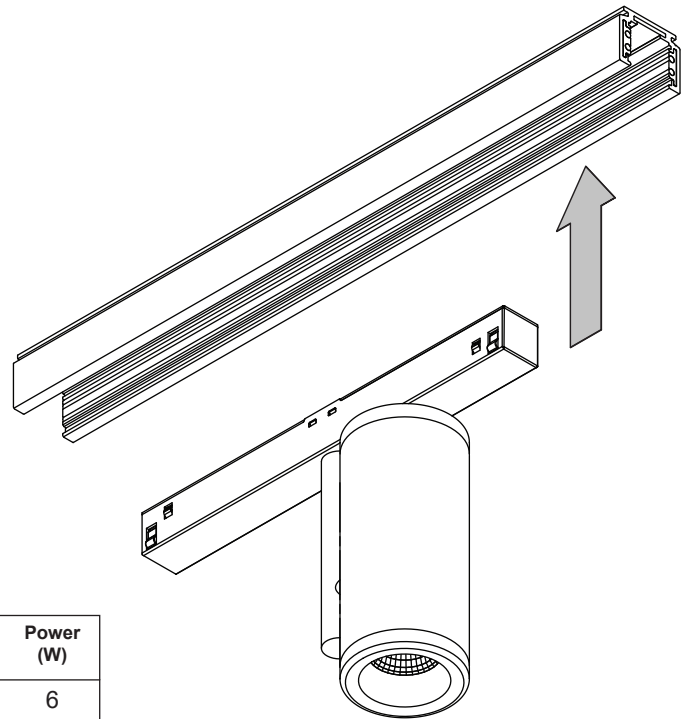

Médard 42 Track 48V 1x

13430XXX 134330XX 134331XX

 The light source contained in this luminaire shall only be replaced by the manufacturer or his service agent or a similar qualified person

	Voltage (V)	Power (W)
Warm Dim	48	6
2700K & 3000K	48	8,1