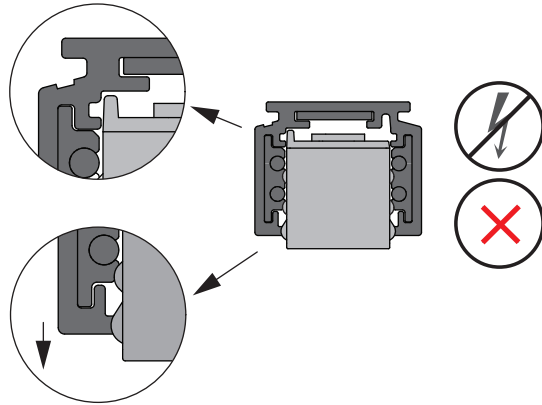

Médard 42 Track 48V 1x

13430XXX 134330XX 134331XX

 The light source contained in this luminaire shall only be replaced by the manufacturer or his service agent or a similar qualified person

	Voltage (V)	Power (W)
Warm Dim	48	6
2700K & 3000K	48	8,1

DO NOT TOUCH LED

CAN BE USED WITH Drivers:
see driver matrix - latest version on website www.supermodu