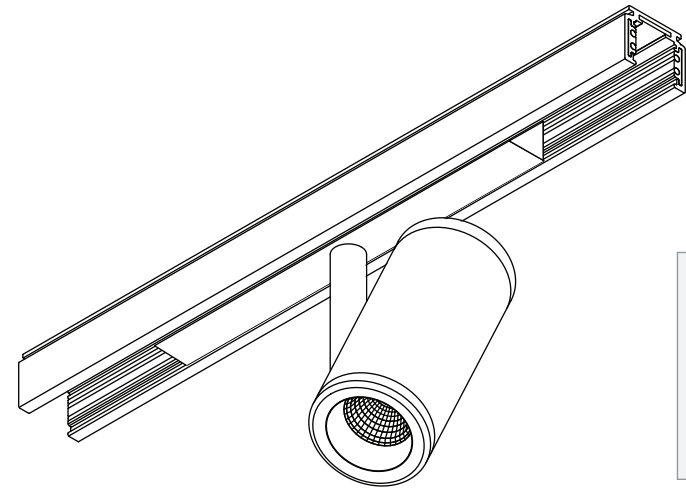

Médard 42 Track 48V 1x

13430XXX 134330XX 134331XX

 The light source contained in this luminaire shall only be replaced by the manufacturer or his service agent or a similar qualified person

	Voltage (V)	Power (W)
Warm Dim	48	6
2700K & 3000K	48	8,1