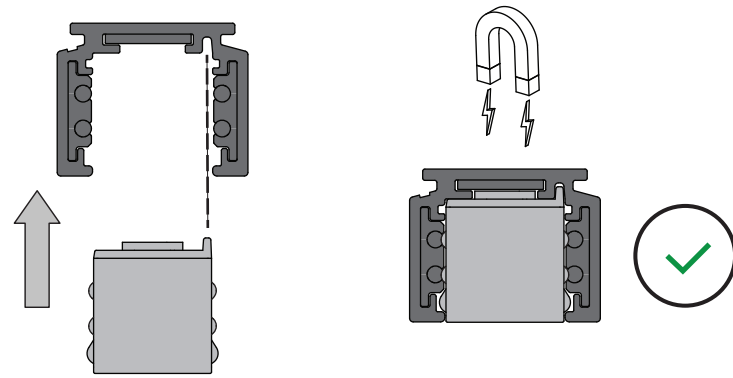

Médard 42 Track 48V 1x

13430XXX 134330XX 134331XX

 The light source contained in this luminaire shall only be replaced by the manufacturer or his service agent or a similar qualified person

	Voltage (V)	Power (W)
Warm Dim	48	6
2700K & 3000K	48	8,1