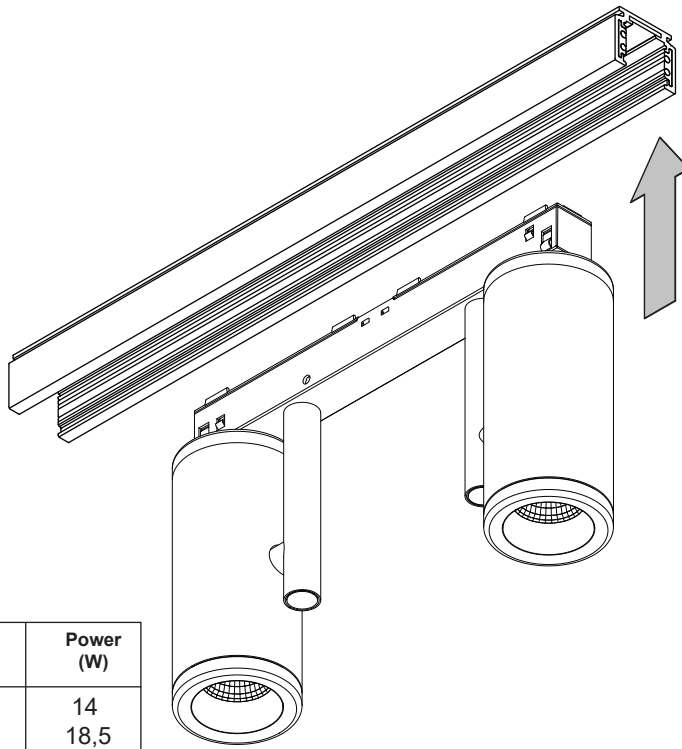

# Médard 42 Track 48V 2x

13431XXX 134332XX 134333XX 134336XX 134337XX

	Voltage (V)	Power (W)
Warm Dim	48	14
2700K & 3000K	48	18,5

	<b>LIGHT SOURCE - DO NOT TOUCH LED</b> Touching the LED can result in permanent damage of the light source. The light source contained in this luminaire shall only be replaced by the manufacturer or his service agent or a similar qualified person.
	<b>PREVENTING ELECTROSTATIC DAMAGE</b> A discharge of static electricity may damage sensitive components. Always be properly grounded when touching leads or circuitry inside the luminaire. Use a wrist strap connected by a ground cord to the housing. Avoid touching the light sources with bare hands.
<b>DRIVERS &amp; ACCESSORIES</b>	
For latest version of driver matrix and available accessories check <a href="http://www.supermodular.com">www.supermodular.com</a> or connect with your sales contact.	