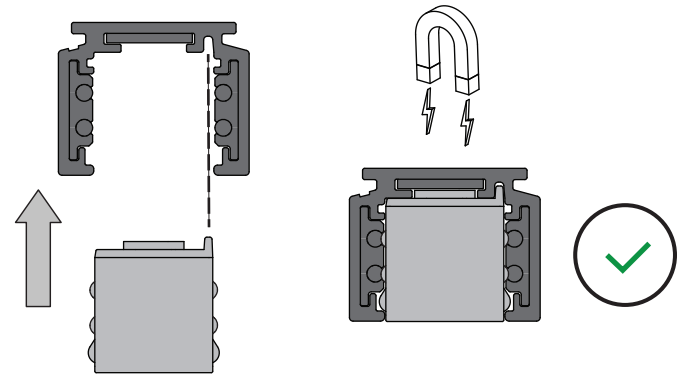

# Médard 42 Track 48V 2x

13431XXX 134332XX 134333XX 134336XX 134337XX

	Voltage (V)	Power (W)
Warm Dim	48	14
2700K & 3000K	48	18,5

	<b>LIGHT SOURCE - DO NOT TOUCH LED</b> Touching the LED can result in permanent damage of the light source. The light source contained in this luminaire shall only be replaced by the manufacturer or his service agent or a similar qualified person.
	<b>PREVENTING ELECTROSTATIC DAMAGE</b> A discharge of static electricity may damage sensitive components. Always be properly grounded when touching leads or circuitry inside the luminaire. Use a wrist strap connected by a ground cord to the housing. Avoid touching the light sources with bare hands.
<b>DRIVERS &amp; ACCESSORIES</b>	
For latest version of driver matrix and available accessories check <a href="http://www.supermodular.com">www.supermodular.com</a> or connect with your sales contact.	