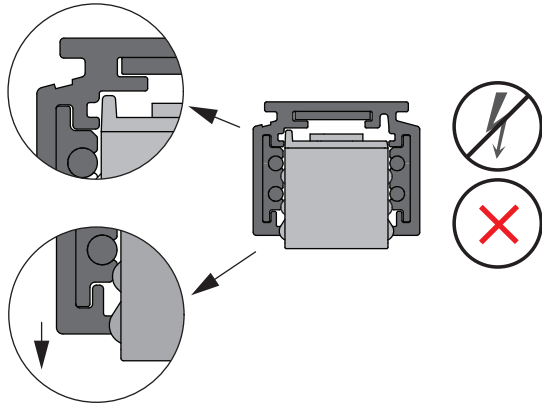

# Médard 42 Track 48V 2x

13431XXX 134332XX 134333XX 134336XX 134337XX

	Voltage (V)	Power (W)
Warm Dim	48	14
2700K & 3000K	48	18,5

	<b>LIGHT SOURCE - DO NOT TOUCH LED</b> Touching the LED can result in permanent damage of the light source. The light source contained in this luminaire shall only be replaced by the manufacturer or his service agent or a similar qualified person.
	<b>PREVENTING ELECTROSTATIC DAMAGE</b> A discharge of static electricity may damage sensitive components. Always be properly grounded when touching leads or circuitry inside the luminaire. Use a wrist strap connected by a ground cord to the housing. Avoid touching the light sources with bare hands.
<b>DRIVERS &amp; ACCESSORIES</b>	
For latest version of driver matrix and available accessories check <a href="http://www.supermodular.com">www.supermodular.com</a> or connect with your sales contact.	