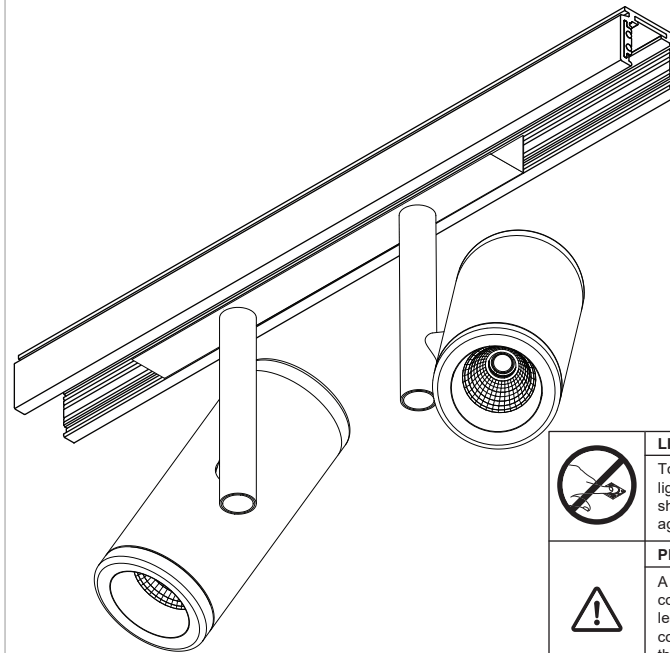

# Médard 42 Track 48V 2x

13431XXX 134332XX 134333XX 134336XX 134337XX

	Voltage (V)	Power (W)
Warm Dim	48	14
2700K & 3000K	48	18,5

	<b>LIGHT SOURCE - DO NOT TOUCH LED</b> Touching the LED can result in permanent damage of the light source. The light source contained in this luminaire shall only be replaced by the manufacturer or his service agent or a similar qualified person.
	<b>PREVENTING ELECTROSTATIC DAMAGE</b> A discharge of static electricity may damage sensitive components. Always be properly grounded when touching leads or circuitry inside the luminaire. Use a wrist strap connected by a ground cord to the housing. Avoid touching the light sources with bare hands.
<b>DRIVERS &amp; ACCESSORIES</b>	
For latest version of driver matrix and available accessories check <a href="http://www.supermodular.com">www.supermodular.com</a> or connect with your sales contact.	