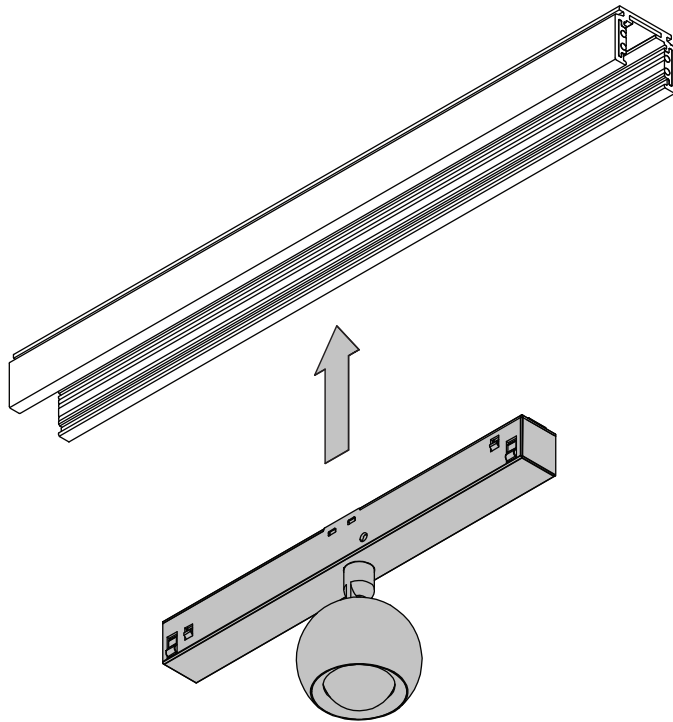

# Marbulito Track 48V 1xLED GI

134200XX\_134201XX\_134204XX\_134205XX

|  |   |
|--|---|
|  | <p><b>LIGHT SOURCE - DO NOT TOUCH LED</b></p> <p>Touching the LED can result in permanent damage of the light source. The light source contained in this luminaire shall only be replaced by the manufacturer or his service agent or a similar qualified person.</p>   |
|  | <p><b>PREVENTING ELECTROSTATIC DAMAGE</b></p> <p>A discharge of static electricity may damage sensitive components. Always be properly grounded when touching leads or circuitry inside the luminaire. Use a wrist strap connected by a ground cord to the housing. Avoid touching the light sources with bare hands.</p> |