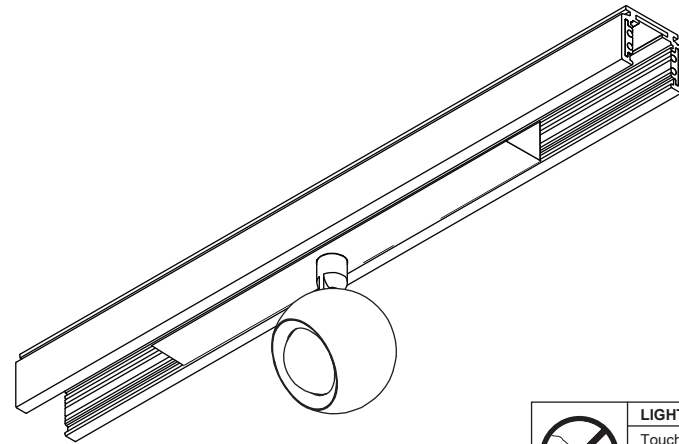

# Marbulito Track 48V 1xLED GI

134200XX\_134201XX\_134204XX\_134205XX

|  |   |
|--|---|
|  | <p><b>LIGHT SOURCE - DO NOT TOUCH LED</b></p> <p>Touching the LED can result in permanent damage of the light source. The light source contained in this luminaire shall only be replaced by the manufacturer or his service agent or a similar qualified person.</p>   |
|  | <p><b>PREVENTING ELECTROSTATIC DAMAGE</b></p> <p>A discharge of static electricity may damage sensitive components. Always be properly grounded when touching leads or circuitry inside the luminaire. Use a wrist strap connected by a ground cord to the housing. Avoid touching the light sources with bare hands.</p> |