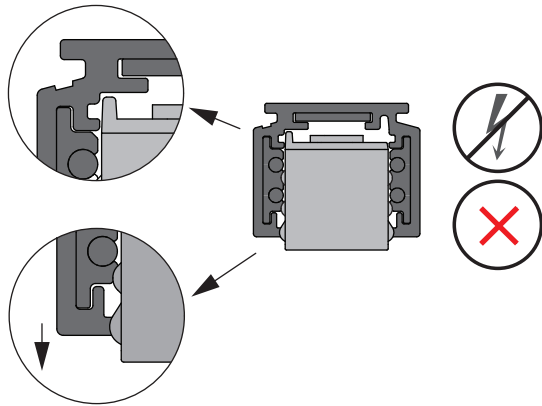

# Marbulito Track 48V 1xLED GI

134200XX\_134201XX\_134204XX\_134205XX

|  |   |
|--|---|
|  | <p><b>LIGHT SOURCE - DO NOT TOUCH LED</b></p> <p>Touching the LED can result in permanent damage of the light source. The light source contained in this luminaire shall only be replaced by the manufacturer or his service agent or a similar qualified person.</p>   |
|  | <p><b>PREVENTING ELECTROSTATIC DAMAGE</b></p> <p>A discharge of static electricity may damage sensitive components. Always be properly grounded when touching leads or circuitry inside the luminaire. Use a wrist strap connected by a ground cord to the housing. Avoid touching the light sources with bare hands.</p> |