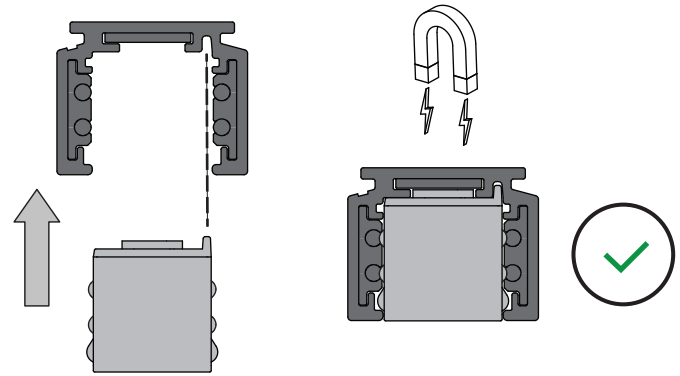

# Marbulito Track 48V 1xLED GI

134200XX\_134201XX\_134204XX\_134205XX

|  |   |
|--|---|
|  | <p><b>LIGHT SOURCE - DO NOT TOUCH LED</b></p> <p>Touching the LED can result in permanent damage of the light source. The light source contained in this luminaire shall only be replaced by the manufacturer or his service agent or a similar qualified person.</p>   |
|  | <p><b>PREVENTING ELECTROSTATIC DAMAGE</b></p> <p>A discharge of static electricity may damage sensitive components. Always be properly grounded when touching leads or circuitry inside the luminaire. Use a wrist strap connected by a ground cord to the housing. Avoid touching the light sources with bare hands.</p> |