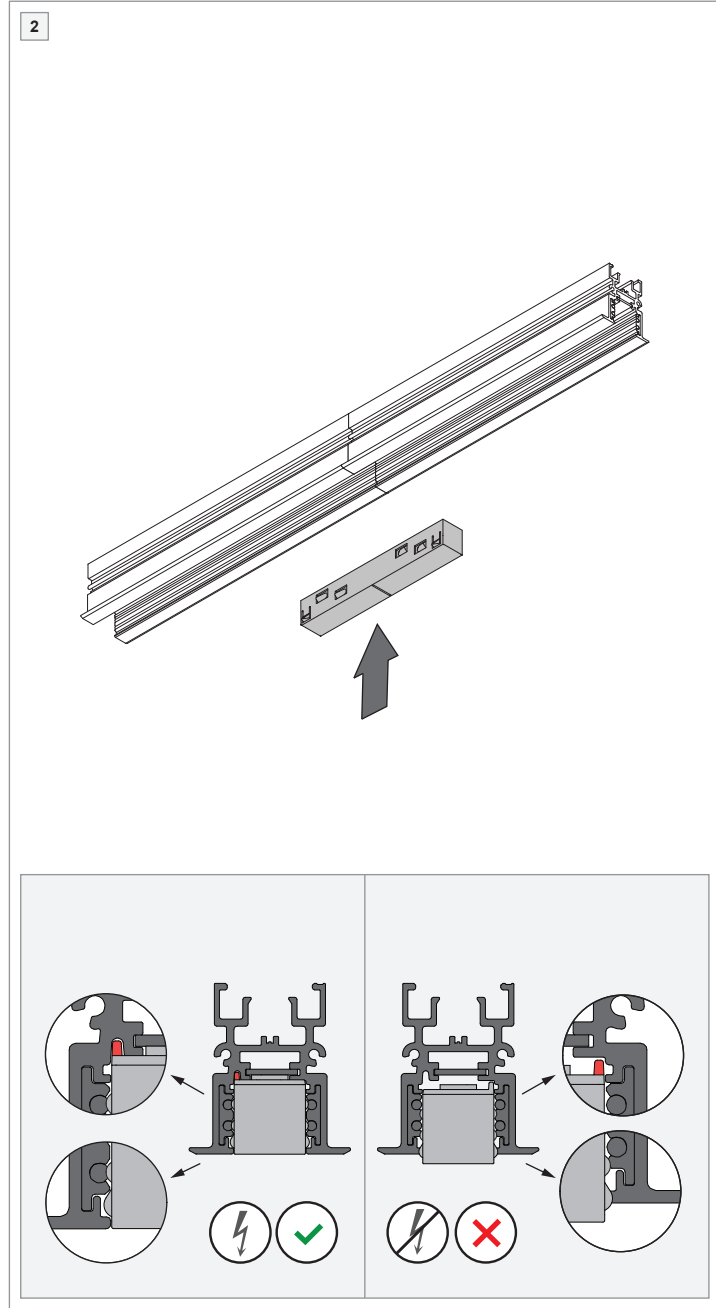

PISTA TRACK 48V Recessed Connection 180°

134197XX

01 - 02/03/2020