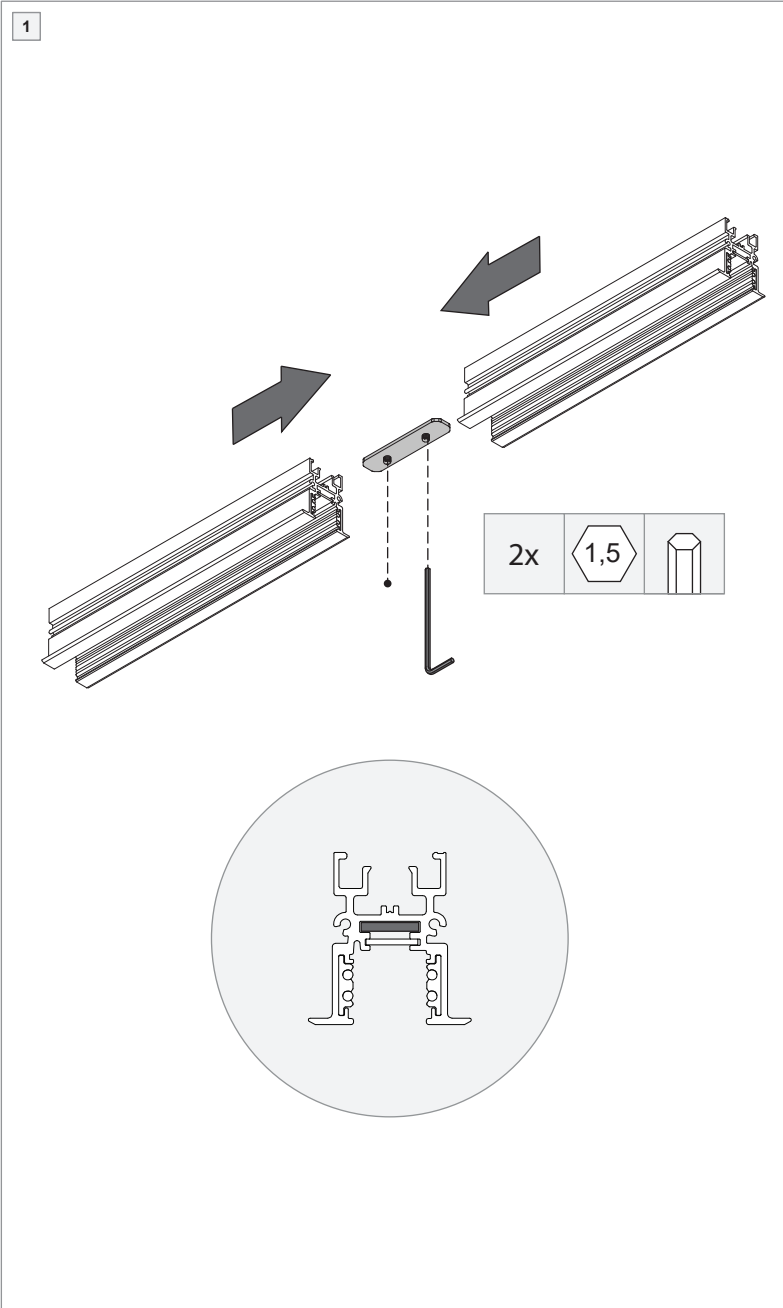

PISTA TRACK 48V Recessed Connection 180°

134197XX

01 - 02/03/2020