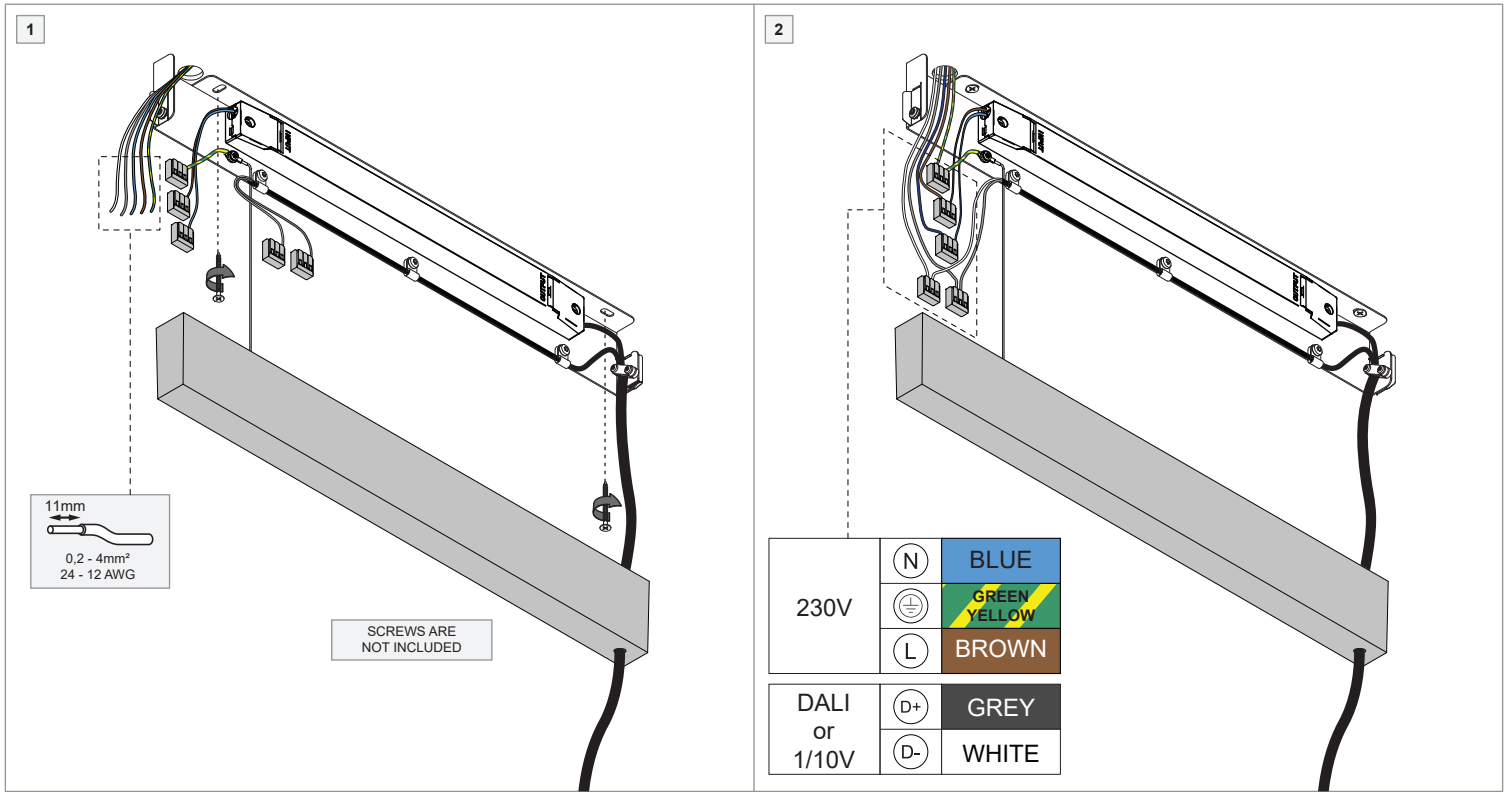

PISTA Surface Mounted LED Gear 48V 75/100/150 W - Suspension

134185XX-B1_134534XX-B1_134189XX-B1

VERSION	ELECTRICAL RATINGS		INPUT		OUTPUT	
	Voltage (V)	Frequency (Hz)	Voltage (V)	Power (W)	Voltage (V)	Power (W)
134185XX (75W)	230 AC	50 - 60	48 DC	75	100	150
134534XX (100W)						
134189XX (150W)						