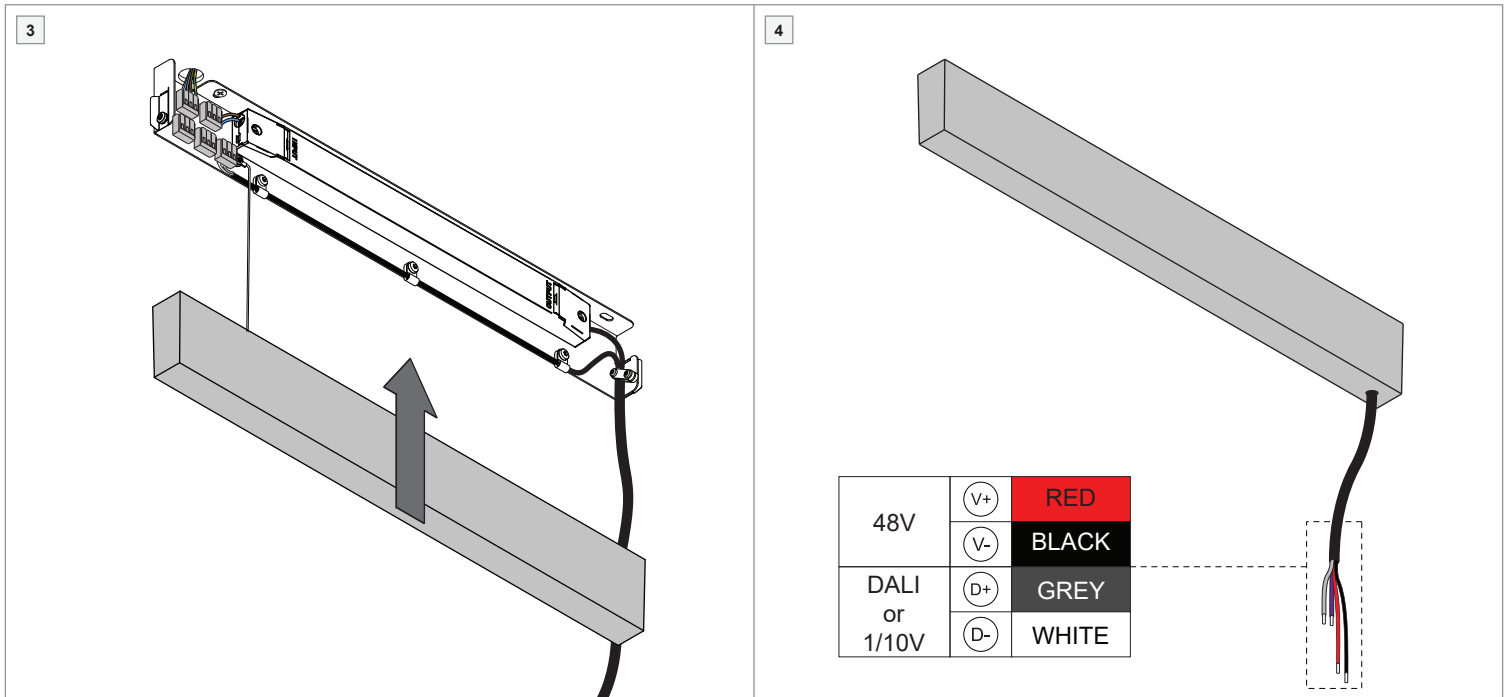

PISTA Surface Mounted LED Gear 48V 75/100/150 W - Suspension

134185XX-B1_134534XX-B1_134189XX-B1

VERSION	ELECTRICAL RATINGS		INPUT		OUTPUT	
	Voltage (V)	Frequency (Hz)	Voltage (V)	Power (W)	Voltage (V)	Power (W)
134185XX (75W)	230 AC	50 - 60	48 DC	75	100	150
134534XX (100W)						
134189XX (150W)						