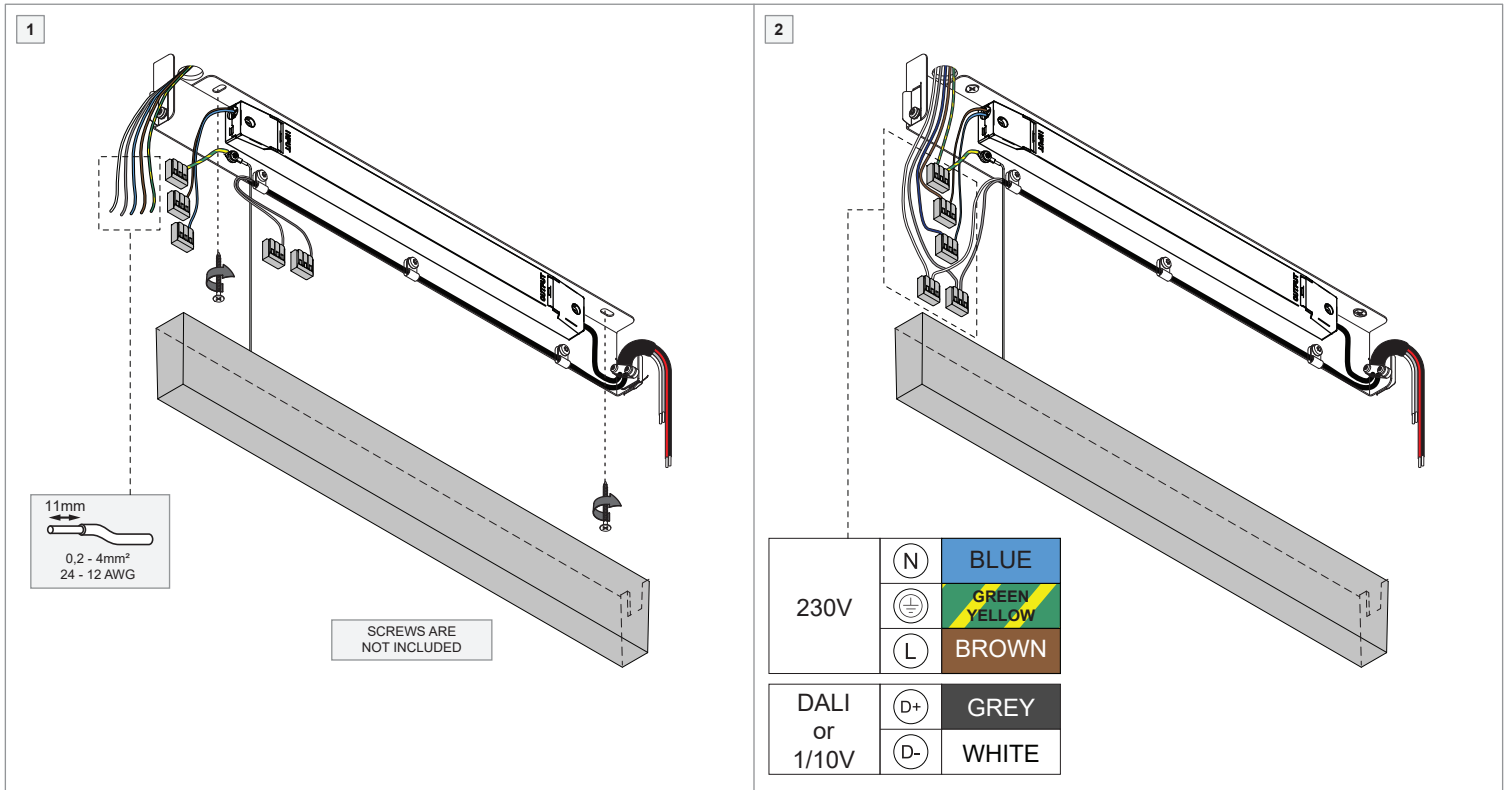

PISTA Surface Mounted LED Gear 48V 75/100/150 W - Surface

134184XX-B1_134533XX-B1_134188XX-B1

VERSION	ELECTRICAL RATINGS			
	INPUT		OUTPUT	
	Voltage (V)	Frequency (Hz)	Voltage (V)	Power (W)
134184XX (75W)	230 AC	50 - 60	48 DC	75
134533XX (100W)				100
134188XX (150W)				150