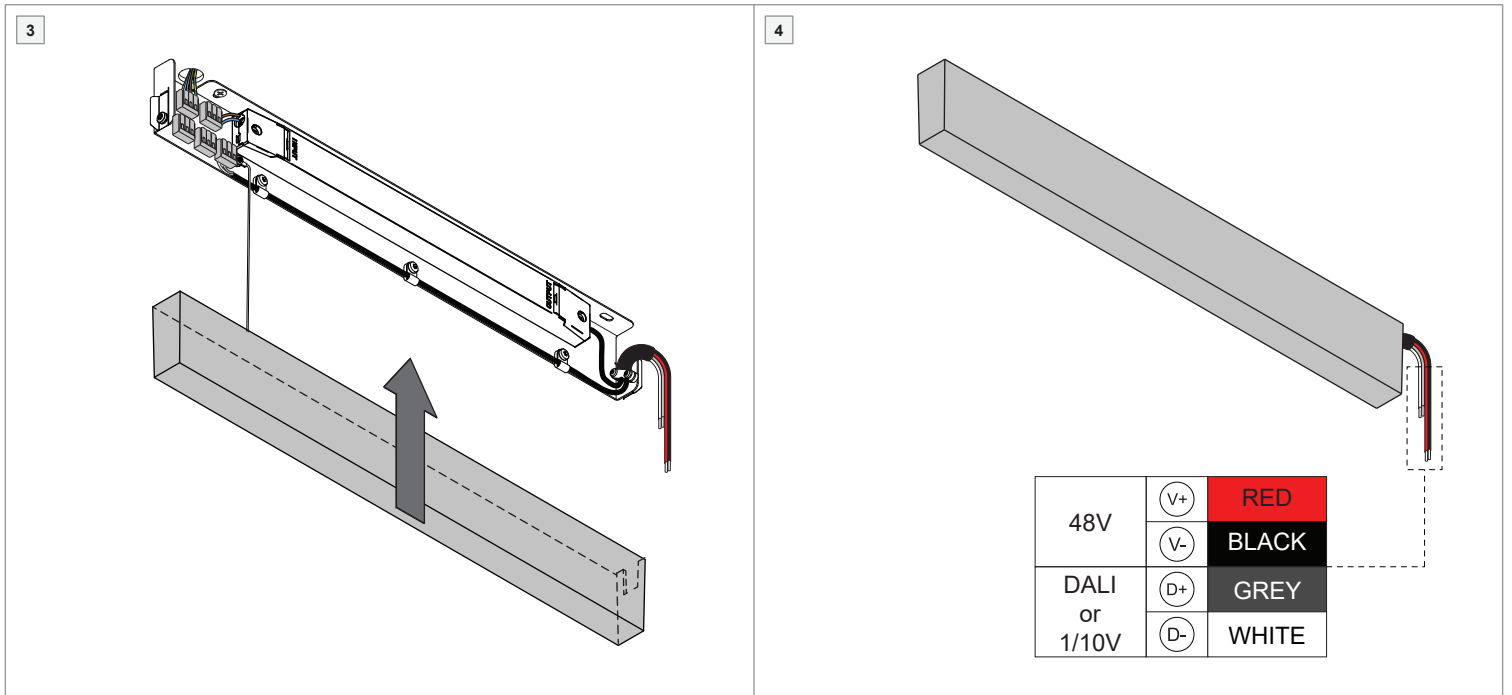

PISTA Surface Mounted LED Gear 48V 75/100/150 W - Surface

134184XX-B1_134533XX-B1_134188XX-B1

VERSION	ELECTRICAL RATINGS			
	INPUT		OUTPUT	
	Voltage (V)	Frequency (Hz)	Voltage (V)	Power (W)
134184XX (75W)	230 AC	50 - 60	48 DC	75
134533XX (100W)				100
134188XX (150W)				150