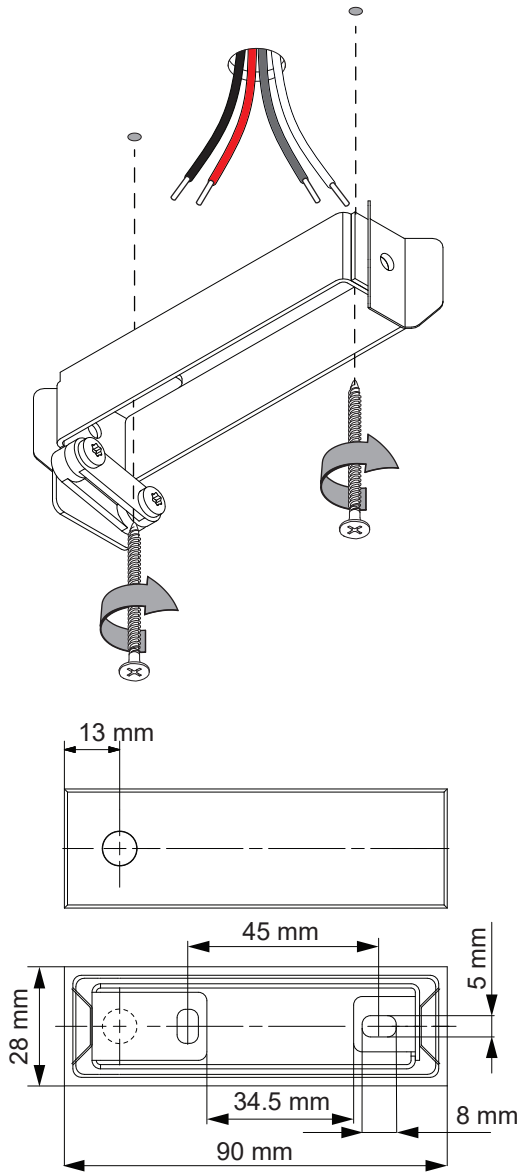

# PISTA TRACK 48V Power Feed Cable + Connection Box

134115XX

Respect polarity!

48V	V ⊕ RED	V ⊖ BLACK
1/10V	D ⊕ GREY	D ⊖ WHITE
Dali	D GREY	D WHITE