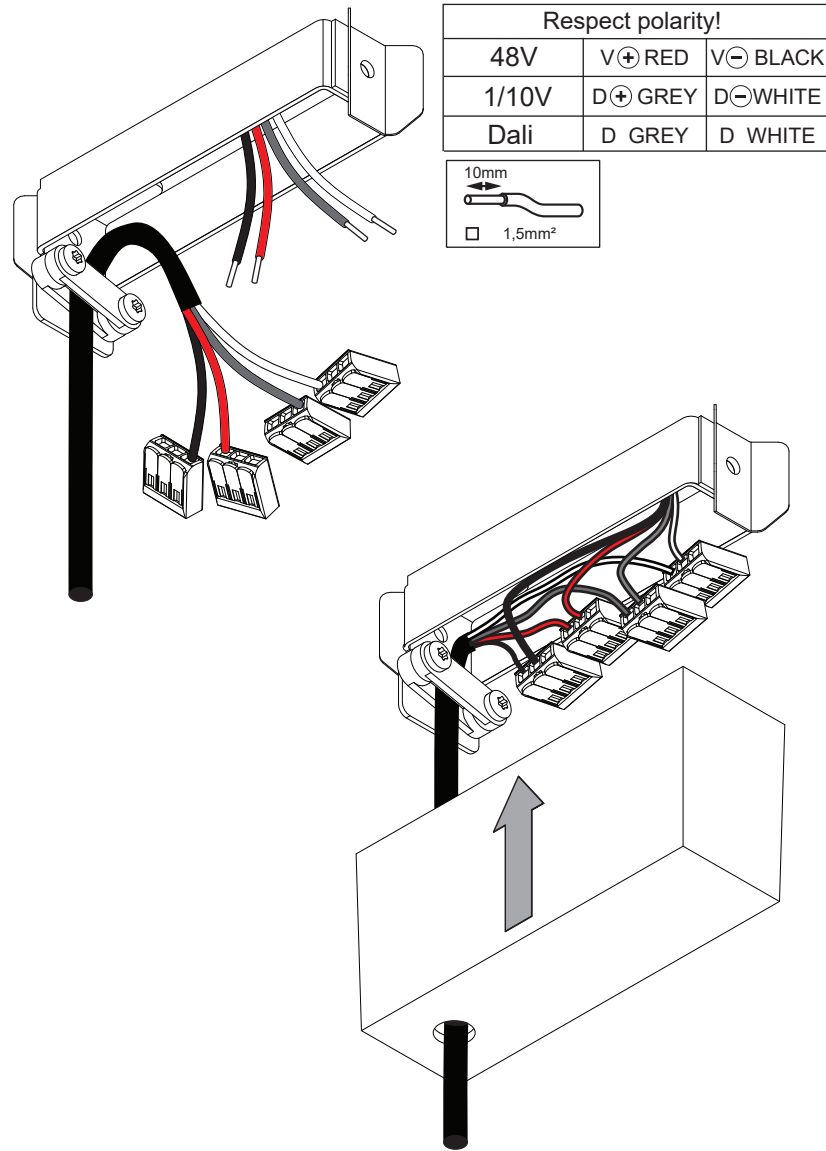

# PISTA TRACK 48V Power Feed Cable + Connection Box

134115XX

Respect polarity!

48V	V ⊕ RED	V ⊖ BLACK
1/10V	D ⊕ GREY	D ⊖ WHITE
Dali	D GREY	D WHITE