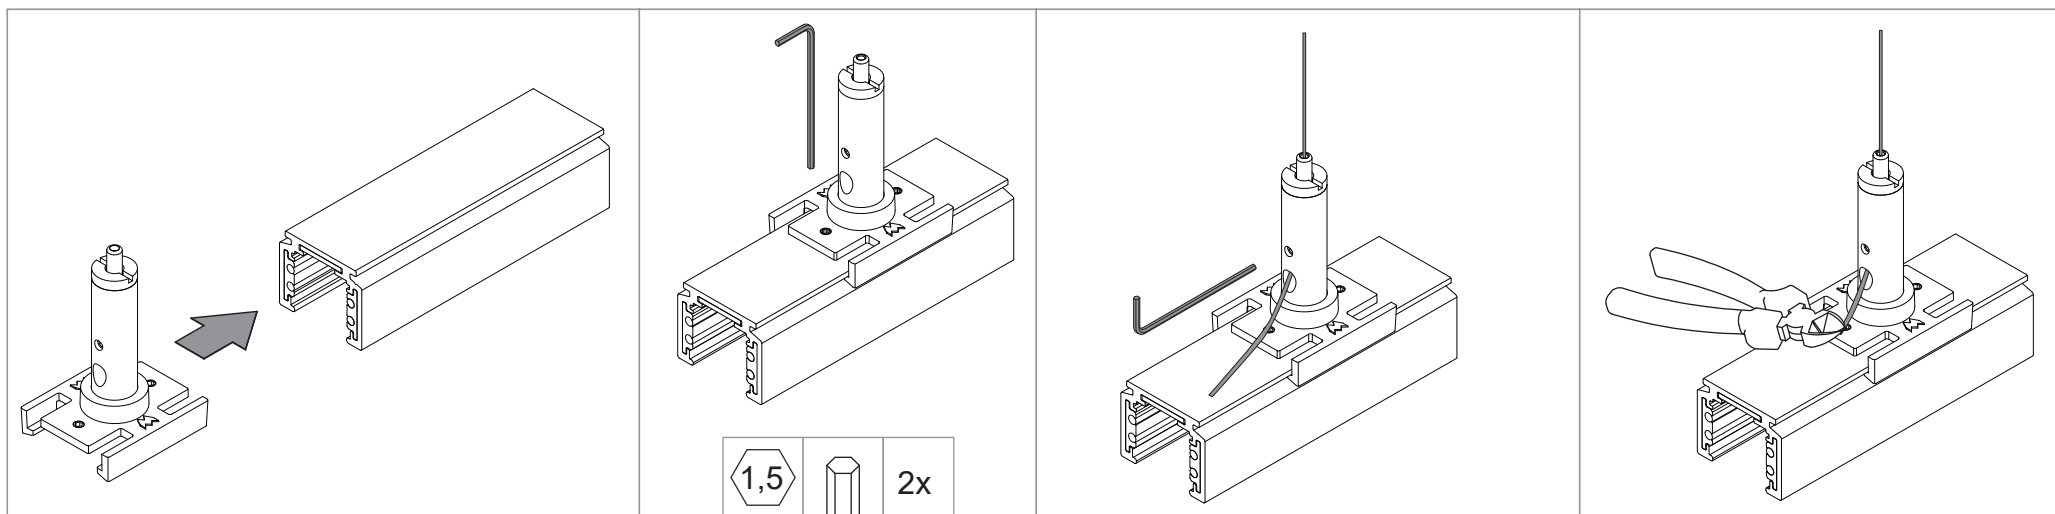

# PISTA TRACK 48V SUSP SET

134114XX

1,5 2x

## MAXIMUM LOAD & NUMBER OF FIXATION POINTS

05 - 22/12/2023