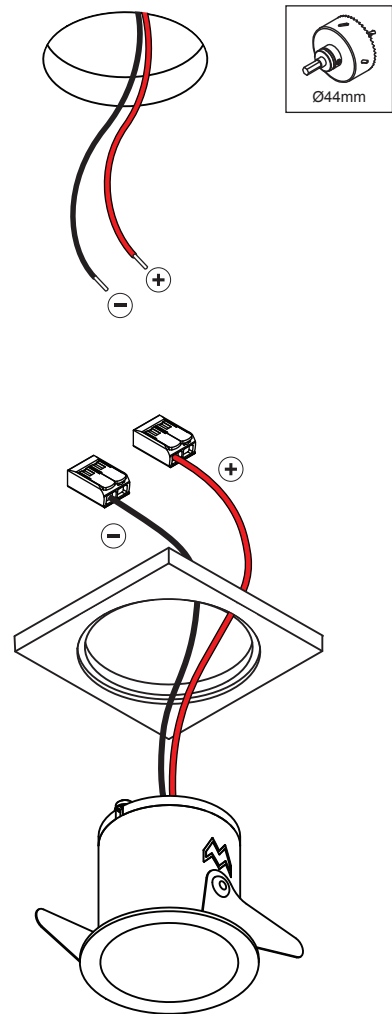

Smart Mask 48 1x

133500XX

CAN BE USED WITH SMART 48

V0 - 18/02/2017