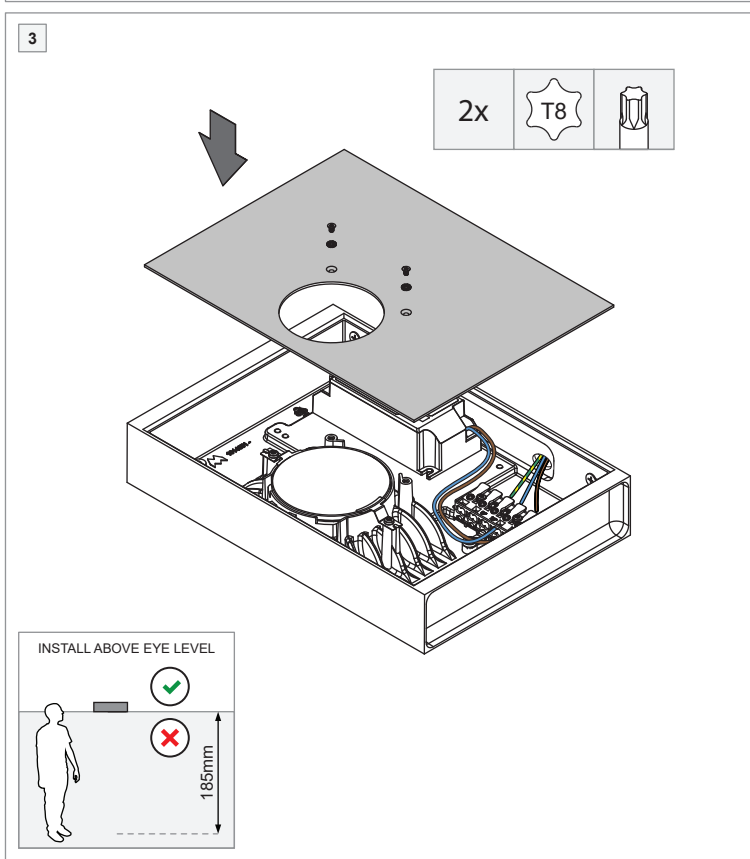

Sulfer Uplight LED Casambi GI

132726XX_132727XX_132728XX

CASAMBI
www.casambi.com

Connect fixture to a Casambi network by using the Casambi App which can be downloaded from iOS App Store or Google Play Store.

max 7 m

Surrounding materials, obstructions (walls, concrete, metal,...) and other wireless signals can have a negative influence on the casambi wireless signal range. Always check on site circumstances for optimal signal quality.

LIGHT SOURCE - DO NOT TOUCH LED

Touching the LED can result in permanent damage of the light source. The light source contained in this luminaire shall only be replaced by the manufacturer or his service agent or a similar qualified person.

Replace protective shield when broken. The luminaire shall only be used complete with its protective shield.
Reference number: 1009214