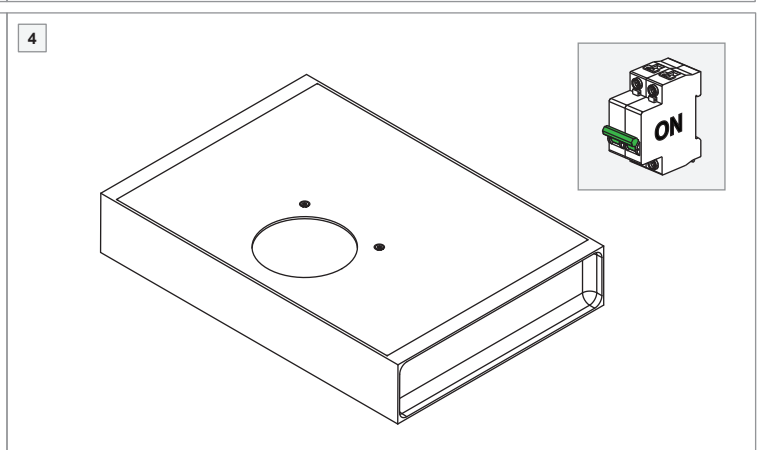

Sulfer Uplight LED Casambi GI

132726XX_132727XX_132728XX

CASAMBI
www.casambi.com

Connect fixture to a Casambi network by using the Casambi App which can be downloaded from iOS App Store or Google Play Store.

max 7 m

Surrounding materials, obstructions (walls, concrete, metal,...) and other wireless signals can have a negative influence on the casambi wireless signal range. Always check on site circumstances for optimal signal quality.

LIGHT SOURCE - DO NOT TOUCH LED

Touching the LED can result in permanent damage of the light source. The light source contained in this luminaire shall only be replaced by the manufacturer or his service agent or a similar qualified person.

Replace protective shield when broken. The luminaire shall only be used complete with its protective shield.
Reference number: 1009214