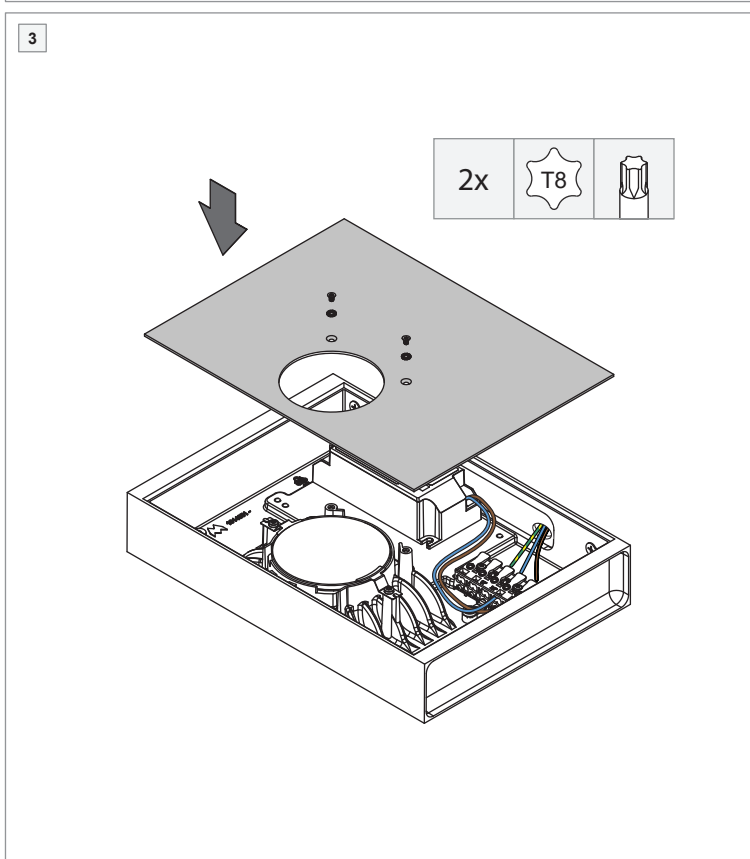

Sulfer Uplight LED Casambi GI

132726XX_132727XX_132728XX

CASAMBI
www.casambi.com

Connect fixture to a Casambi network by using the Casambi App which can be downloaded from iOS App Store or Google Play Store.

max 7 m

Surrounding materials, obstructions (walls, concrete, metal,...) and other wireless signals can have a negative influence on the casambi wireless signal range. Always check on site circumstances for optimal signal quality.

LIGHT SOURCE - DO NOT TOUCH LED

Touching the LED can result in permanent damage of the light source. The light source contained in this luminaire shall only be replaced by the manufacturer or his service agent or a similar qualified person.

Replace protective shield when broken. The luminaire shall only be used complete with its protective shield.
Reference number: 1009214