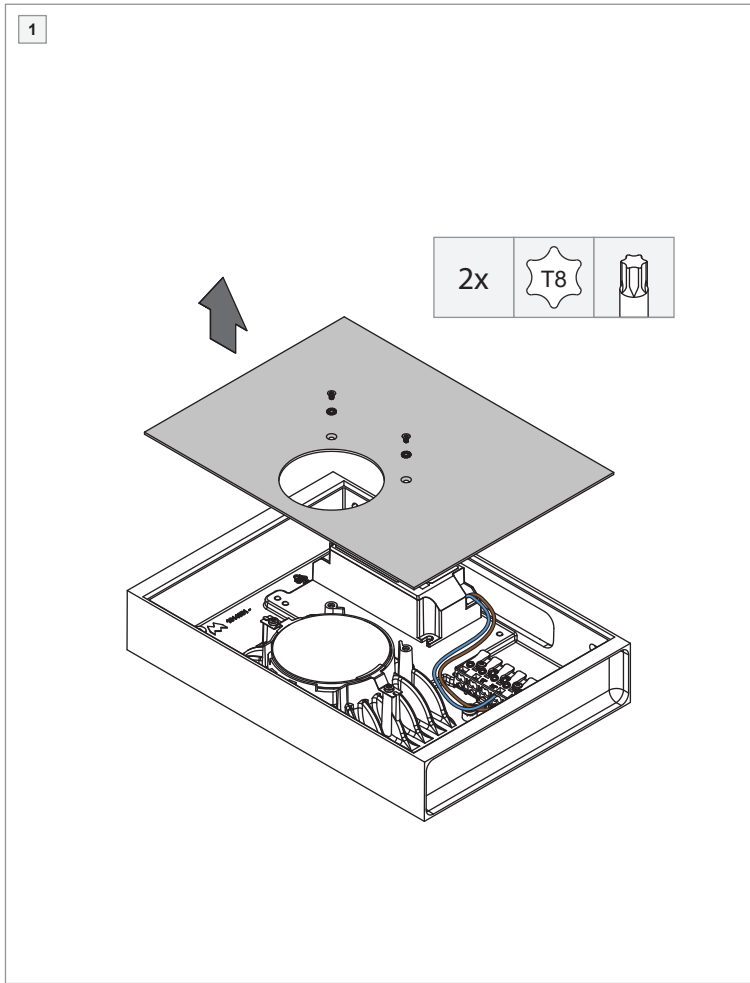

Sulfer Uplight LED Casambi GI

132726XX_132727XX_132728XX

CASAMBI
www.casambi.com

Connect fixture to a Casambi network by using the Casambi App which can be downloaded from iOS App Store or Google Play Store.

max 7 m

Surrounding materials, obstructions (walls, concrete, metal,...) and other wireless signals can have a negative influence on the casambi wireless signal range. Always check on site circumstances for optimal signal quality.

LIGHT SOURCE - DO NOT TOUCH LED

Touching the LED can result in permanent damage of the light source. The light source contained in this luminaire shall only be replaced by the manufacturer or his service agent or a similar qualified person.

Replace protective shield when broken. The luminaire shall only be used complete with its protective shield.
Reference number: 1009214