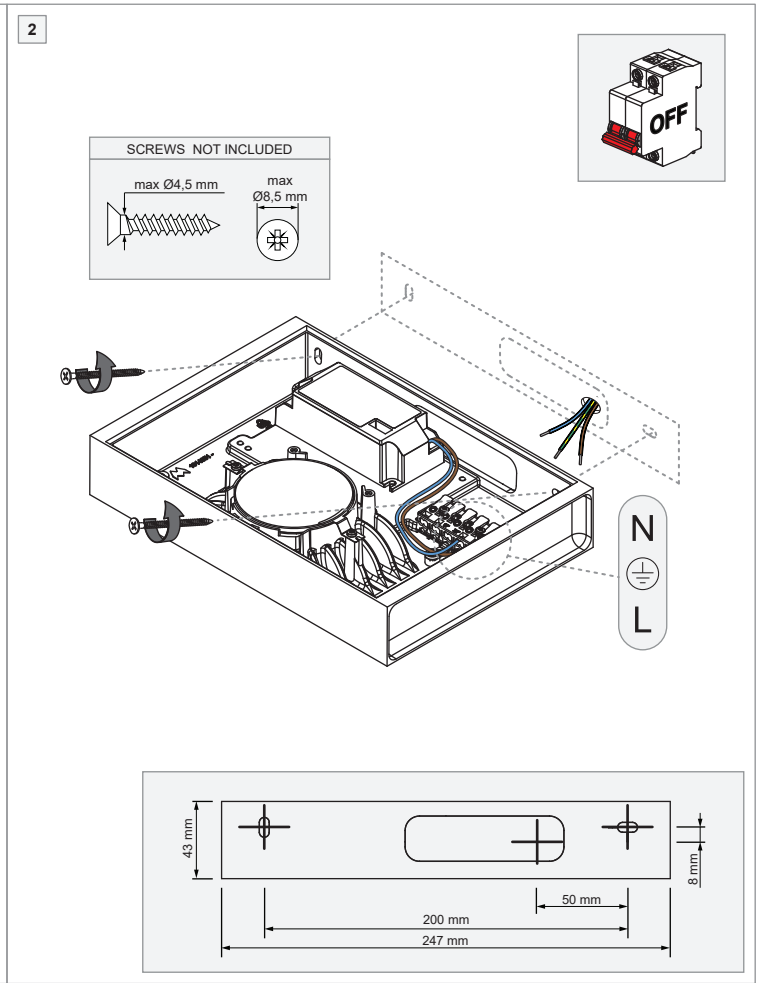

Sulfer Uplight LED Casambi GI

132726XX_132727XX_132728XX

CASAMBI
www.casambi.com

Connect fixture to a Casambi network by using the Casambi App which can be downloaded from iOS App Store or Google Play Store.

max 7 m

Surrounding materials, obstructions (walls, concrete, metal,...) and other wireless signals can have a negative influence on the casambi wireless signal range. Always check on site circumstances for optimal signal quality.

LIGHT SOURCE - DO NOT TOUCH LED

Touching the LED can result in permanent damage of the light source. The light source contained in this luminaire shall only be replaced by the manufacturer or his service agent or a similar qualified person.

Replace protective shield when broken. The luminaire shall only be used complete with its protective shield.
Reference number: 1009214