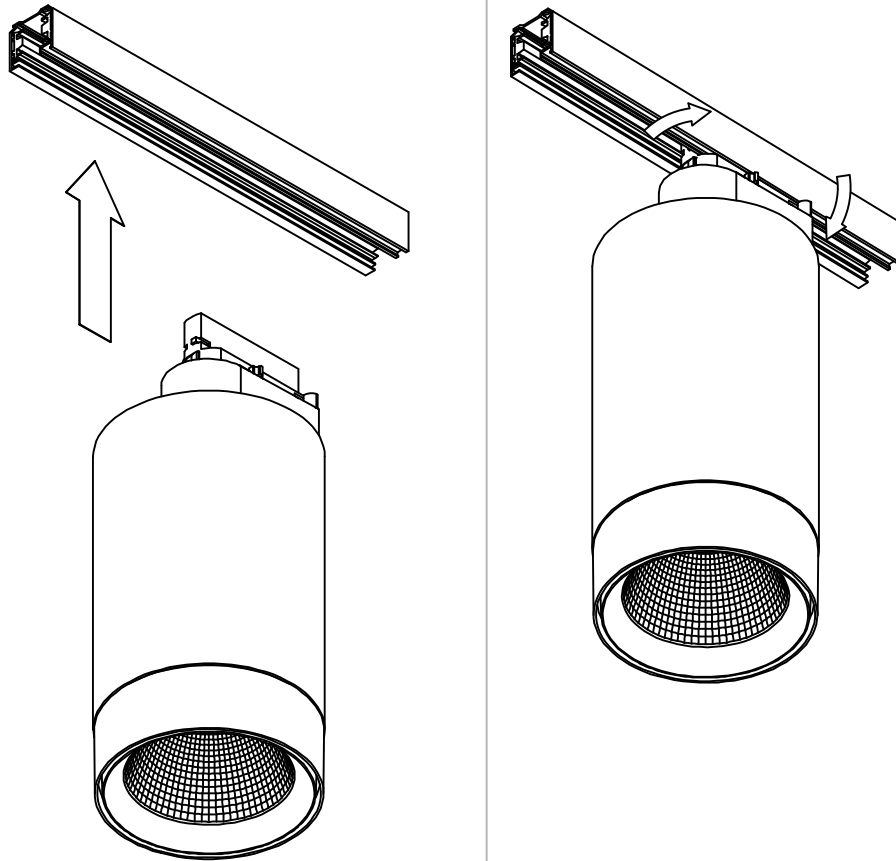

Kanon track 138 LED Tre Dim GI

131600XX_131601XX_131602XX_131603XX_131604XX_131605XX_131606XX_131607XX_131608XX_131609XX_131610XX_131611XX_

Lock tilted position

CAN BE USED WITH
 10216803 Spreadlens Ø 107
 10216800 Transparent glass Ø 107