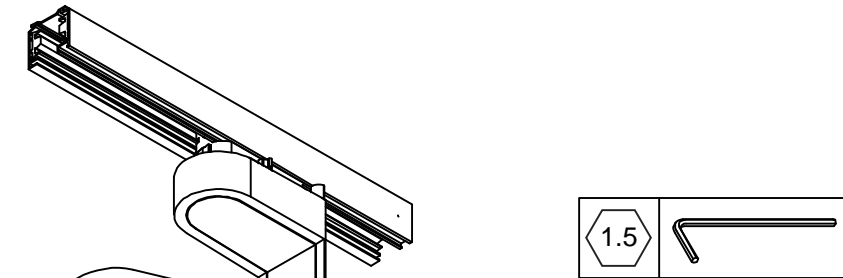

Kanon track 138 LED Tre Dim GI

131600XX_131601XX_131602XX_131603XX_131604XX_131605XX_131606XX_131607XX_131608XX_131609XX_131610XX_131611XX_

Lock tilted position

CAN BE USED WITH
 10216803 Spreadlens Ø 107
 10216800 Transparent glass Ø 107