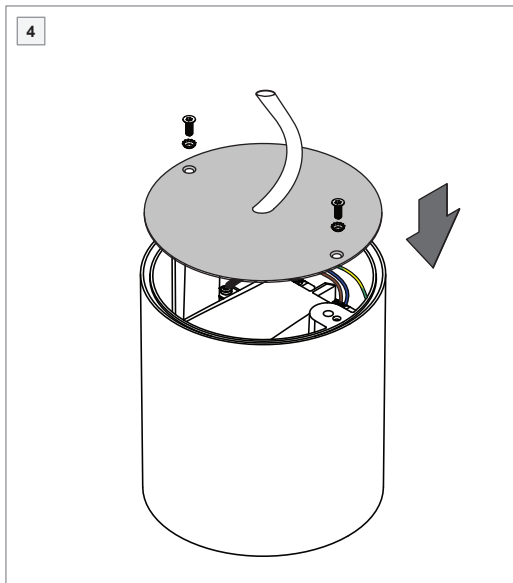

# Smart tubed suspension 115 LED warm dim Tre dim GI

131415XX

**⚡ LIGHT SOURCE - DO NOT TOUCH LED**  
 Touching the LED can result in permanent damage of the light source. The light source contained in this luminaire shall only be replaced by the manufacturer or his service agent or a similar qualified person.

**⚡ ESD PREVENTING ELECTROSTATIC DAMAGE**  
 A discharge of static electricity may damage sensitive components. Therefore do not touch the LED nor the stripped parts of the wires with bare hands. Always be properly insulated by using ESD gloves.