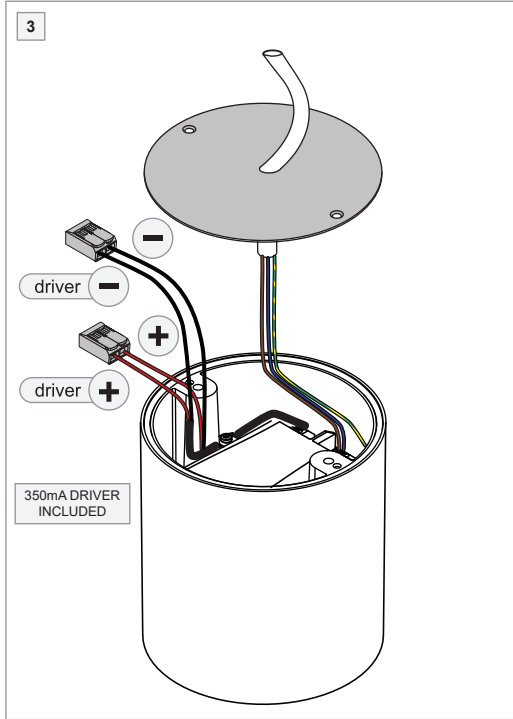

# Smart tubed suspension 115 LED warm dim Tre dim GI

131415XX

**⚡ LIGHT SOURCE - DO NOT TOUCH LED**  
 Touching the LED can result in permanent damage of the light source. The light source contained in this luminaire shall only be replaced by the manufacturer or his service agent or a similar qualified person.

**⚡ ESD PREVENTING ELECTROSTATIC DAMAGE**  
 A discharge of static electricity may damage sensitive components. Therefore do not touch the LED nor the stripped parts of the wires with bare hands. Always be properly insulated by using ESD gloves.