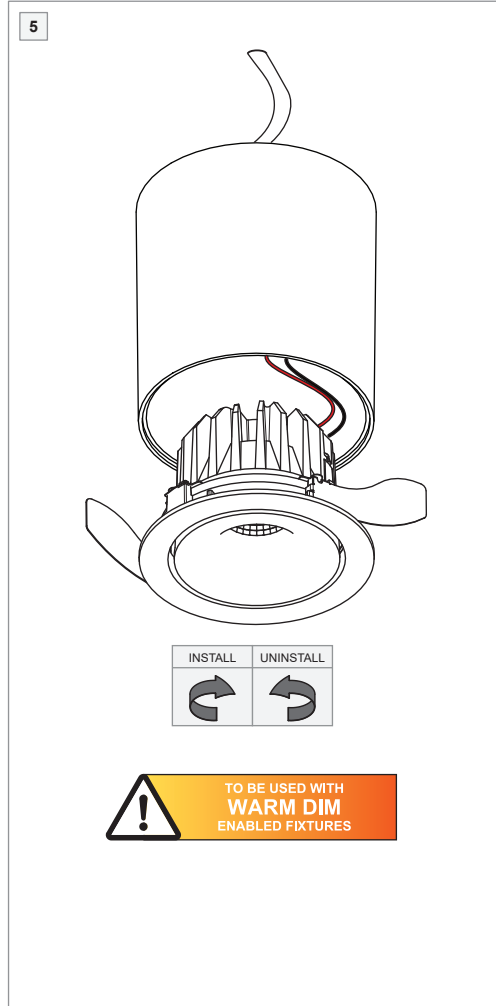

# Smart tubed suspension 115 LED warm dim Tre dim GI

131415XX

**⚡ LIGHT SOURCE - DO NOT TOUCH LED**  
 Touching the LED can result in permanent damage of the light source. The light source contained in this luminaire shall only be replaced by the manufacturer or his service agent or a similar qualified person.

**⚡ ESD PREVENTING ELECTROSTATIC DAMAGE**  
 A discharge of static electricity may damage sensitive components. Therefore do not touch the LED nor the stripped parts of the wires with bare hands. Always be properly insulated by using ESD gloves.