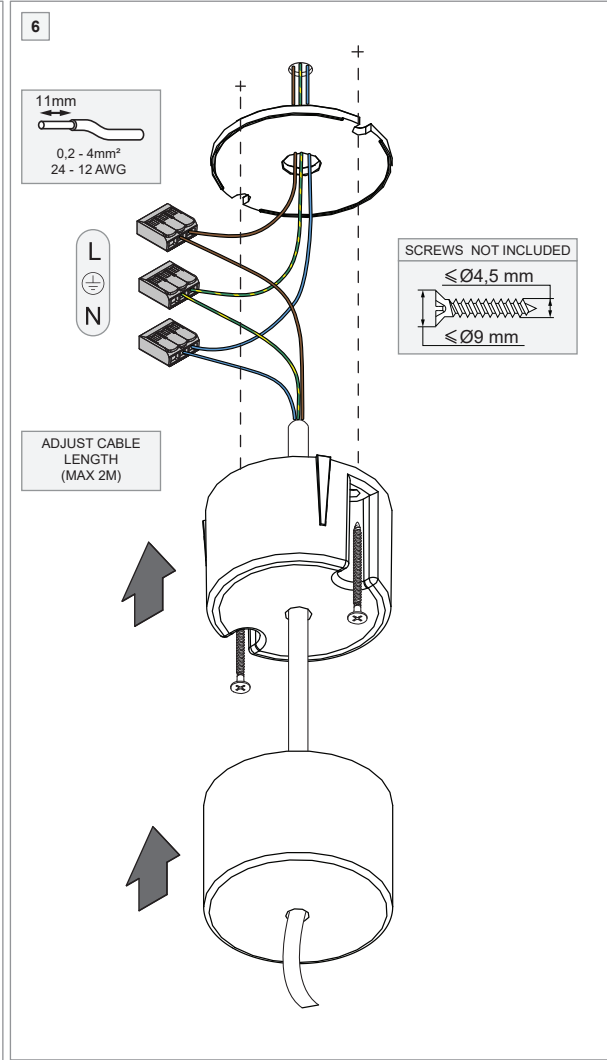

# Smart tubed suspension 115 LED warm dim Tre dim GI

131415XX

**⚡ LIGHT SOURCE - DO NOT TOUCH LED**  
 Touching the LED can result in permanent damage of the light source. The light source contained in this luminaire shall only be replaced by the manufacturer or his service agent or a similar qualified person.

**⚡ ESD PREVENTING ELECTROSTATIC DAMAGE**  
 A discharge of static electricity may damage sensitive components. Therefore do not touch the LED nor the stripped parts of the wires with bare hands. Always be properly insulated by using ESD gloves.