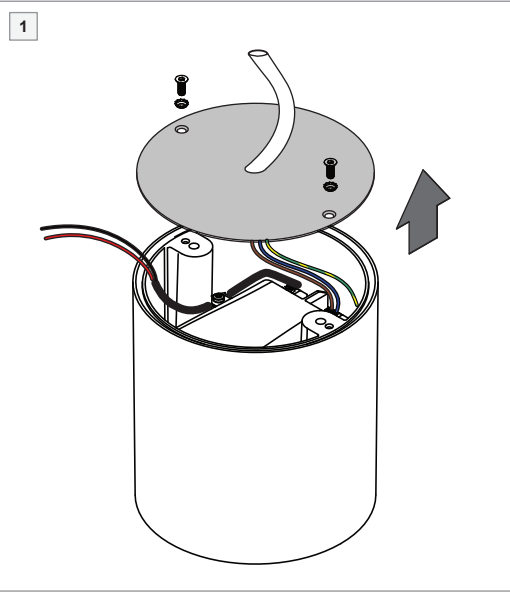

# Smart tubed suspension 115 LED warm dim Tre dim GI

131415XX

**⚡ LIGHT SOURCE - DO NOT TOUCH LED**  
 Touching the LED can result in permanent damage of the light source. The light source contained in this luminaire shall only be replaced by the manufacturer or his service agent or a similar qualified person.

**⚡ ESD PREVENTING ELECTROSTATIC DAMAGE**  
 A discharge of static electricity may damage sensitive components. Therefore do not touch the LED nor the stripped parts of the wires with bare hands. Always be properly insulated by using ESD gloves.