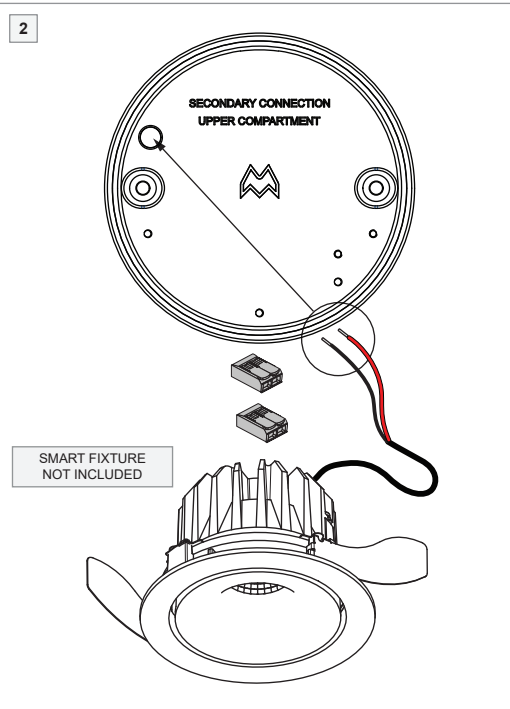

# Smart tubed suspension 115 LED warm dim Tre dim GI

131415XX

**⚡ LIGHT SOURCE - DO NOT TOUCH LED**  
 Touching the LED can result in permanent damage of the light source. The light source contained in this luminaire shall only be replaced by the manufacturer or his service agent or a similar qualified person.

**⚡ ESD PREVENTING ELECTROSTATIC DAMAGE**  
 A discharge of static electricity may damage sensitive components. Therefore do not touch the LED nor the stripped parts of the wires with bare hands. Always be properly insulated by using ESD gloves.