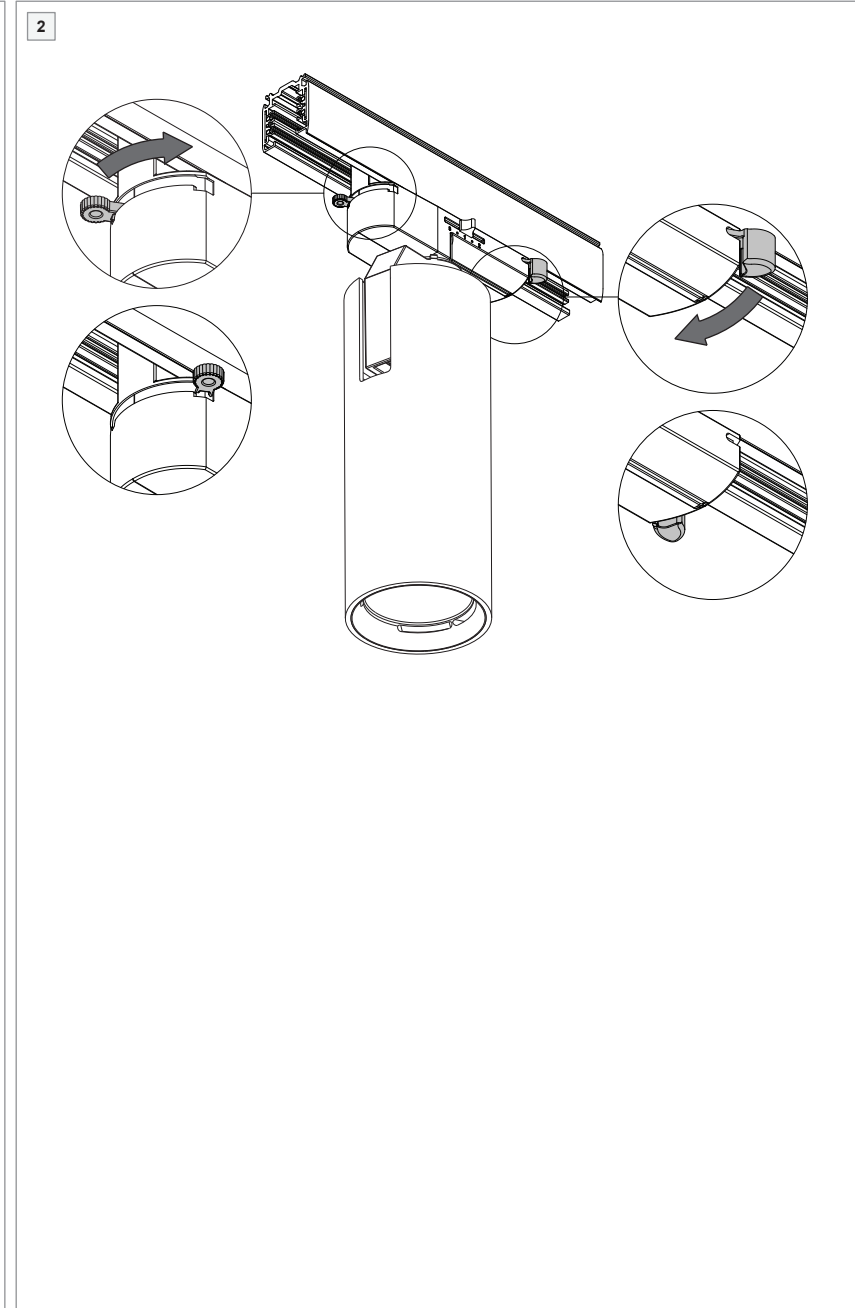

Charlatan track 65/85/100 LED dali GI

131104XX_131105XX_131106XX_131107XX_131114XX_131115XX_131116XX_131117XX_131124XX_131125XX_131126XX_131127XX

ACCESSORIES

Fixture can only be used with following optical accessories.

CHARLATAN Ø65	- 10210001 Reflector Ø65 LED spot - 10210002 Reflector Ø65 LED medium - 10210003 Reflector Ø65 LED flood
CHARLATAN Ø85	- 10210004 Reflector Ø85 LED spot - 10210005 Reflector Ø85 LED medium - 10210006 Reflector Ø85 LED flood
CHARLATAN Ø100	- 10210007 Reflector Ø100 LED spot - 10210008 Reflector Ø100 LED medium - 10210009 Reflector Ø100 LED flood

LIGHT SOURCE - DISTANCE DO NOT STARE

Luminaire should be installed with a minimum distance of 1800 mm from LED to eyes.

LIGHT SOURCE - DO NOT TOUCH LED

Touching the LED can result in permanent damage of the light source. The light source contained in this luminaire shall only be replaced by the manufacturer or his service agent or a similar qualified person.