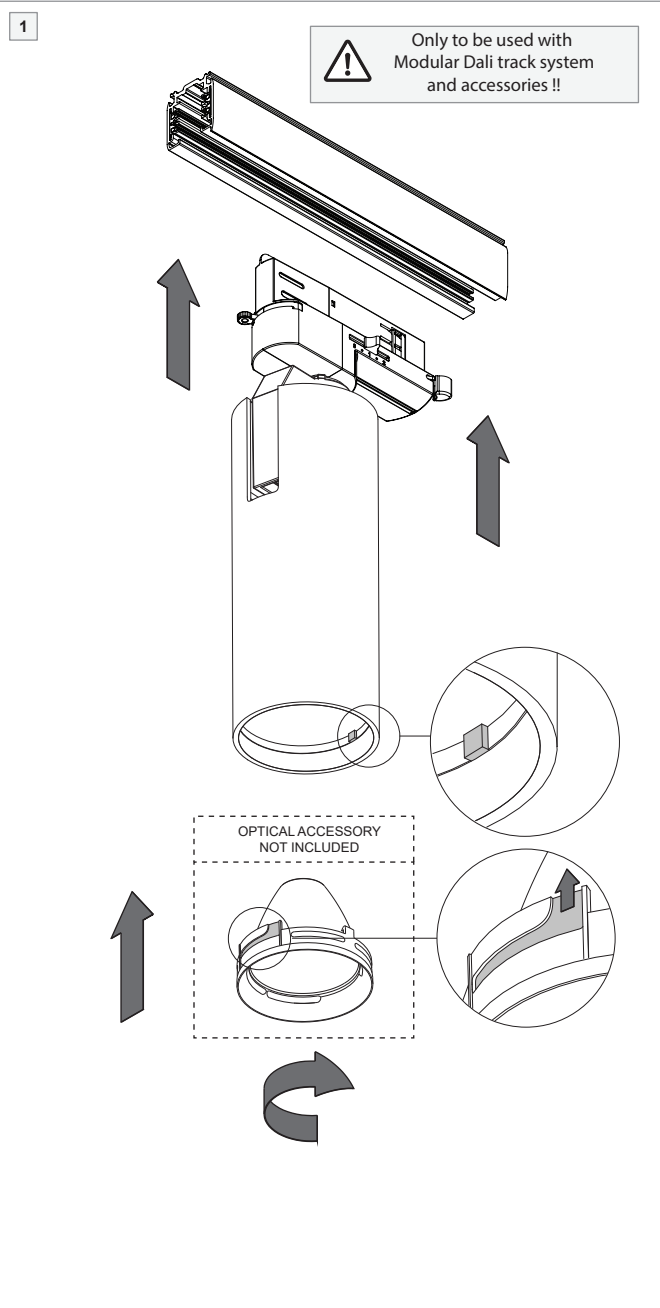

Charlatan track 65/85/100 LED dali GI

131104XX_131105XX_131106XX_131107XX_131114XX_131115XX_131116XX_131117XX_131124XX_131125XX_131126XX_131127XX

ACCESSORIES

Fixture can only be used with following optical accessories.

CHARLATAN Ø65	- 10210001 Reflector Ø65 LED spot - 10210002 Reflector Ø65 LED medium - 10210003 Reflector Ø65 LED flood
CHARLATAN Ø85	- 10210004 Reflector Ø85 LED spot - 10210005 Reflector Ø85 LED medium - 10210006 Reflector Ø85 LED flood
CHARLATAN Ø100	- 10210007 Reflector Ø100 LED spot - 10210008 Reflector Ø100 LED medium - 10210009 Reflector Ø100 LED flood

LIGHT SOURCE - DISTANCE DO NOT STARE

Luminaire should be installed with a minimum distance of 1800 mm from LED to eyes.

LIGHT SOURCE - DO NOT TOUCH LED

Touching the LED can result in permanent damage of the light source. The light source contained in this luminaire shall only be replaced by the manufacturer or his service agent or a similar qualified person.