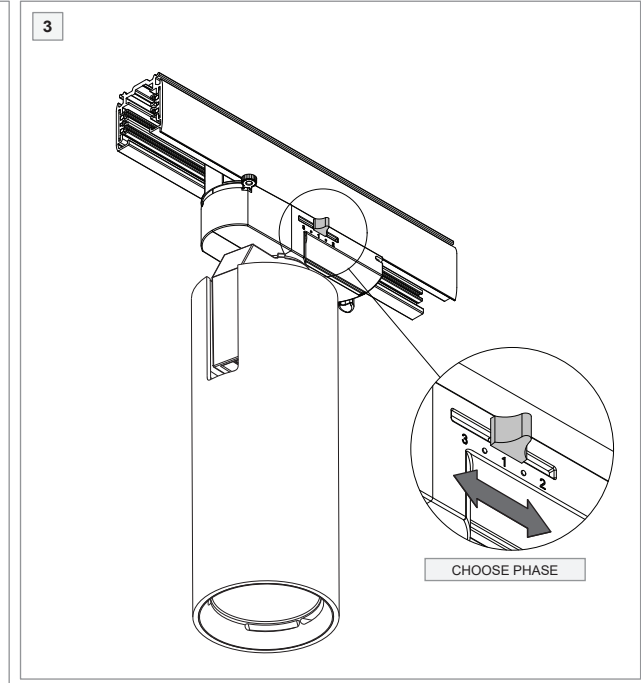

Charlatan track 65/85/100 LED dali GI

131104XX_131105XX_131106XX_131107XX_131114XX_131115XX_131116XX_131117XX_131124XX_131125XX_131126XX_131127XX

ACCESSORIES

Fixture can only be used with following optical accessories.

CHARLATAN Ø65	- 10210001 Reflector Ø65 LED spot - 10210002 Reflector Ø65 LED medium - 10210003 Reflector Ø65 LED flood
CHARLATAN Ø85	- 10210004 Reflector Ø85 LED spot - 10210005 Reflector Ø85 LED medium - 10210006 Reflector Ø85 LED flood
CHARLATAN Ø100	- 10210007 Reflector Ø100 LED spot - 10210008 Reflector Ø100 LED medium - 10210009 Reflector Ø100 LED flood

LIGHT SOURCE - DISTANCE DO NOT STARE

Luminaire should be installed with a minimum distance of 1800 mm from LED to eyes.

LIGHT SOURCE - DO NOT TOUCH LED

Touching the LED can result in permanent damage of the light source. The light source contained in this luminaire shall only be replaced by the manufacturer or his service agent or a similar qualified person.