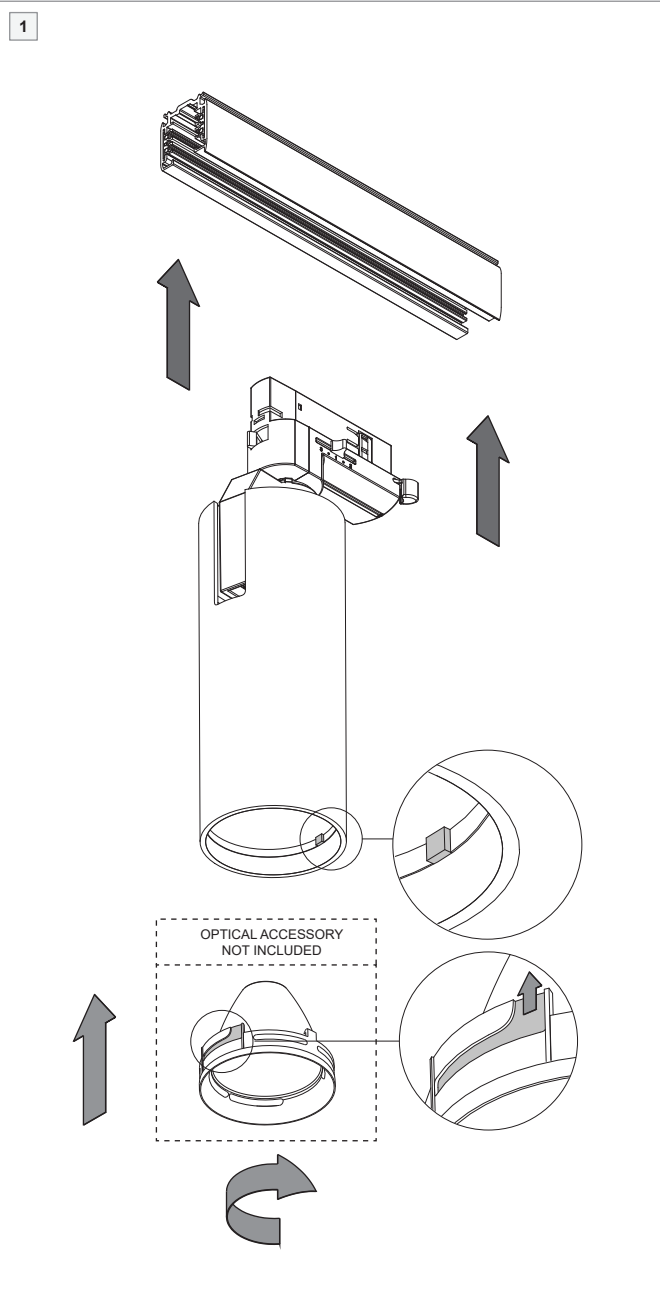

Charlatan track 65/85/100 LED Tre dim GI

131100XX_131101XX_131102XX_131103XX_131110XX_131111XX_131112XX_131113XX_131120XX_131121XX_131122XX_131123XX

ACCESSORIES

Fixture can only be used with following optical accessories.

CHARLATAN Ø65	- 10210001 Reflector Ø65 LED spot - 10210002 Reflector Ø65 LED medium - 10210003 Reflector Ø65 LED flood
CHARLATAN Ø85	- 10210004 Reflector Ø85 LED spot - 10210005 Reflector Ø85 LED medium - 10210006 Reflector Ø85 LED flood
CHARLATAN Ø100	- 10210007 Reflector Ø100 LED spot - 10210008 Reflector Ø100 LED medium - 10210009 Reflector Ø100 LED flood

LIGHT SOURCE - DISTANCE DO NOT STARE

Luminaire should be installed with a minimum distance of 1800 mm from LED to eyes.

LIGHT SOURCE - DO NOT TOUCH LED

Touching the LED can result in permanent damage of the light source. The light source contained in this luminaire shall only be replaced by the manufacturer or his service agent or a similar qualified person.