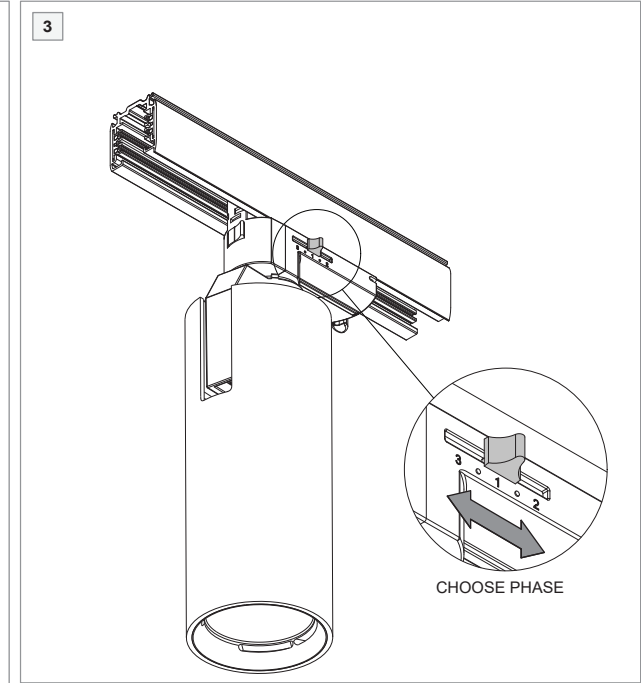

Charlatan track 65/85/100 LED Tre dim GI

131100XX_131101XX_131102XX_131103XX_131110XX_131111XX_131112XX_131113XX_131120XX_131121XX_131122XX_131123XX

ACCESSORIES

Fixture can only be used with following optical accessories.

LIGHT SOURCE - DISTANCE DO NOT STARE

Luminaire should be installed with a minimum distance of 1800 mm from LED to eyes.

LIGHT SOURCE - DO NOT TOUCH LED

Touching the LED can result in permanent damage of the light source. The light source contained in this luminaire shall only be replaced by the manufacturer or his service agent or a similar qualified person.