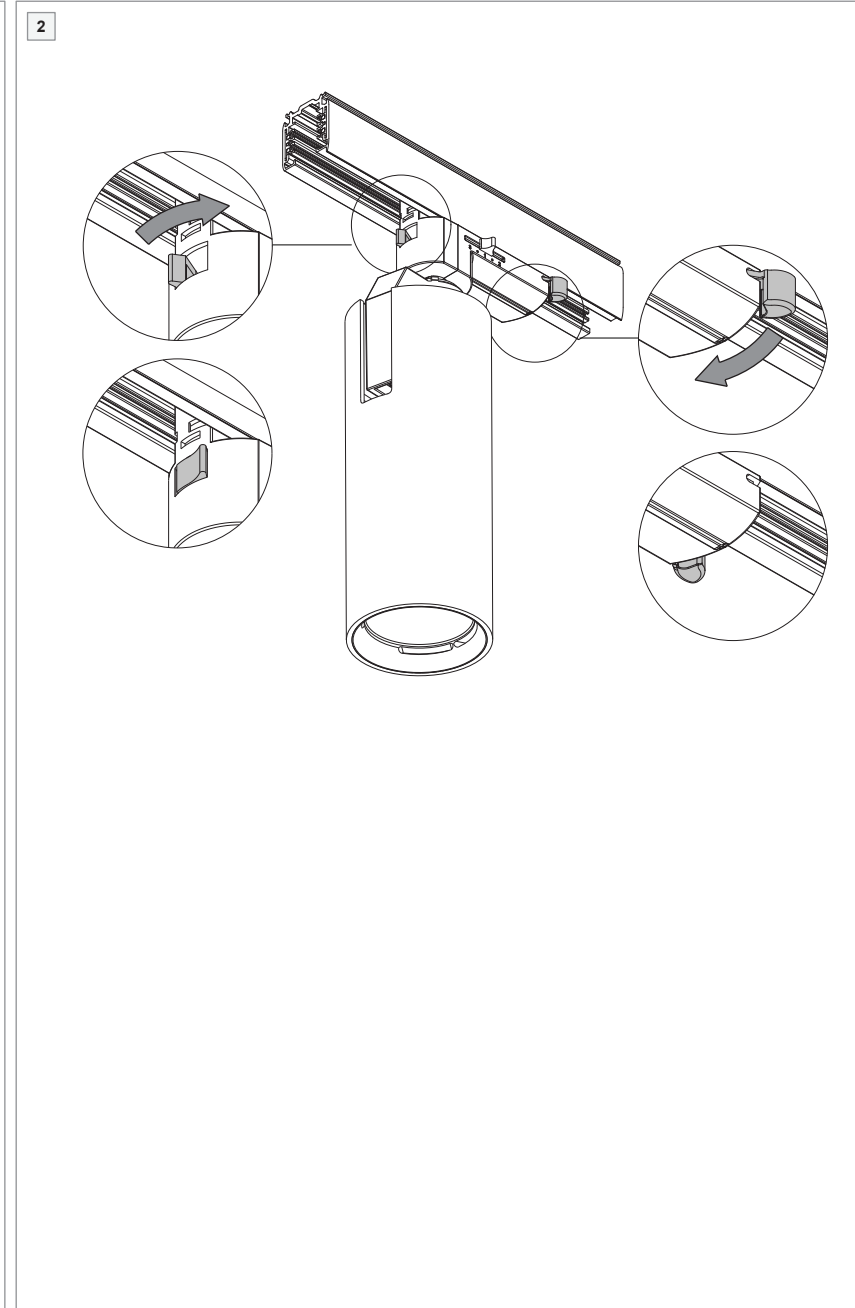

Charlatan track 65/85/100 LED Tre dim GI

131100XX_131101XX_131102XX_131103XX_131110XX_131111XX_131112XX_131113XX_131120XX_131121XX_131122XX_131123XX

ACCESSORIES

Fixture can only be used with following optical accessories.

CHARLATAN Ø65	- 10210001 Reflector Ø65 LED spot - 10210002 Reflector Ø65 LED medium - 10210003 Reflector Ø65 LED flood
CHARLATAN Ø85	- 10210004 Reflector Ø85 LED spot - 10210005 Reflector Ø85 LED medium - 10210006 Reflector Ø85 LED flood
CHARLATAN Ø100	- 10210007 Reflector Ø100 LED spot - 10210008 Reflector Ø100 LED medium - 10210009 Reflector Ø100 LED flood

LIGHT SOURCE - DISTANCE DO NOT STARE

Luminaire should be installed with a minimum distance of 1800 mm from LED to eyes.

LIGHT SOURCE - DO NOT TOUCH LED

Touching the LED can result in permanent damage of the light source. The light source contained in this luminaire shall only be replaced by the manufacturer or his service agent or a similar qualified person.