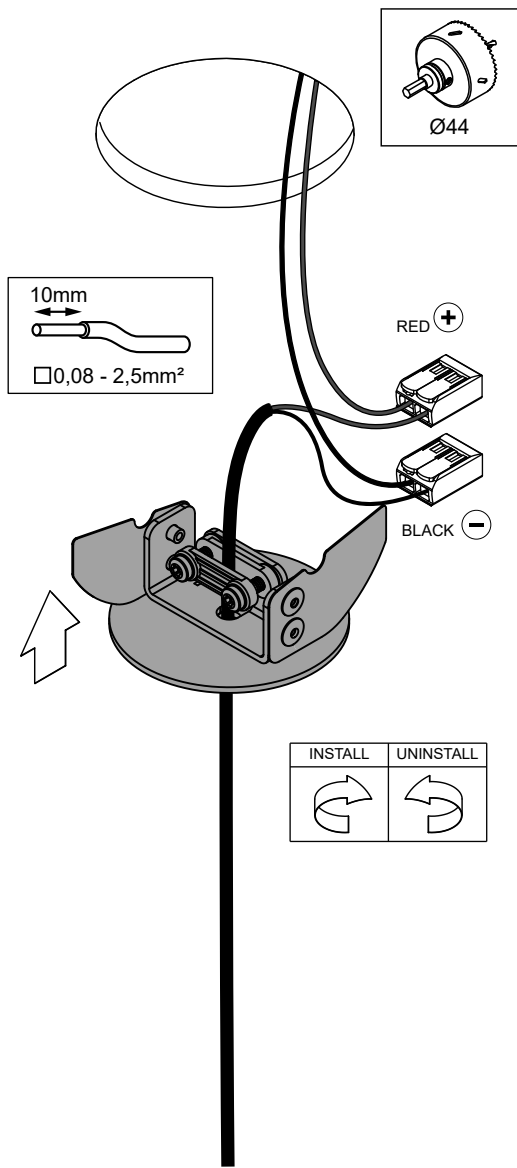

Smart surface tubed suspension 48 1x LED GE

129021XX

- CAN BE USED WITH :**
- Smart cake 48 LED GE and IP55
 - Smart cake 48 + LED GE and warm dim
 - Smart lotis 48 LED GE and IP55
 - Smart lotis 48 + LED GE and warm dim
 - Smart kup 48 LED GE and IP55
 - Smart kup 48 + LED GE and warm dim
- CAN NOT BE USED WITH :**
- Smart 48 (IP) asy lotis LED GE
 - Smart 48+ asy lotis LED GE
 - Smart 48 (IP) asy lotis LED warm dim GE