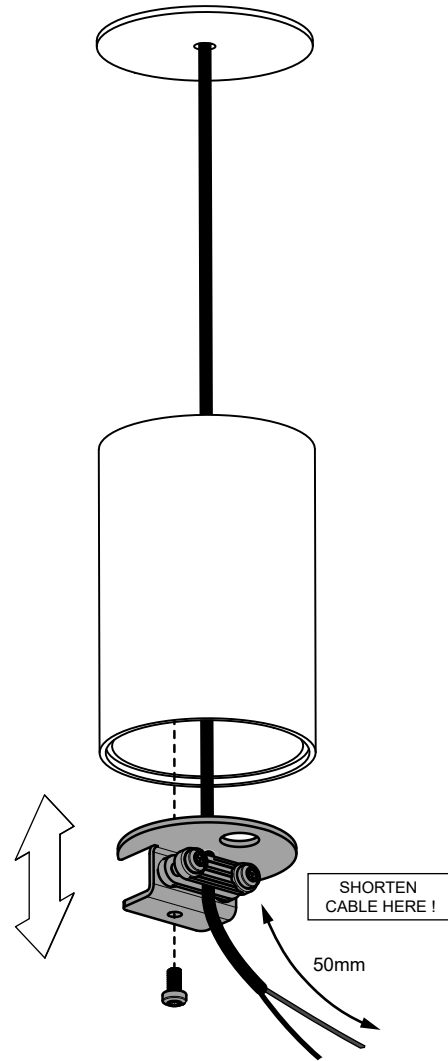

Smart surface tubed suspension 48 1x LED GE

129021XX

- CAN BE USED WITH :**
- Smart cake 48 LED GE and IP55
 - Smart cake 48 + LED GE and warm dim
 - Smart lotis 48 LED GE and IP55
 - Smart lotis 48 + LED GE and warm dim
 - Smart kup 48 LED GE and IP55
 - Smart kup 48 + LED GE and warm dim
- CAN NOT BE USED WITH :**
- Smart 48 (IP) asy lotis LED GE
 - Smart 48+ asy lotis LED GE
 - Smart 48 (IP) asy lotis LED warm dim GE