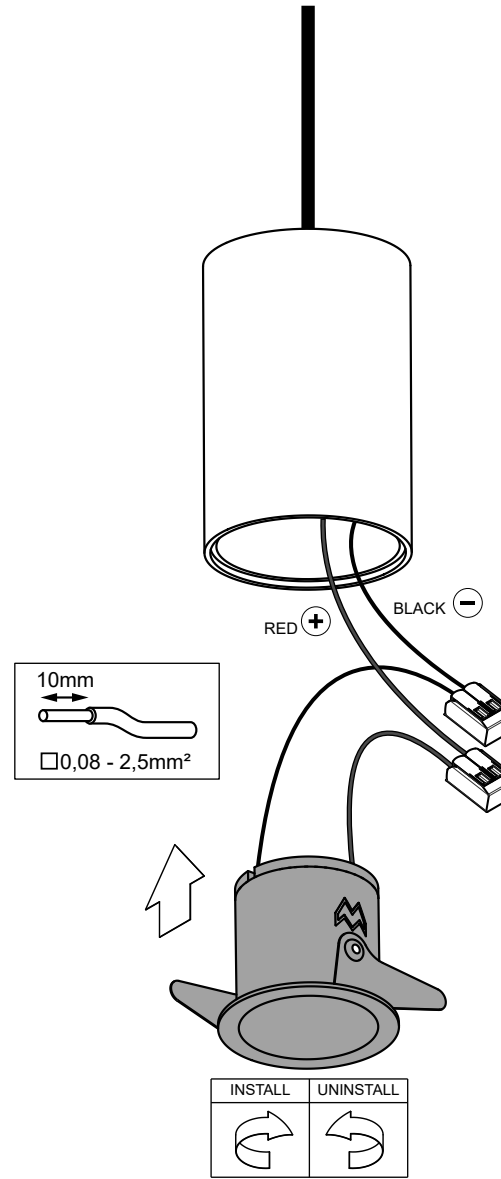

Smart surface tubed suspension 48 1x LED GE

129021XX

- CAN BE USED WITH :**
- Smart cake 48 LED GE and IP55
 - Smart cake 48 + LED GE and warm dim
 - Smart lotis 48 LED GE and IP55
 - Smart lotis 48 + LED GE and warm dim
 - Smart kup 48 LED GE and IP55
 - Smart kup 48 + LED GE and warm dim
- CAN NOT BE USED WITH :**
- Smart 48 (IP) asy lotis LED GE
 - Smart 48+ asy lotis LED GE
 - Smart 48 (IP) asy lotis LED warm dim GE