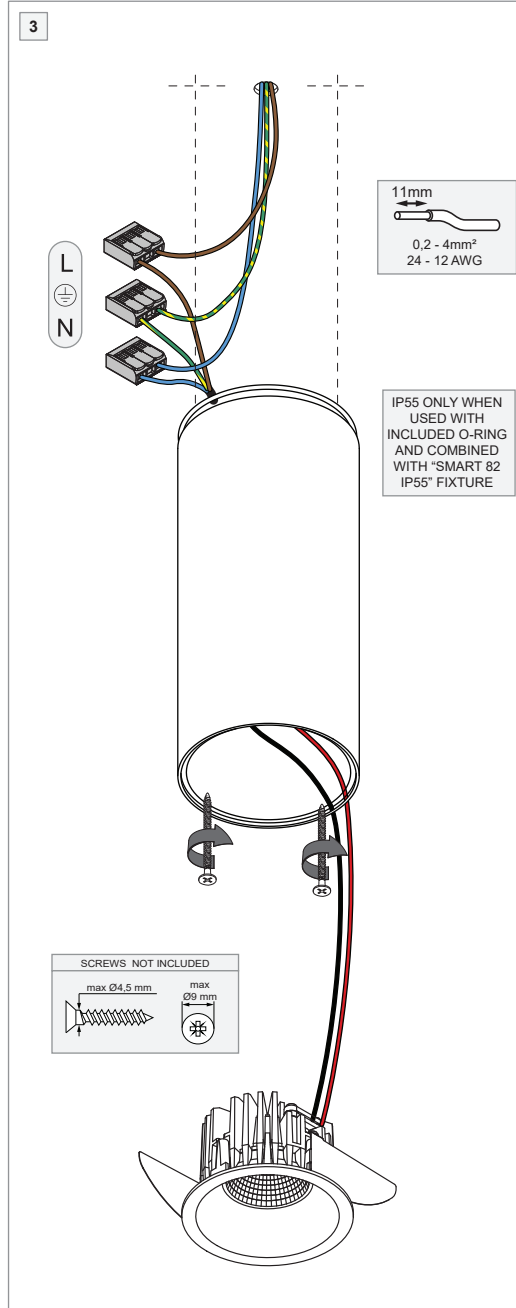

Smart surface tubed 82 XL LED warm dim Tre dim GI

128434XX

LIGHT SOURCE - DO NOT TOUCH LED
Touching the LED can result in permanent damage of the light source. The light source contained in this luminaire shall only be replaced by the manufacturer or his service agent or a similar qualified person.

PREVENTING ELECTROSTATIC DAMAGE
A discharge of static electricity may damage sensitive components. Therefore do not touch the LED nor the stripped parts of the wires with bare hands. Always be properly insulated by using ESD gloves.