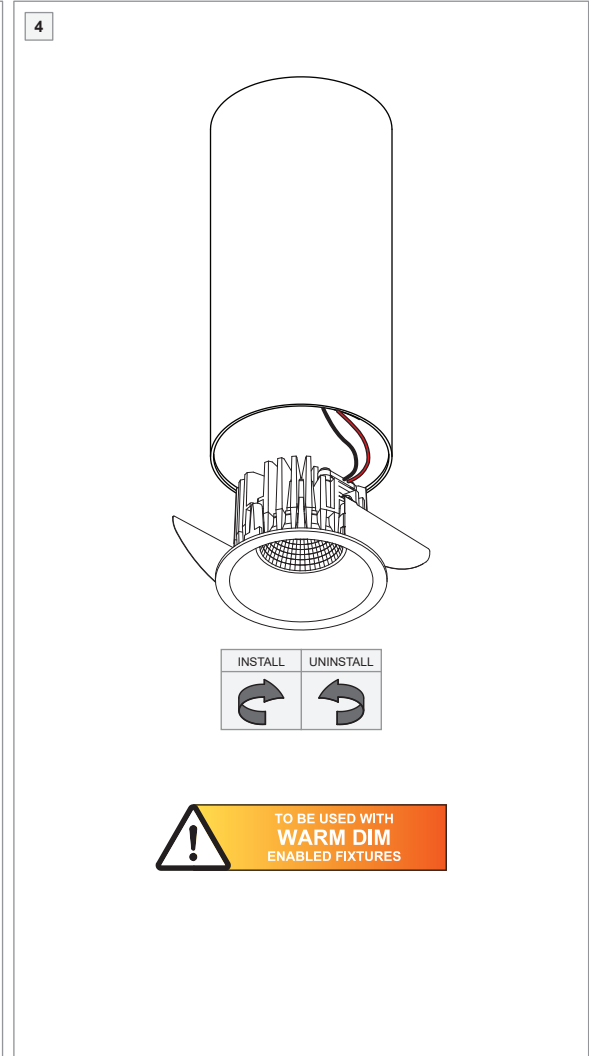

Smart surface tubed 82 XL LED warm dim Tre dim GI

128434XX

LIGHT SOURCE - DO NOT TOUCH LED
Touching the LED can result in permanent damage of the light source. The light source contained in this luminaire shall only be replaced by the manufacturer or his service agent or a similar qualified person.