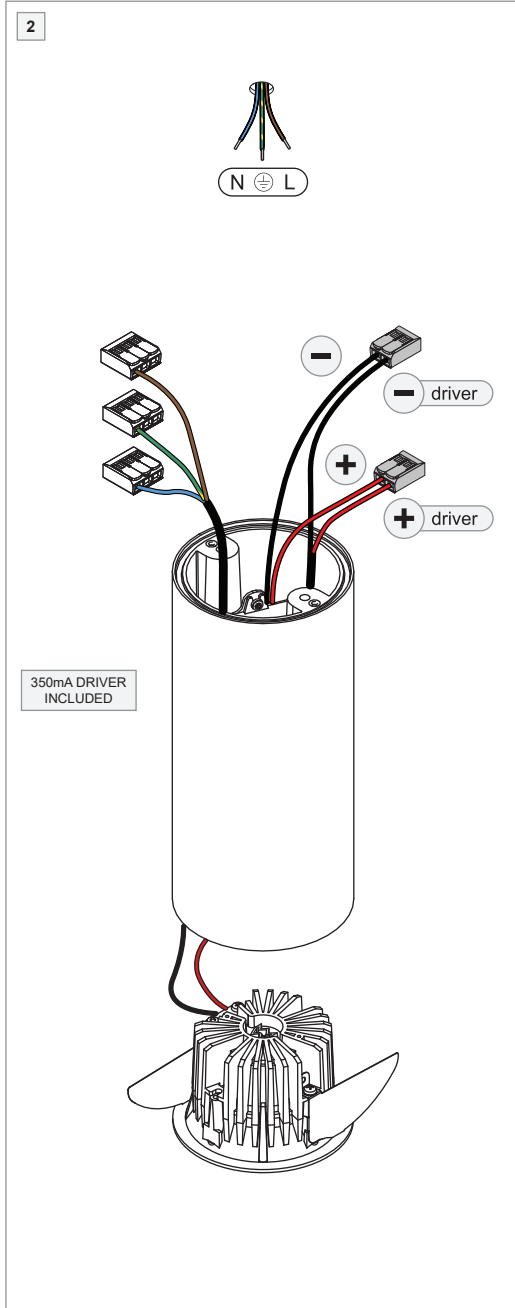

Smart surface tubed 82 XL LED warm dim Tre dim GI

128434XX

LIGHT SOURCE - DO NOT TOUCH LED
Touching the LED can result in permanent damage of the light source. The light source contained in this luminaire shall only be replaced by the manufacturer or his service agent or a similar qualified person.

PREVENTING ELECTROSTATIC DAMAGE
A discharge of static electricity may damage sensitive components. Therefore do not touch the LED nor the stripped parts of the wires with bare hands. Always be properly insulated by using ESD gloves.