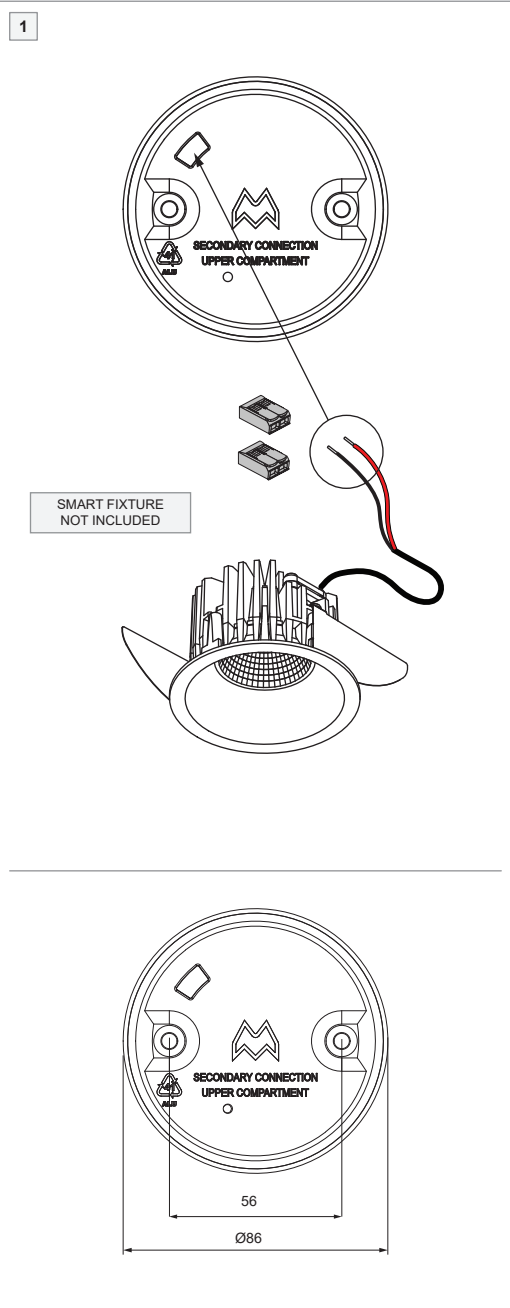

Smart surface tubed 82 XL LED warm dim Tre dim GI

128434XX

LIGHT SOURCE - DO NOT TOUCH LED
Touching the LED can result in permanent damage of the light source. The light source contained in this luminaire shall only be replaced by the manufacturer or his service agent or a similar qualified person.